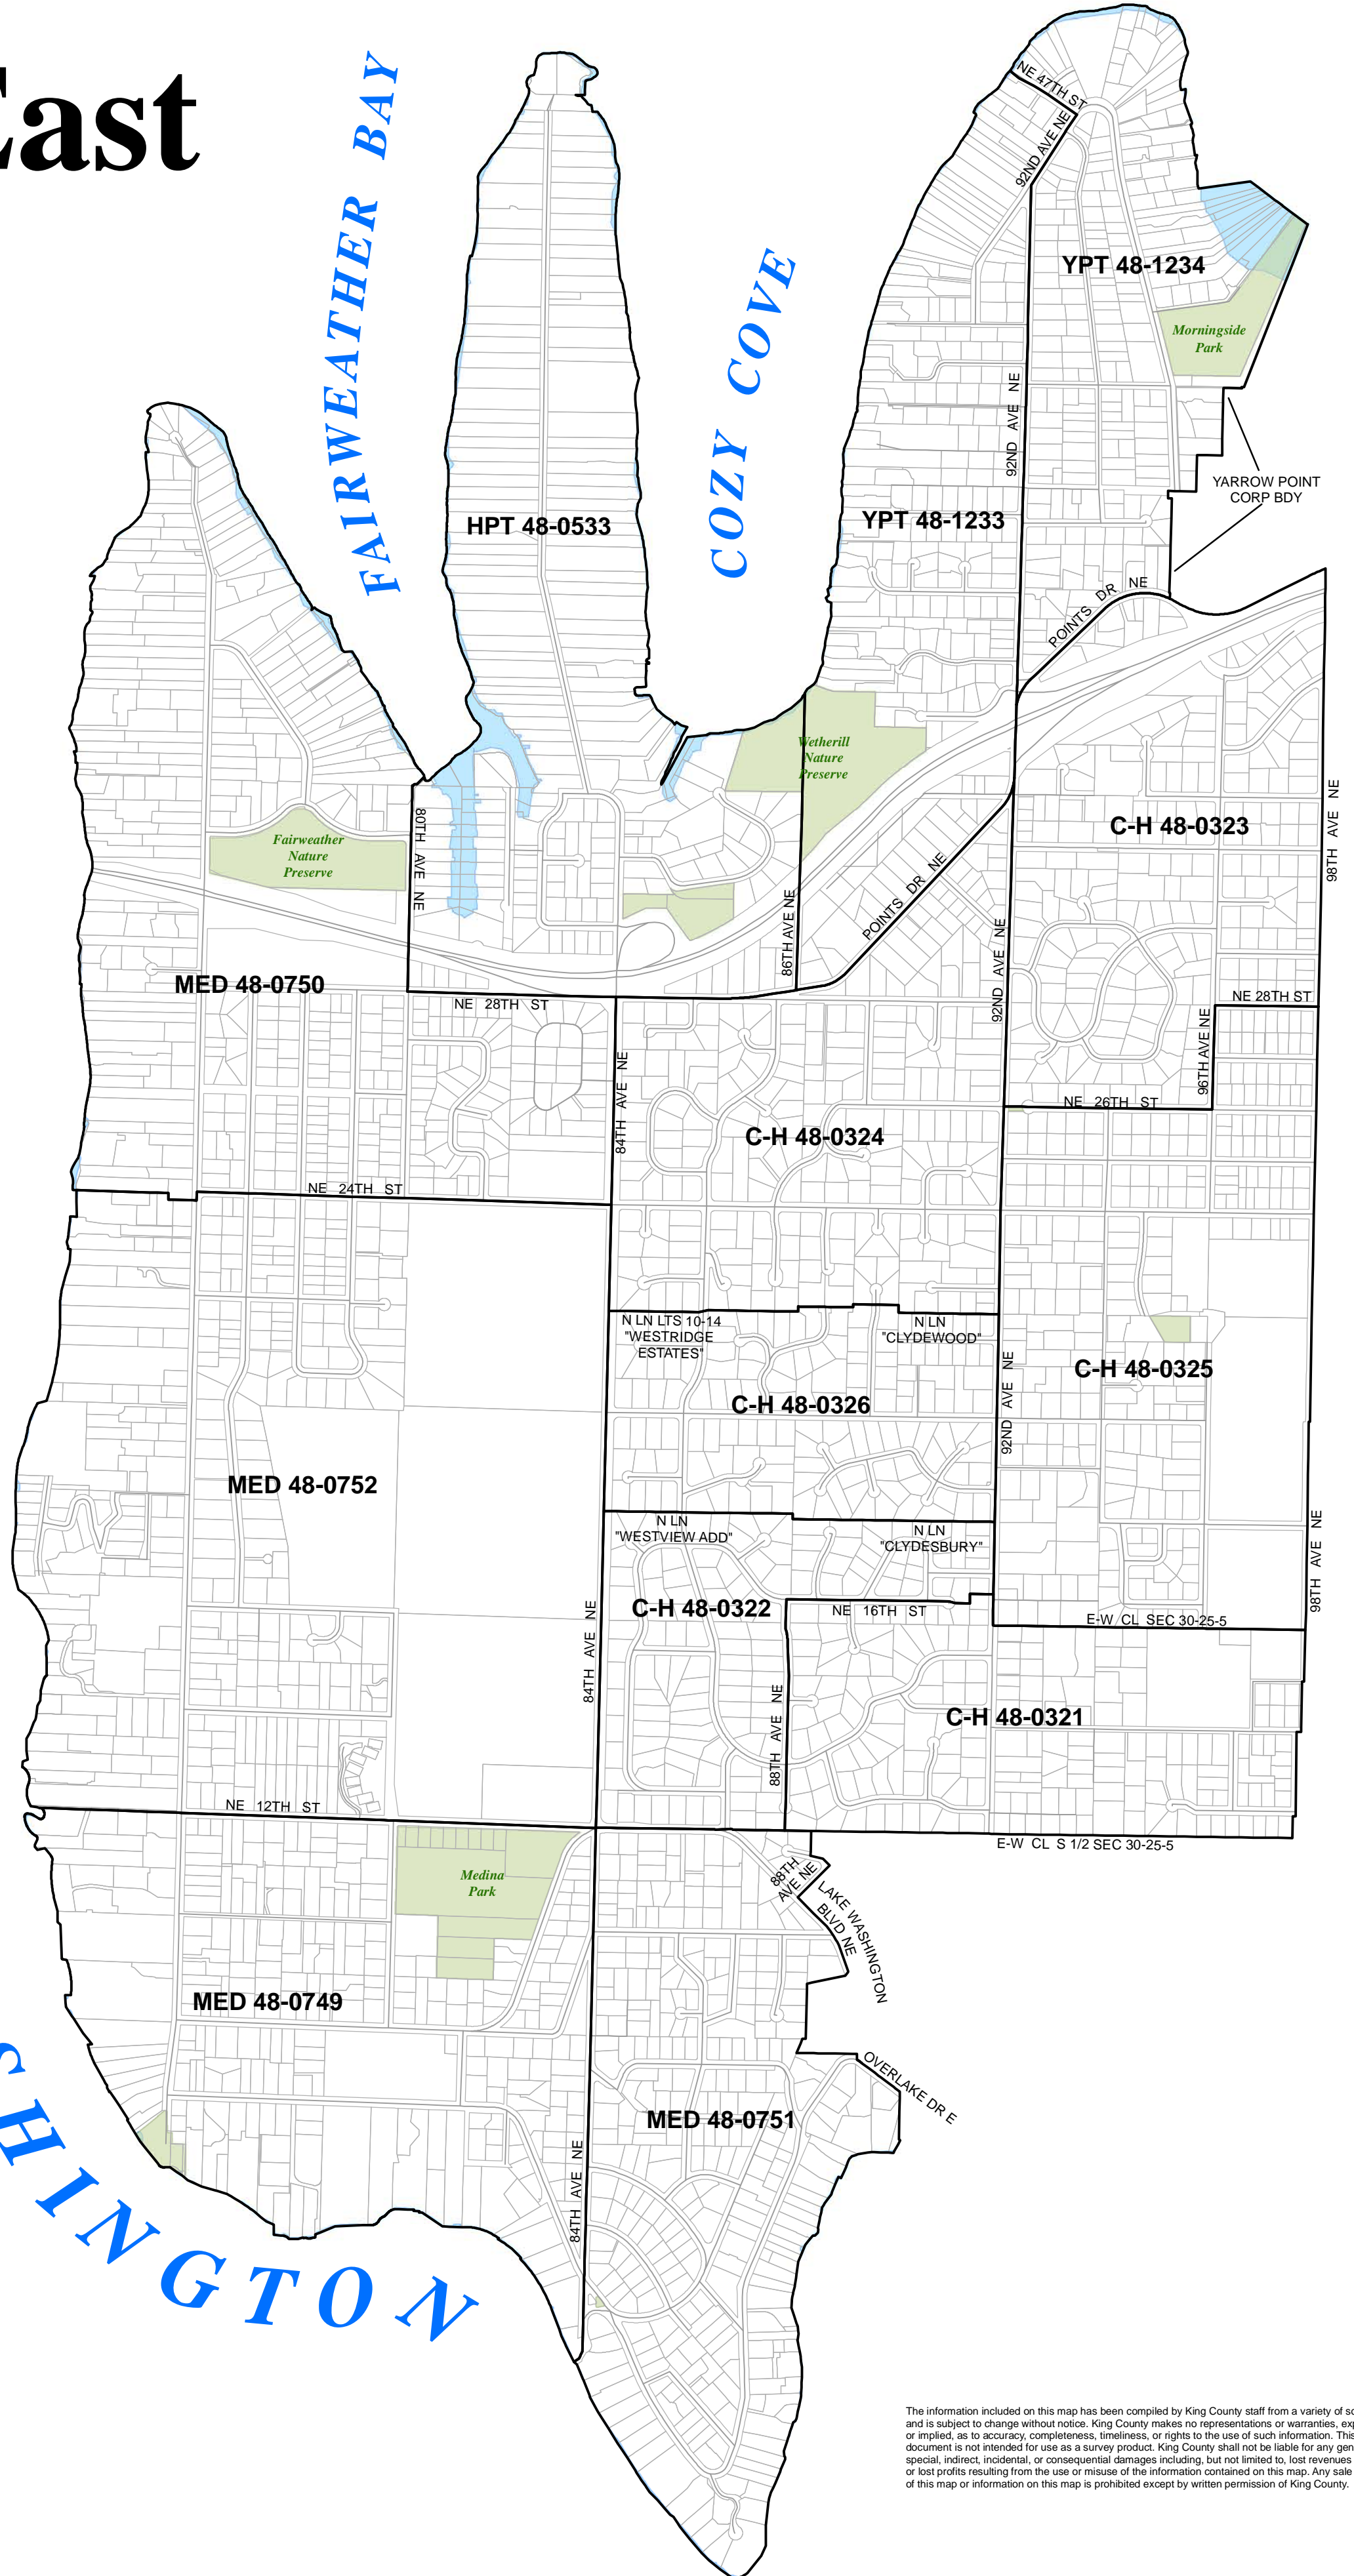

Points East

Legend

- 2013 Precinct Boundaries
- Streets
- Parcels
- Water
- Parks

0 0.05 0.1 0.2 0.3 0.4 0.5 Miles

King County
Produced by:
GIS Section
Department of Elections
May 2013