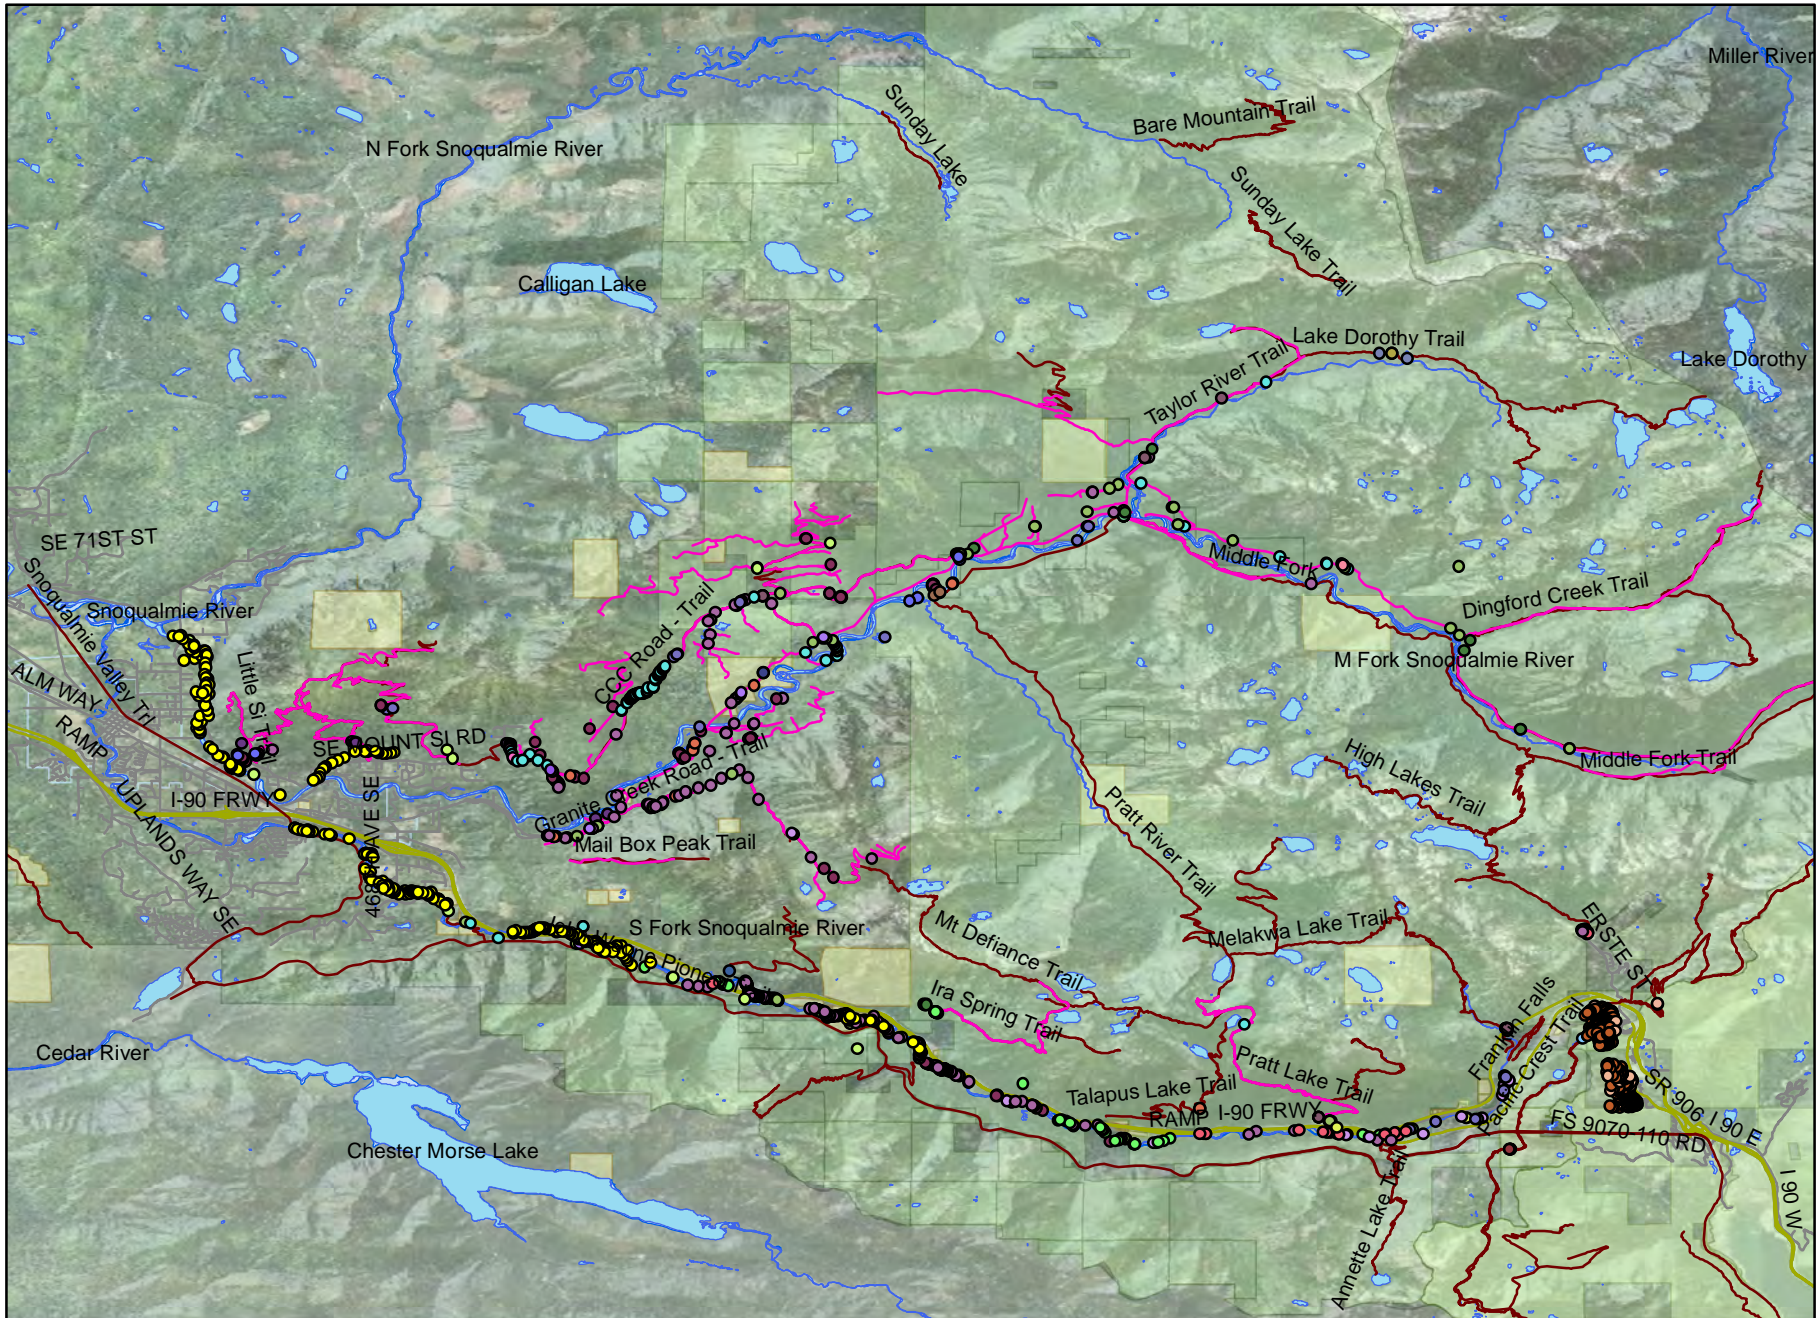

Upper Snoqualmie Cooperative Weed Management Area

Legend

- 2010 Knotweed
- Ski Hill 2010 Surveys**
- Weed Name**
- Spotted Knapweed
- Orange Hawkweed
- Yellow Hawkweed
- Upper Snoqualmie Surveys**
- Weed Name**
- Bittersweet Nightshade
- Bohemian Knotweed
- Bull Thistle
- Butterfly Bush
- Canada Thistle
- Catsear
- Common Hawthorn
- Common Tansy
- Creeping Buttercup
- Curly Dock
- Diffuse Knapweed
- English Holly
- English Ivy
- European Hawkweed
- European Mountain Ash
- Evergreen Blackberry
- Hawkweed Species
- Hedge Bindweed
- Herb Robert
- Himalayan Blackberry
- Japanese Knotweed
- Orange Hawkweed
- Oxeye Daisy
- Periwinkle
- Plantain
- Reed Canarygrass
- Scotch Broom
- Spotted Knapweed
- St. Johnswort
- Sulfur Cinquefoil
- Tansy Ragwort
- Vinca Minor
- Yellow Archangel
- Yellow Flag Iris
- Yellow Hawkweed
- Trail Surveys
- Trails
- USFS
- WenatcheeNatForest
- State Lands
- CedarRiverWatershed