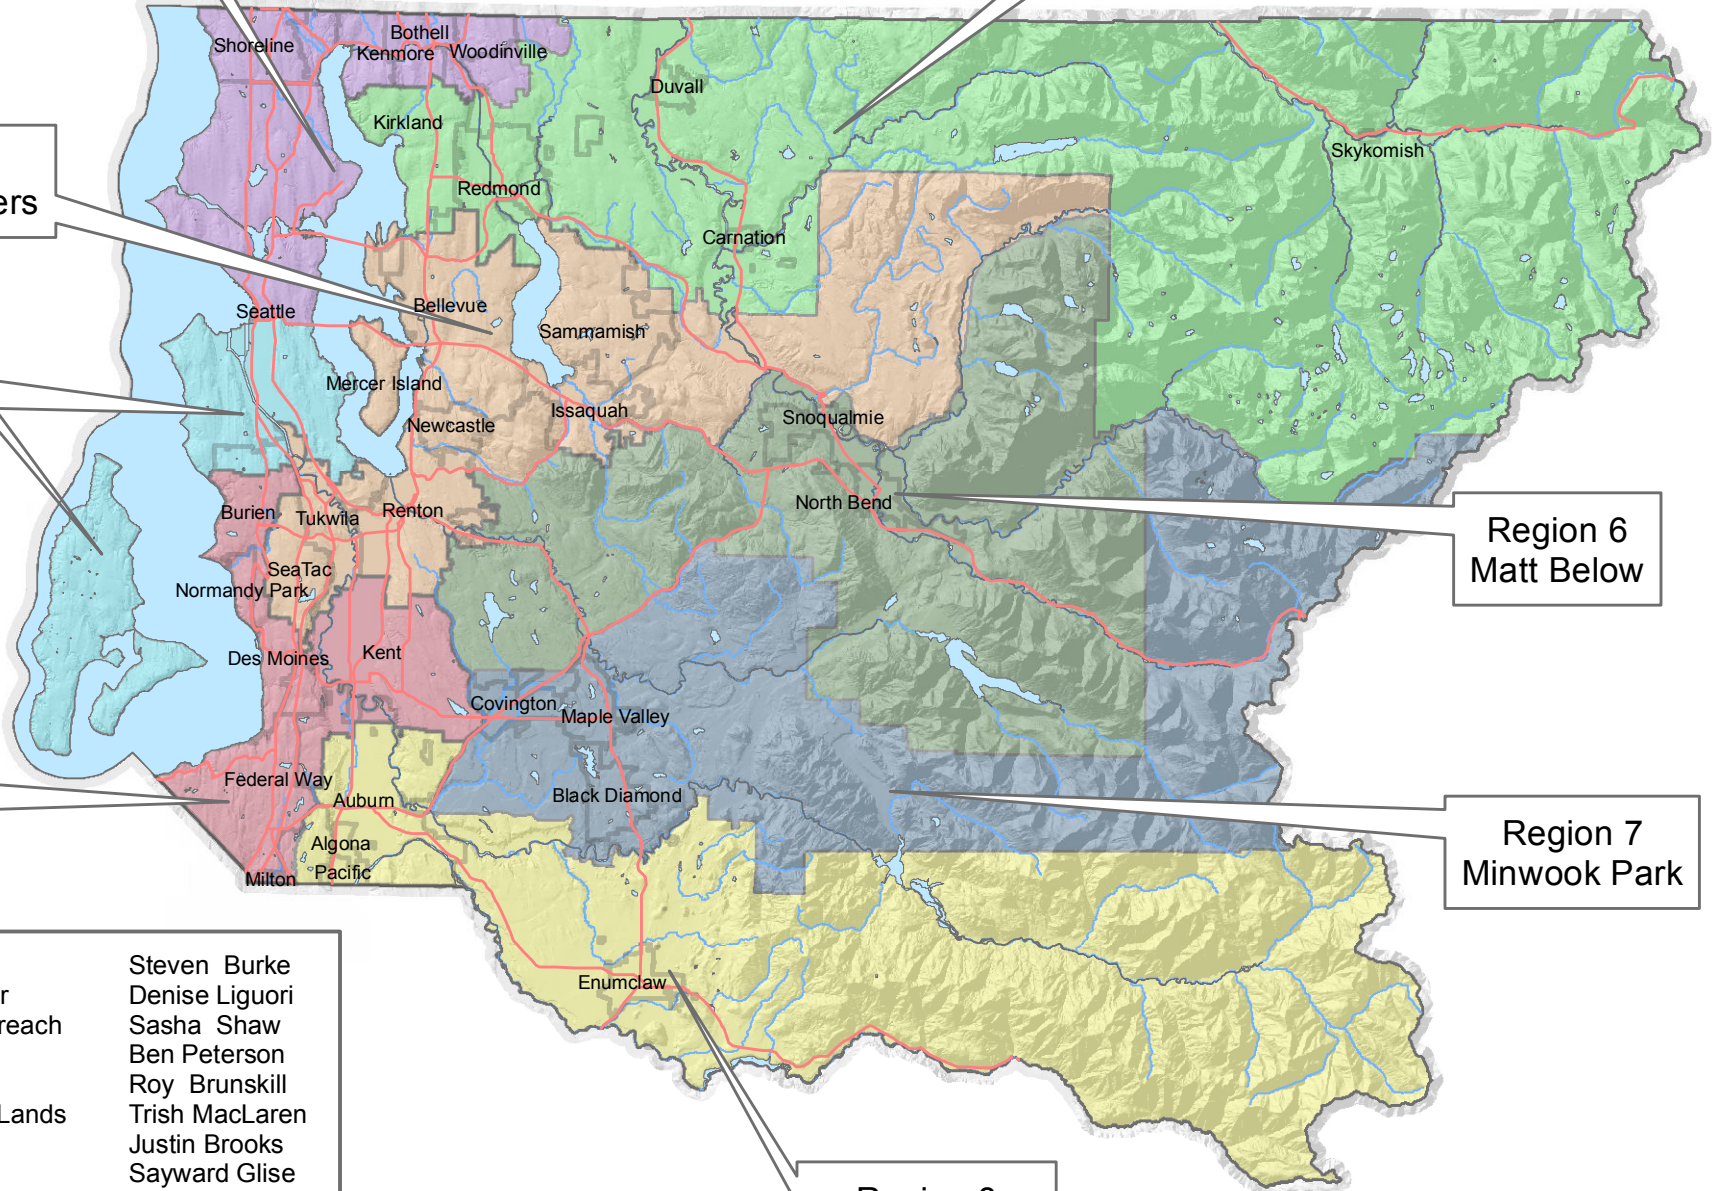

2018 King County Weed Specialist Regions

Region 1
Karen Peterson

Region 2
Mattia Boscolo

Region 3
Patrick Sowers

Region 4
Maria Winkler

Region 5
Mary Fee

Region 6
Matt Below

Region 7
Minwook Park

Region 8
Dan Sorensen

Program Director	Steven Burke
Office Administrator	Denise Liguori
Education and Outreach	Sasha Shaw
Aquatic Weeds	Ben Peterson
County Lands	Roy Brunskill
State and Federal Lands	Trish MacLaren
Riparian Team:	Justin Brooks
	Sayward Glise
	Erin Haley
	Randy Ladowski