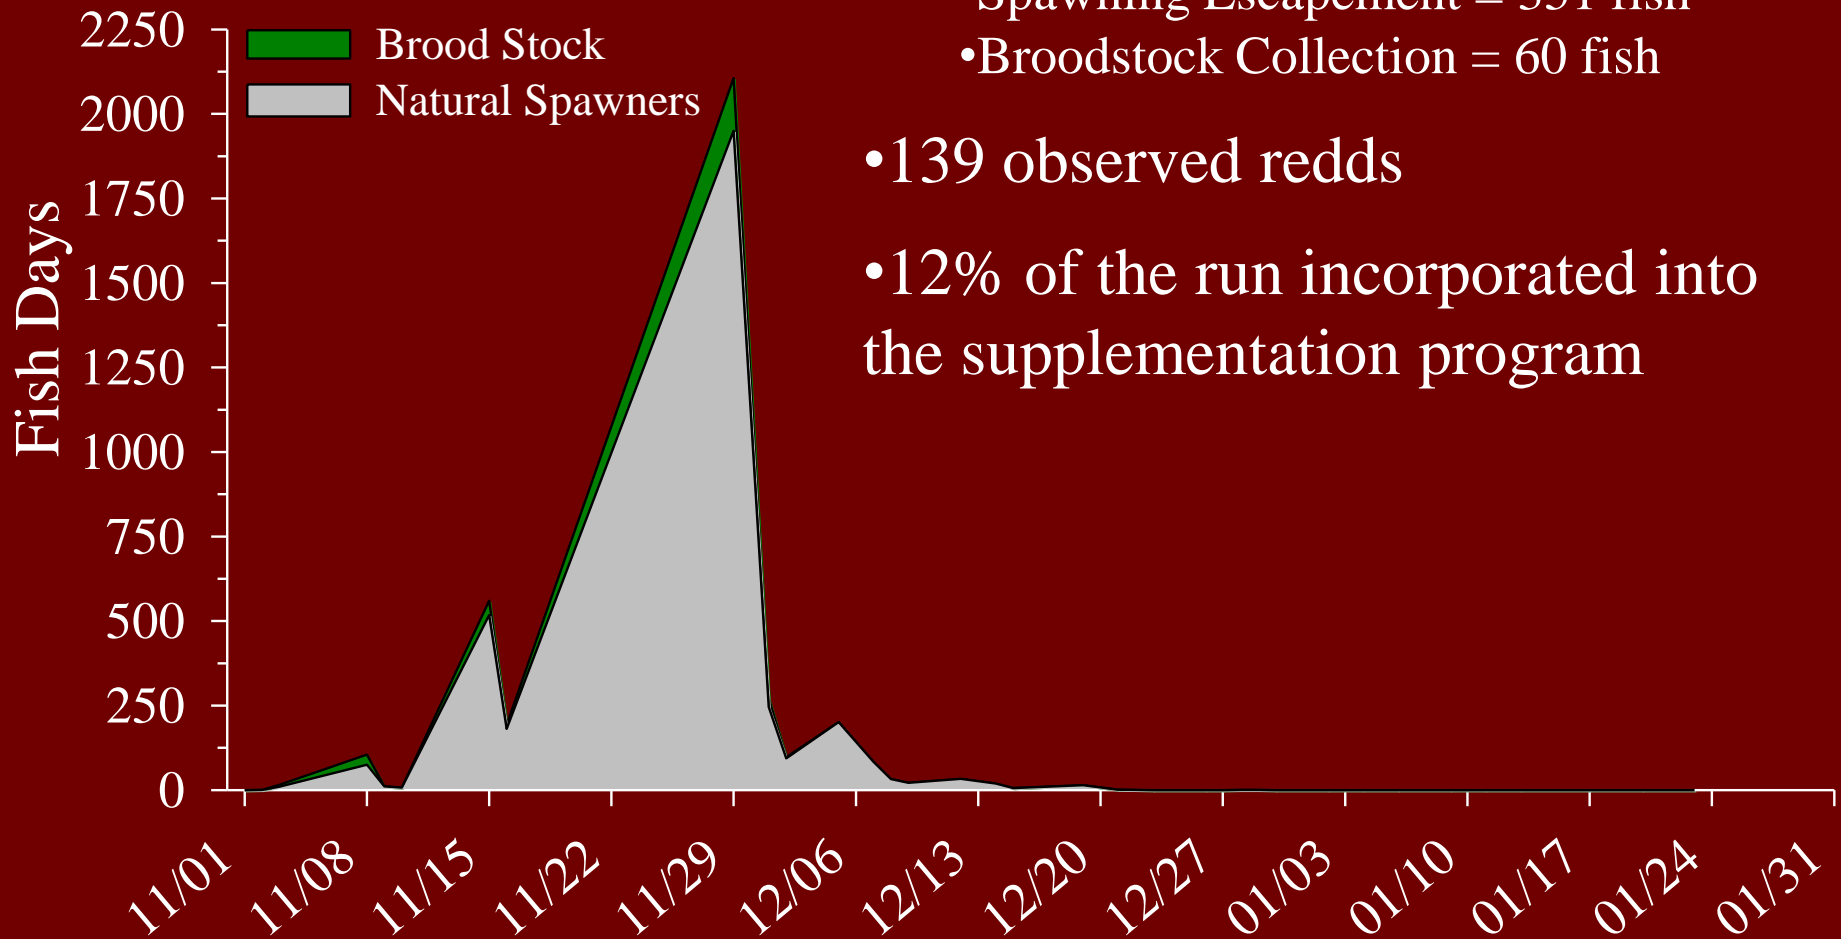

Lake Sammamish late-run kokanee Spawning Escapement

November 2011 – January 2012

Lewis Creek

- Total Run Size = 411 fish

- Spawning Escapement = 351 fish

- Broodstock Collection = 60 fish

- 139 observed redds

- 12% of the run incorporated into the supplementation program

Laughing Jacobs Creek

- Total Run Size = 464 fish
 - Spawning Escapement = 376 fish
 - Broodstock Collection = 88 fish
- 171 observed redds
- 11% of the run incorporated into the supplementation program