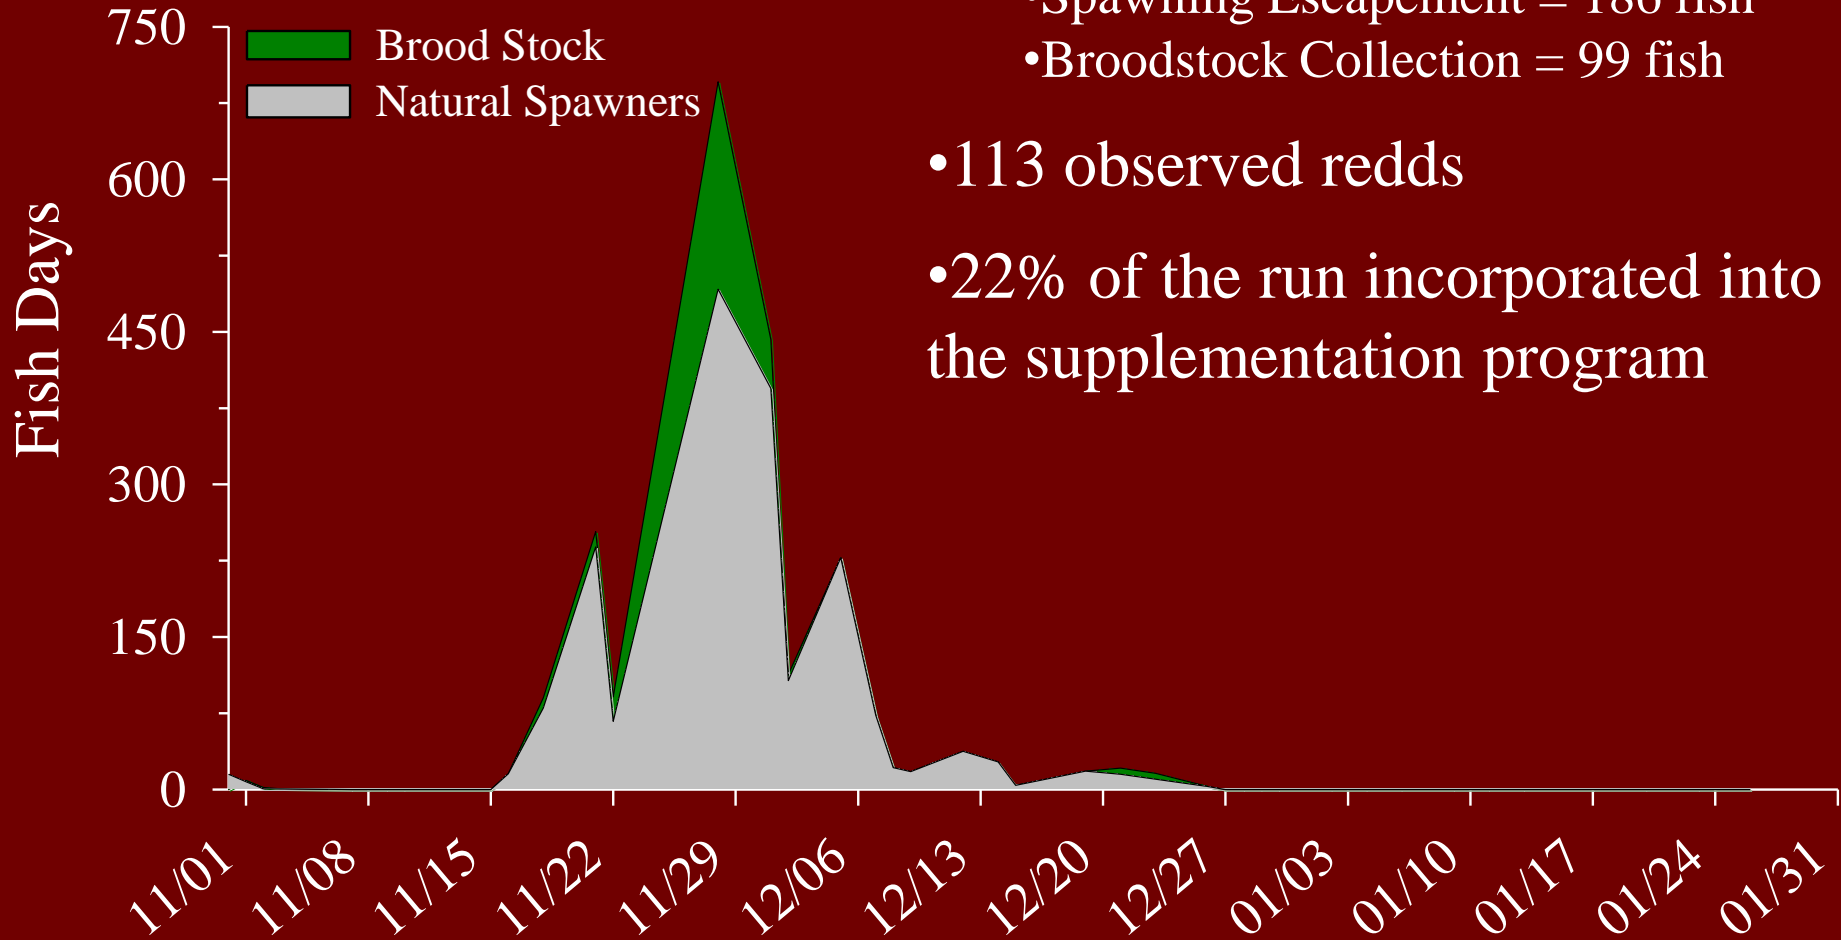

Ebright Creek