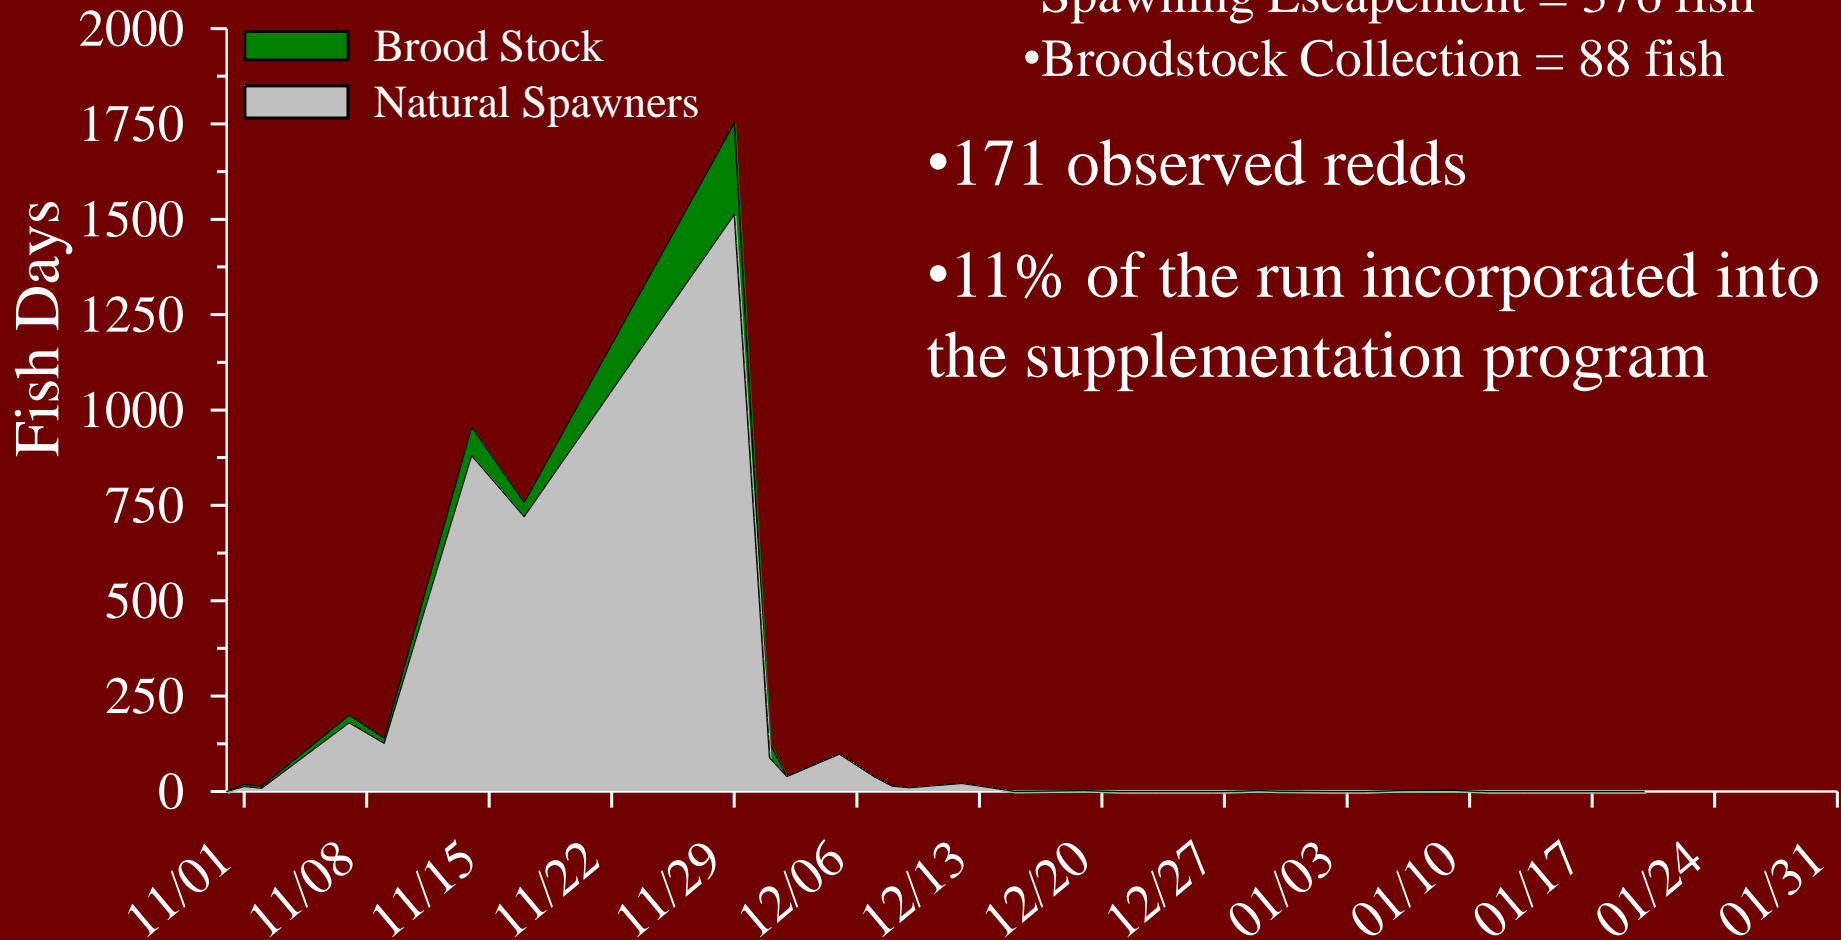

Lake Sammamish late-run kokanee Spawning Escapement

November 2011 – January 2012

Lewis Creek

- Total Run Size = 411 fish

- Spawning Escapement = 351 fish

- Broodstock Collection = 60 fish

- 139 observed redds

- 12% of the run incorporated into the supplementation program

Laughing Jacobs Creek

- Total Run Size = 464 fish
 - Spawning Escapement = 376 fish
 - Broodstock Collection = 88 fish
- 171 observed redds
- 11% of the run incorporated into the supplementation program