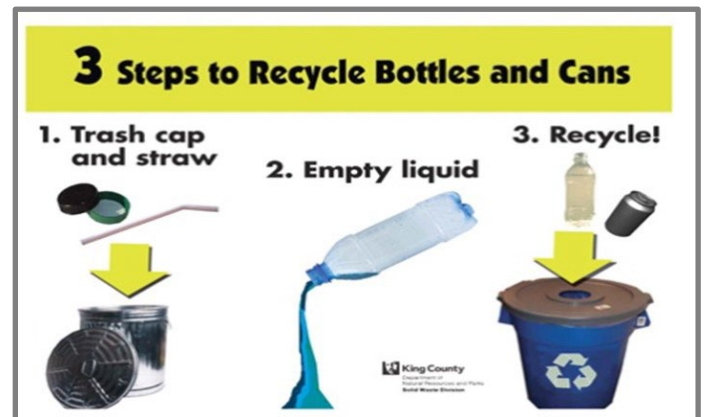

3 Steps To Recycling

For cafeteria recycling areas or bins: 11" wide x 8 1/2" high

06PLS