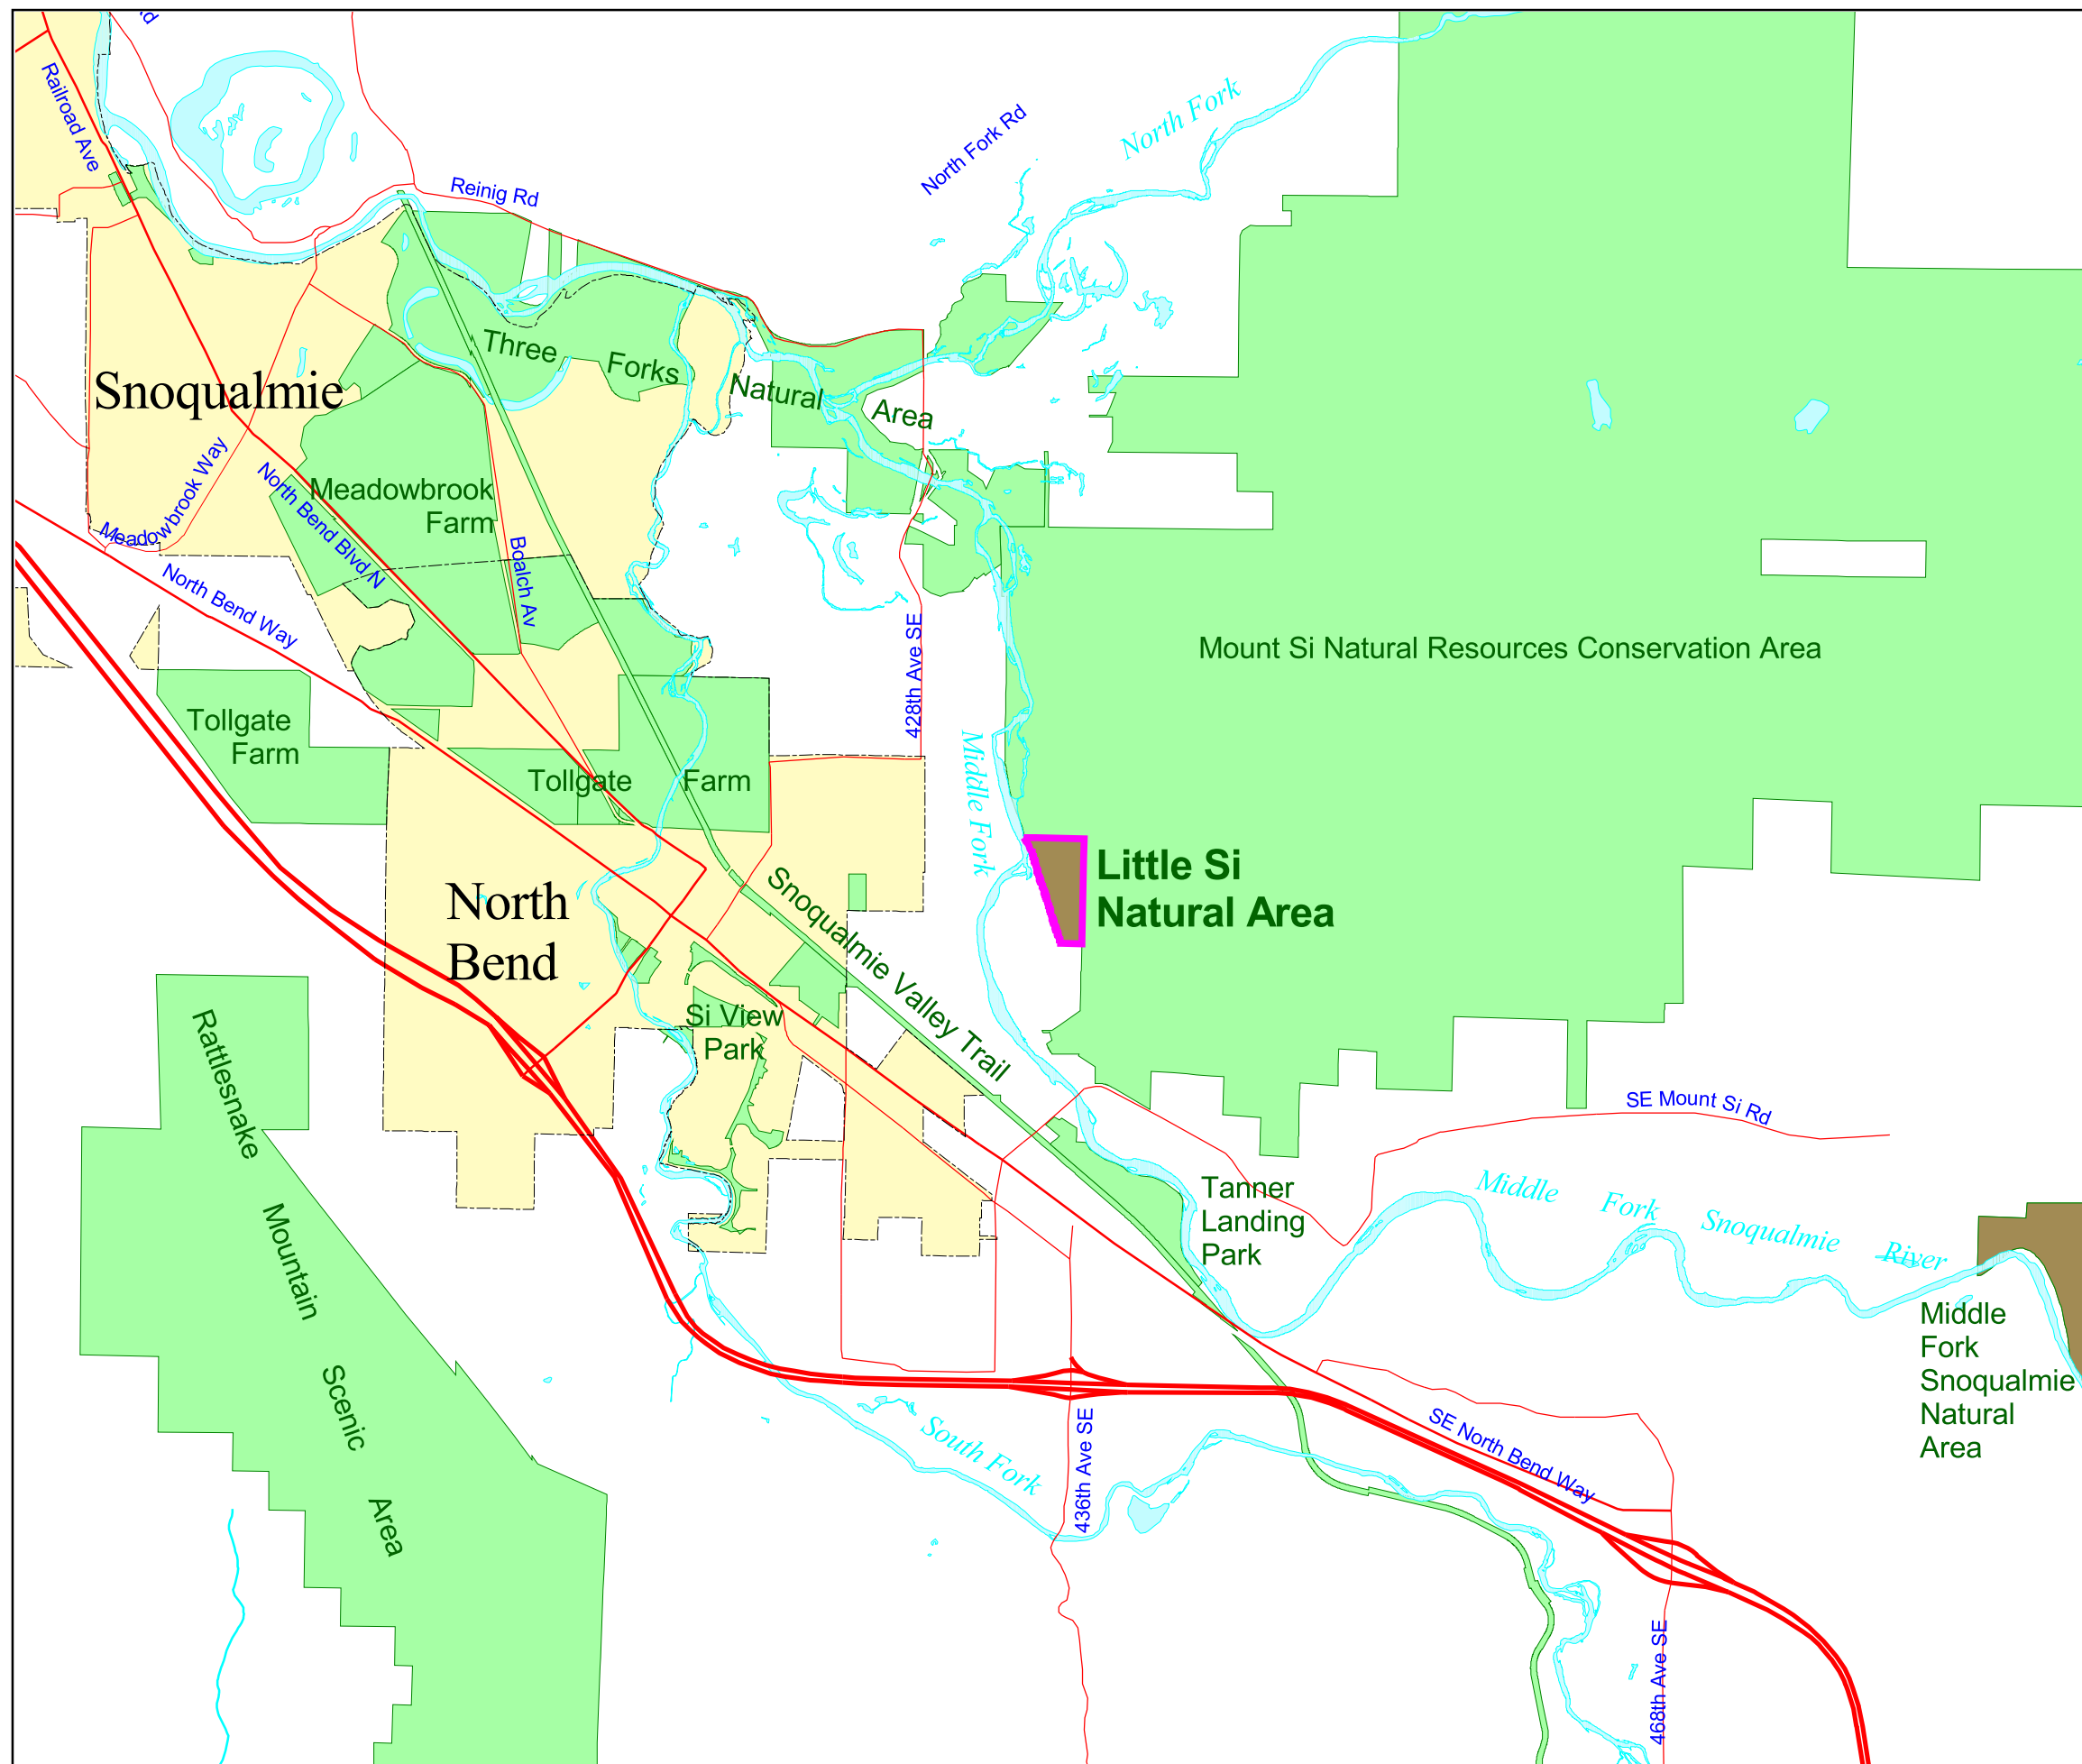

Figure 1

Little Si Natural Area

Vicinity Map

-  Site Boundary
-  Natural Areas
-  Parks
-  Cities

 **King County**
Department of Natural Resources and Parks
Water and Land Resources Division

June 8, 2004

The information included on this map has been compiled by King County staff from a variety of sources and is subject to change without notice. King County makes no representations or warranties, express or implied, as to accuracy, completeness, timeliness, or rights to the use of such information. King County shall not be liable for any general, special, indirect, incidental, or consequential damages including, but not limited to, lost revenues or lost profits resulting from the use or misuse of the information contained on this map. Any sale of this map or information on this map is prohibited except by written permission of King County.