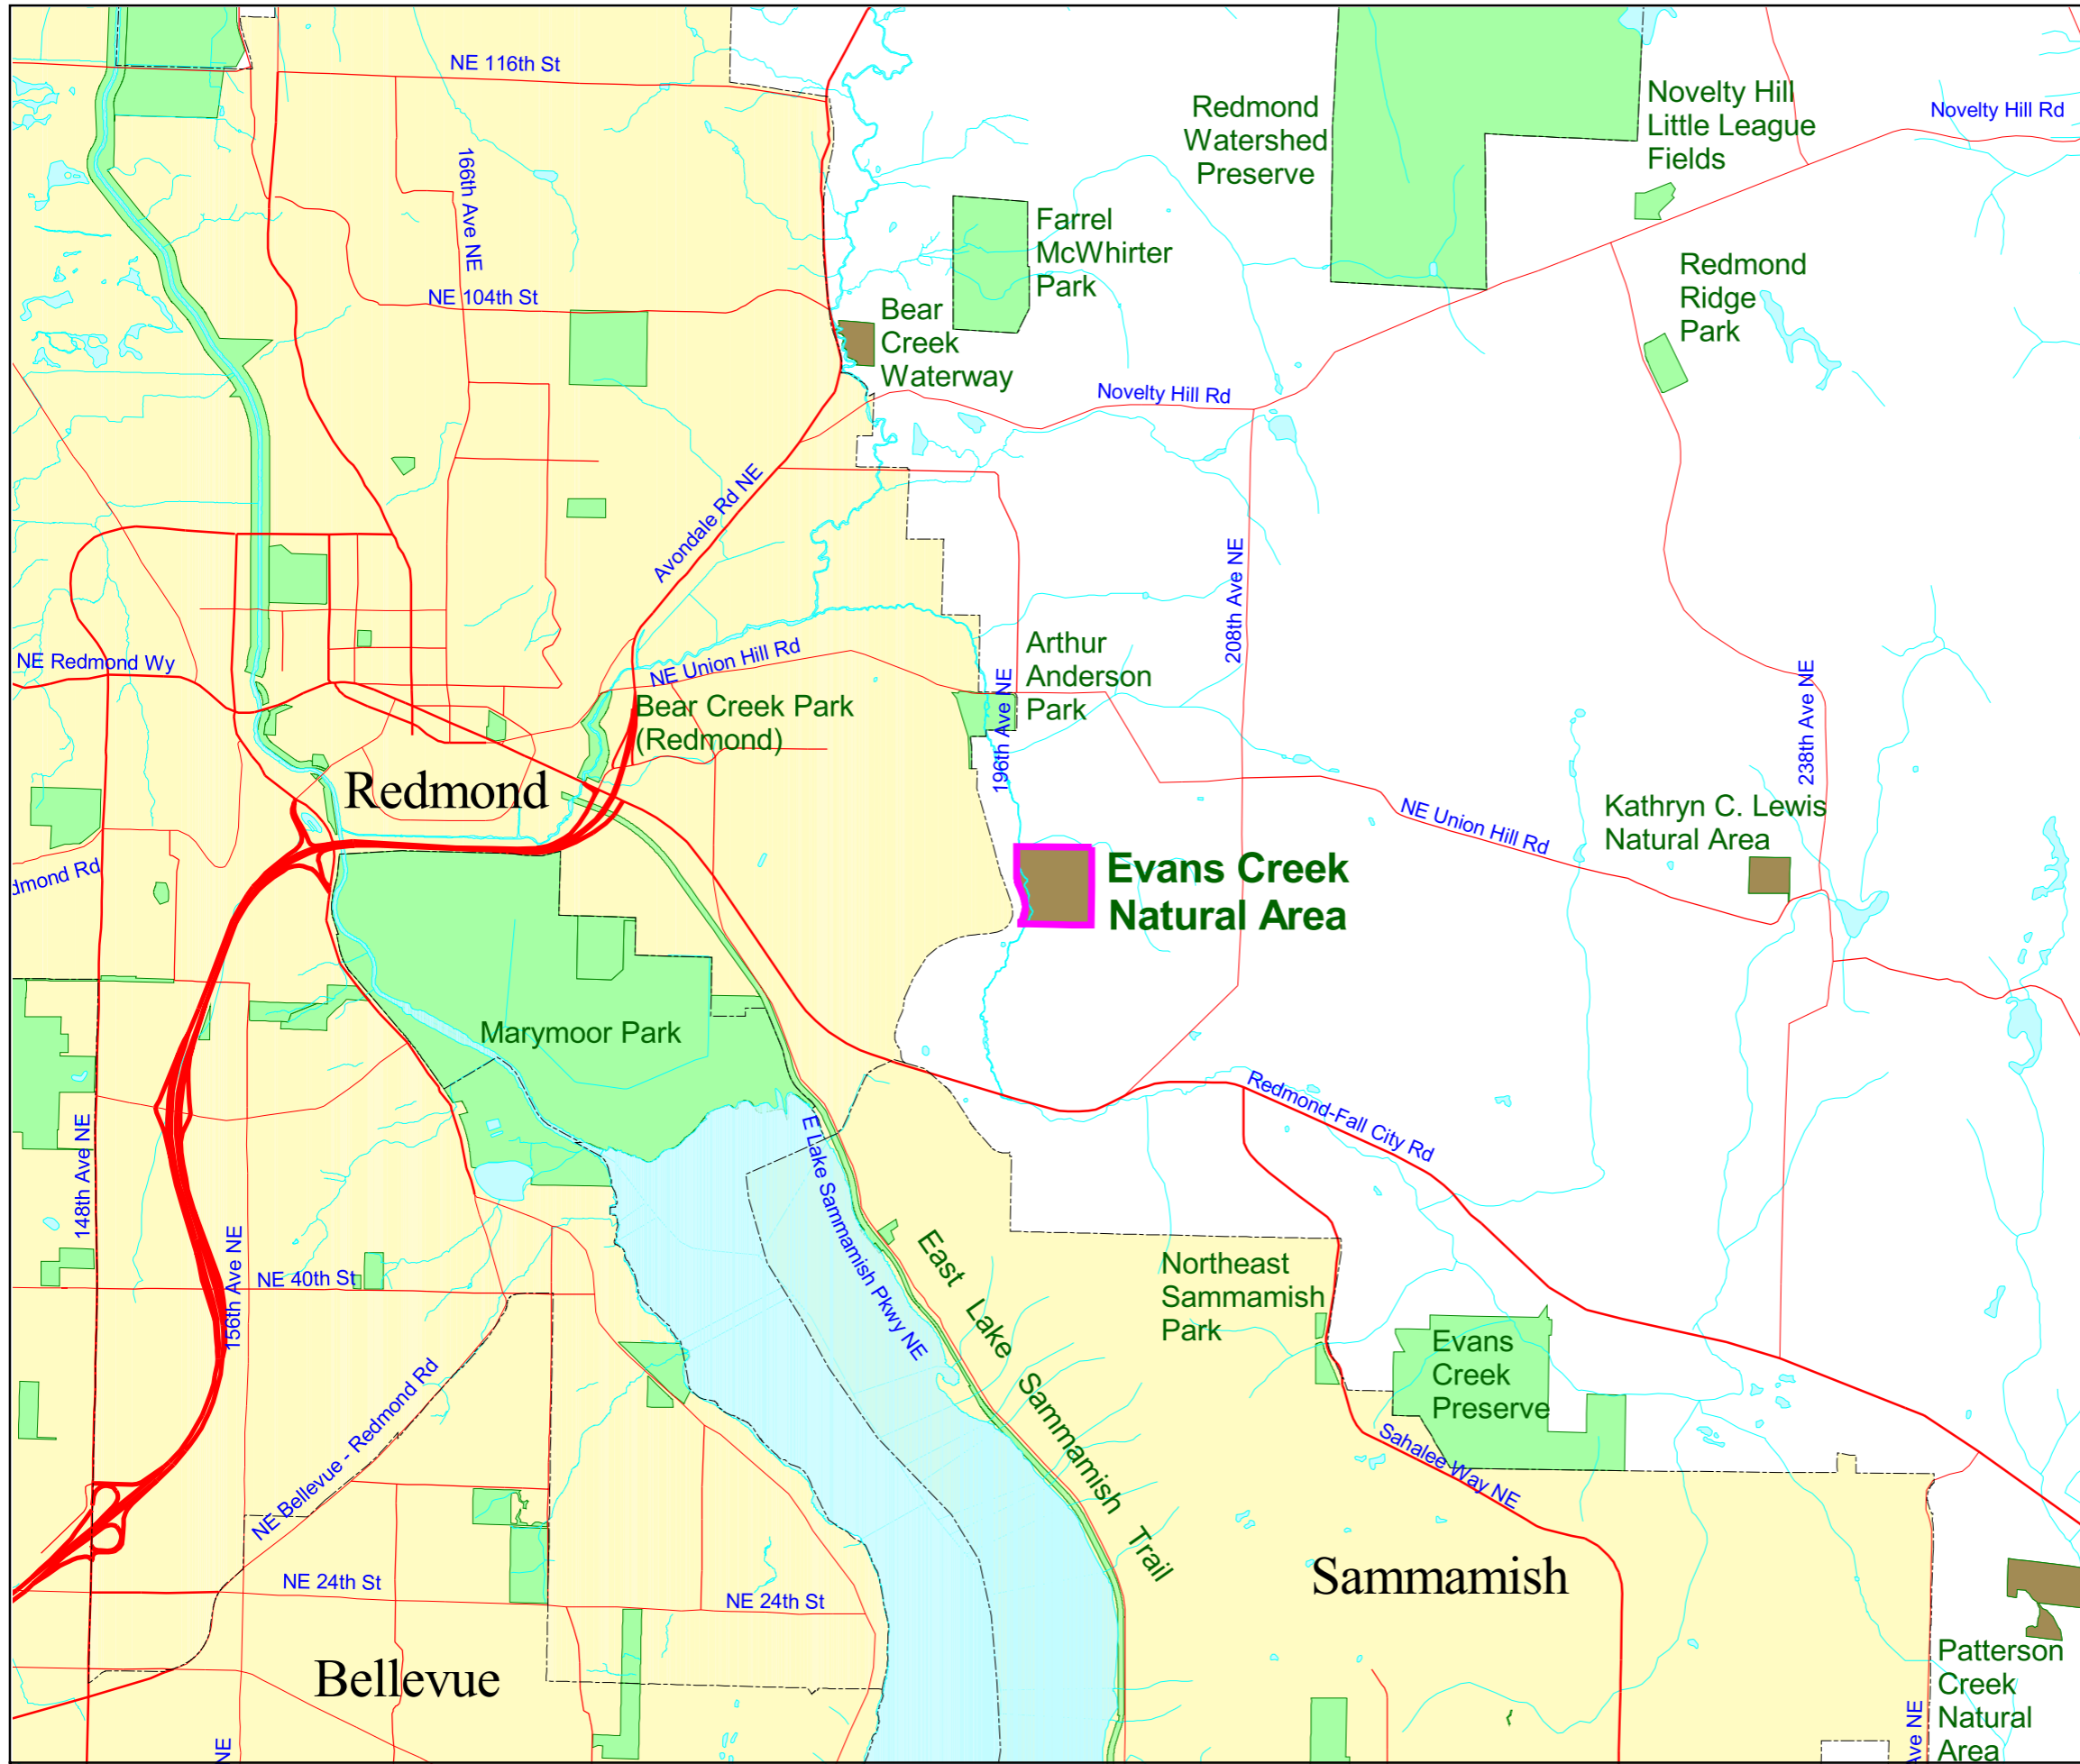

Figure 1

Evans Creek Natural Area

Vicinity Map

- Site Boundary
- Natural Areas
- Parks
- Cities

King County
Department of Natural Resources and Parks
Water and Land Resources Division

June 8, 2004

The information included on this map has been compiled by King County staff from a variety of sources and is subject to change without notice. King County makes no representations or warranties, express or implied, as to accuracy, completeness, timeliness, or rights to the use of such information. King County shall not be liable for any general, special, indirect, incidental, or consequential damages including, but not limited to, lost revenues or lost profits resulting from the use or misuse of the information contained on this map. Any sale of this map or information on this map is prohibited except by written permission of King County.