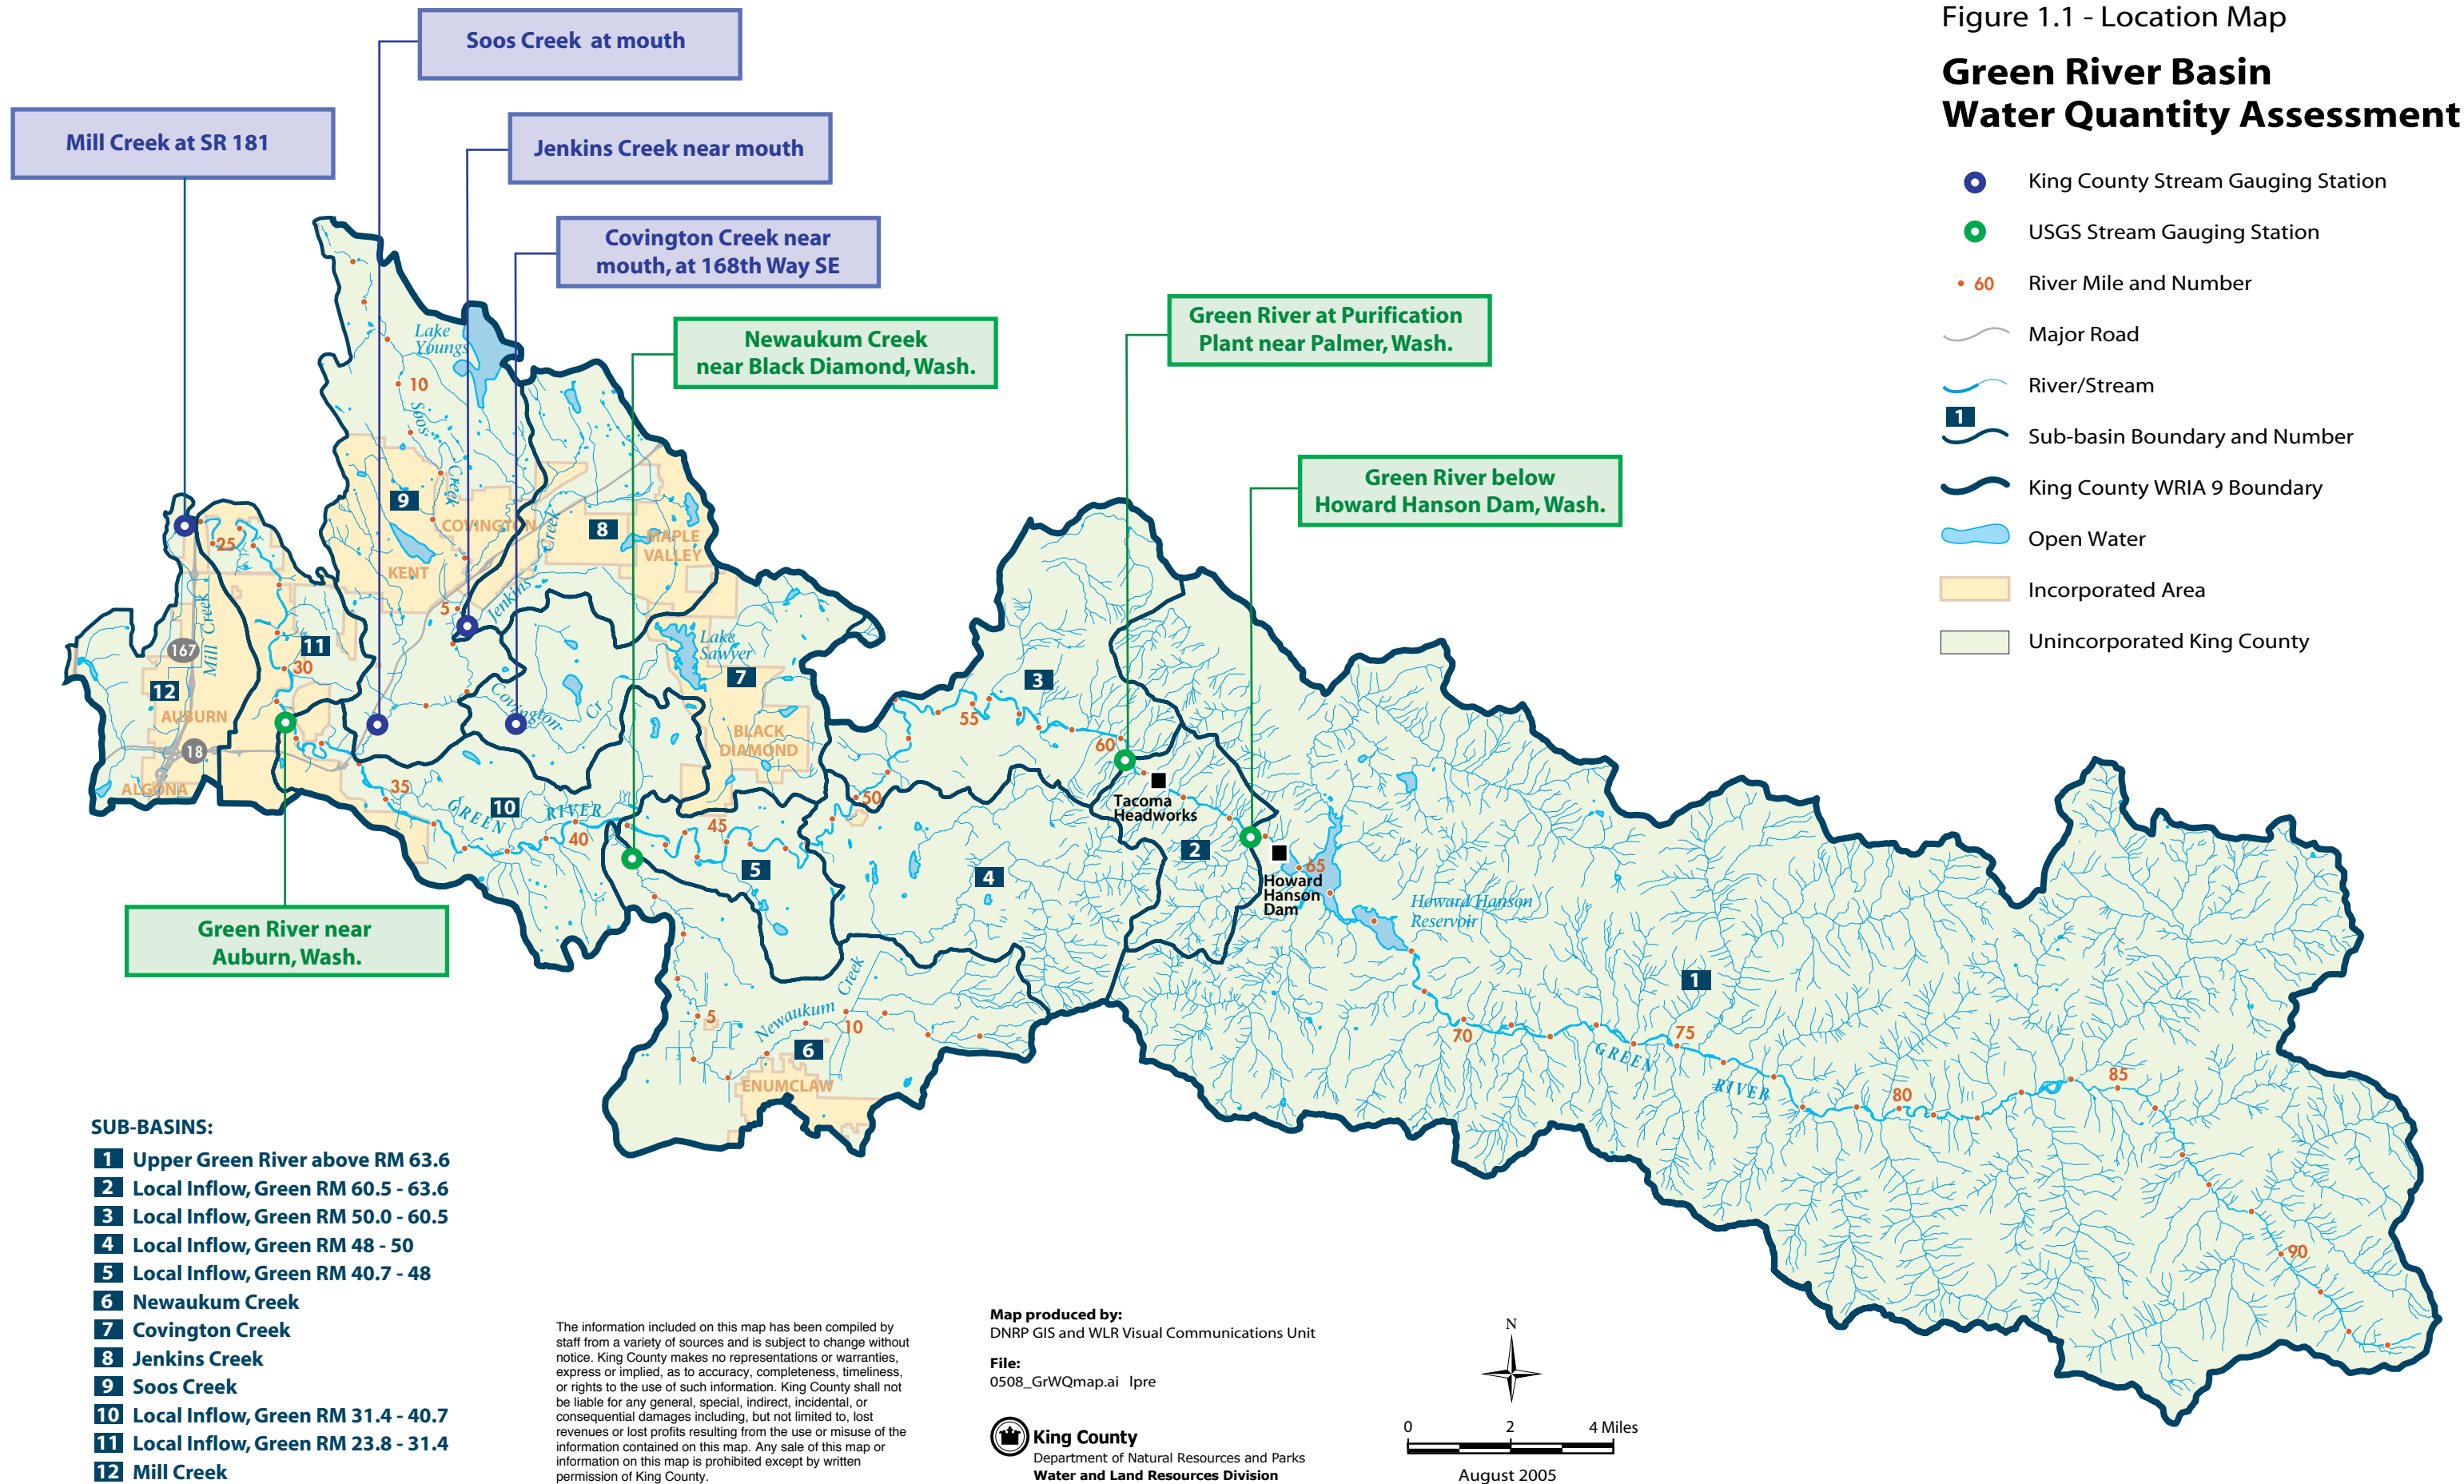

Figure 1.1 - Location Map
**Green River Basin
 Water Quantity Assessment**

The information included on this map has been compiled by staff from a variety of sources and is subject to change without notice. King County makes no representations or warranties, express or implied, as to accuracy, completeness, timeliness, or rights to the use of such information. King County shall not be liable for any general, special, indirect, incidental, or consequential damages including, but not limited to, lost revenues or lost profits resulting from the use or misuse of the information contained on this map. Any sale of this map or information on this map is prohibited except by written permission of King County.