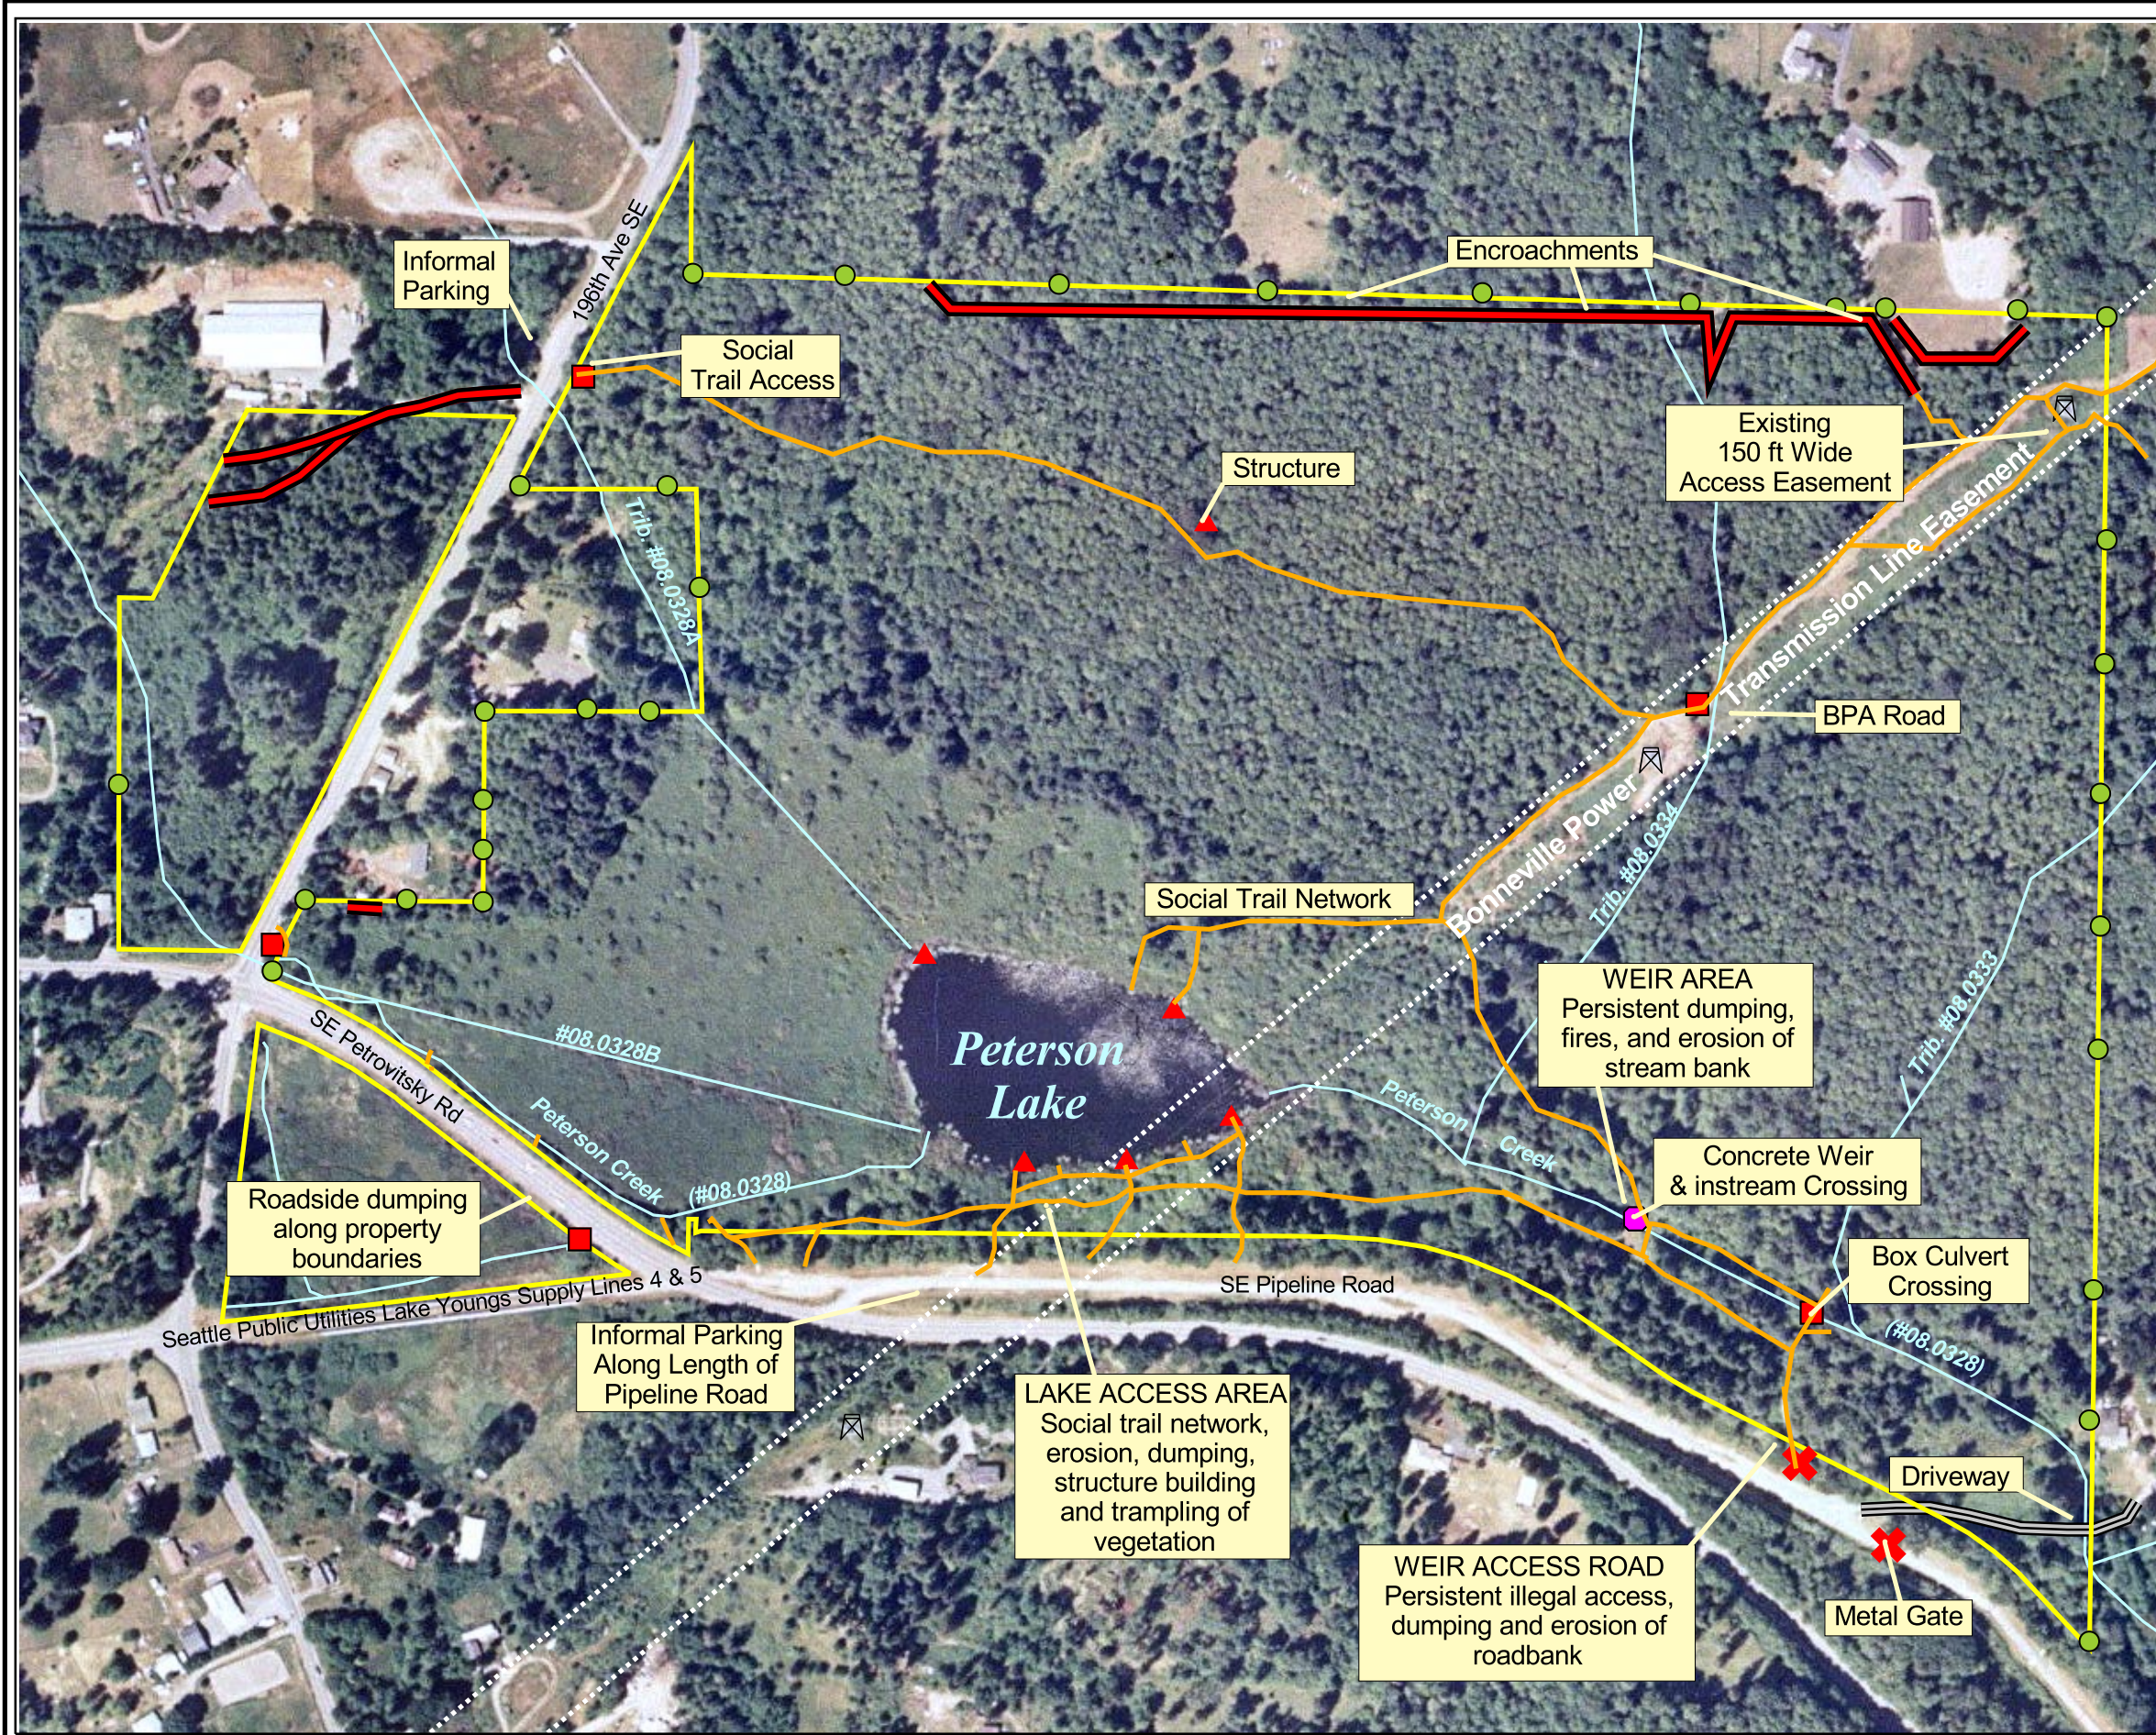

Figure 3

Peterson Lake Park Natural Area

Existing Conditions

Legend:

- Park Boundary
- BPA Easement
- BPA Towers
- Social Trails
- Rivers, Streams, Tributaries
- Gate
- Culvert
- Structure
- Weir
- "KC Parks Boundary" signs
- Encroachments

Linework and boundaries are approximate and should not be relied upon for matters requiring precise locations.

Map produced by the GIS staff of the King County GIS Technical Resource Center (TRC). TRC disclaims any warranty for use of this digital product beyond that for which it was designed. Neither this digital product, nor any portion thereof may be reproduced in any form or by any means without the expressed written authorization of TRC. Use is restricted.