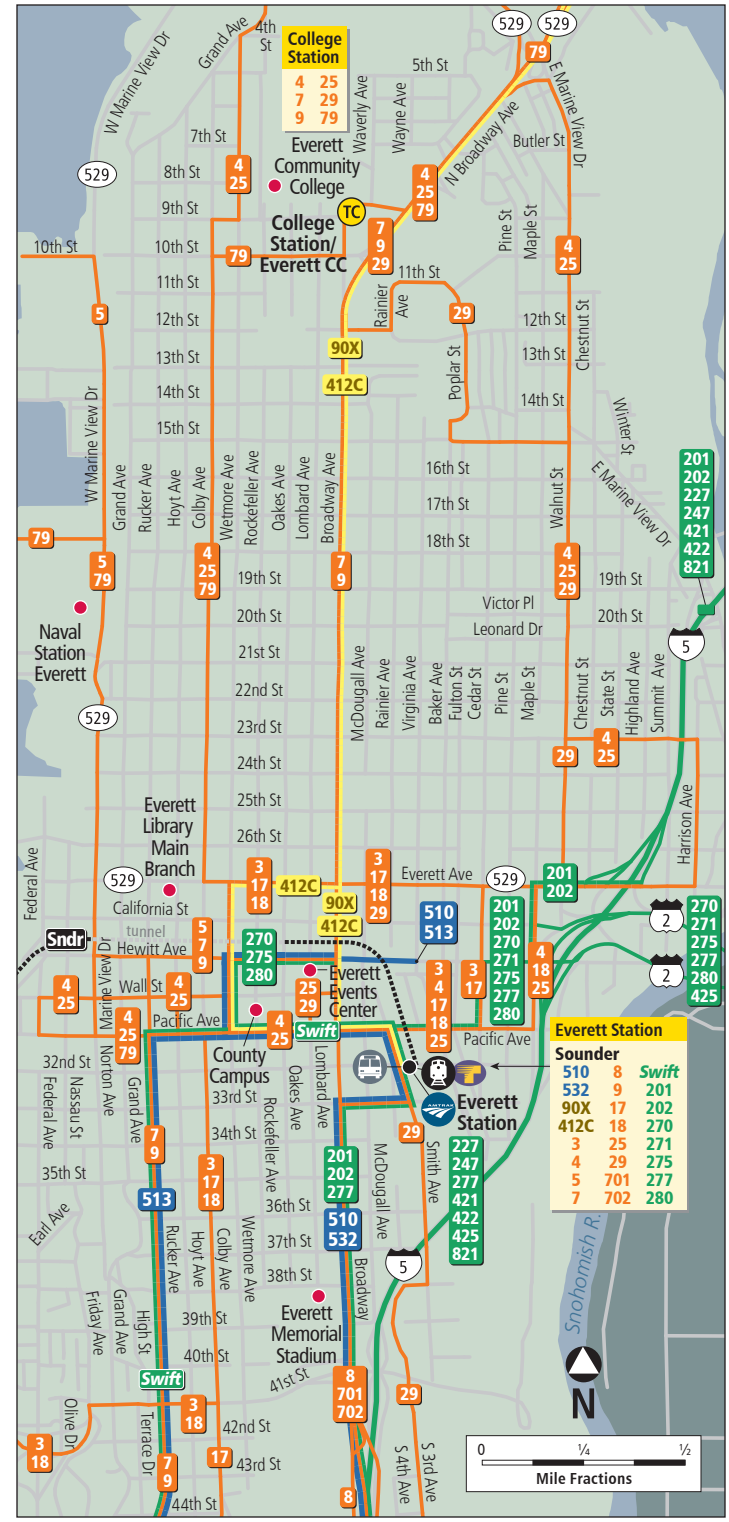

Downtown Everett