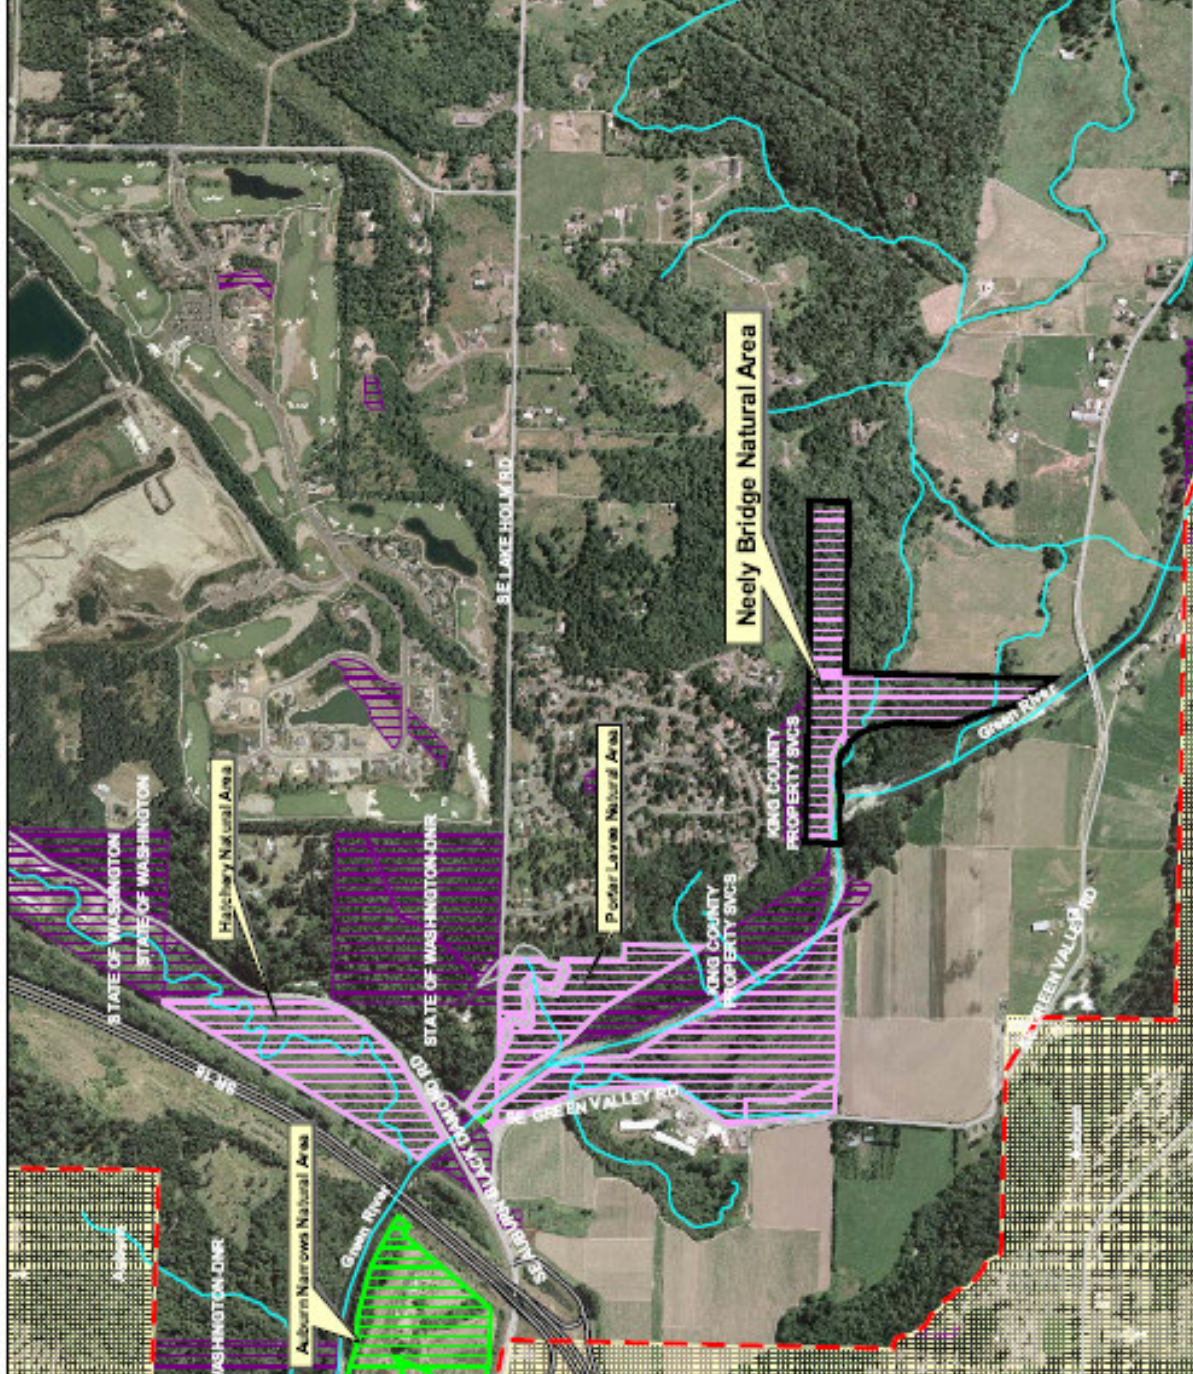

Neely Bridge Natural Area Charter Amendment Information