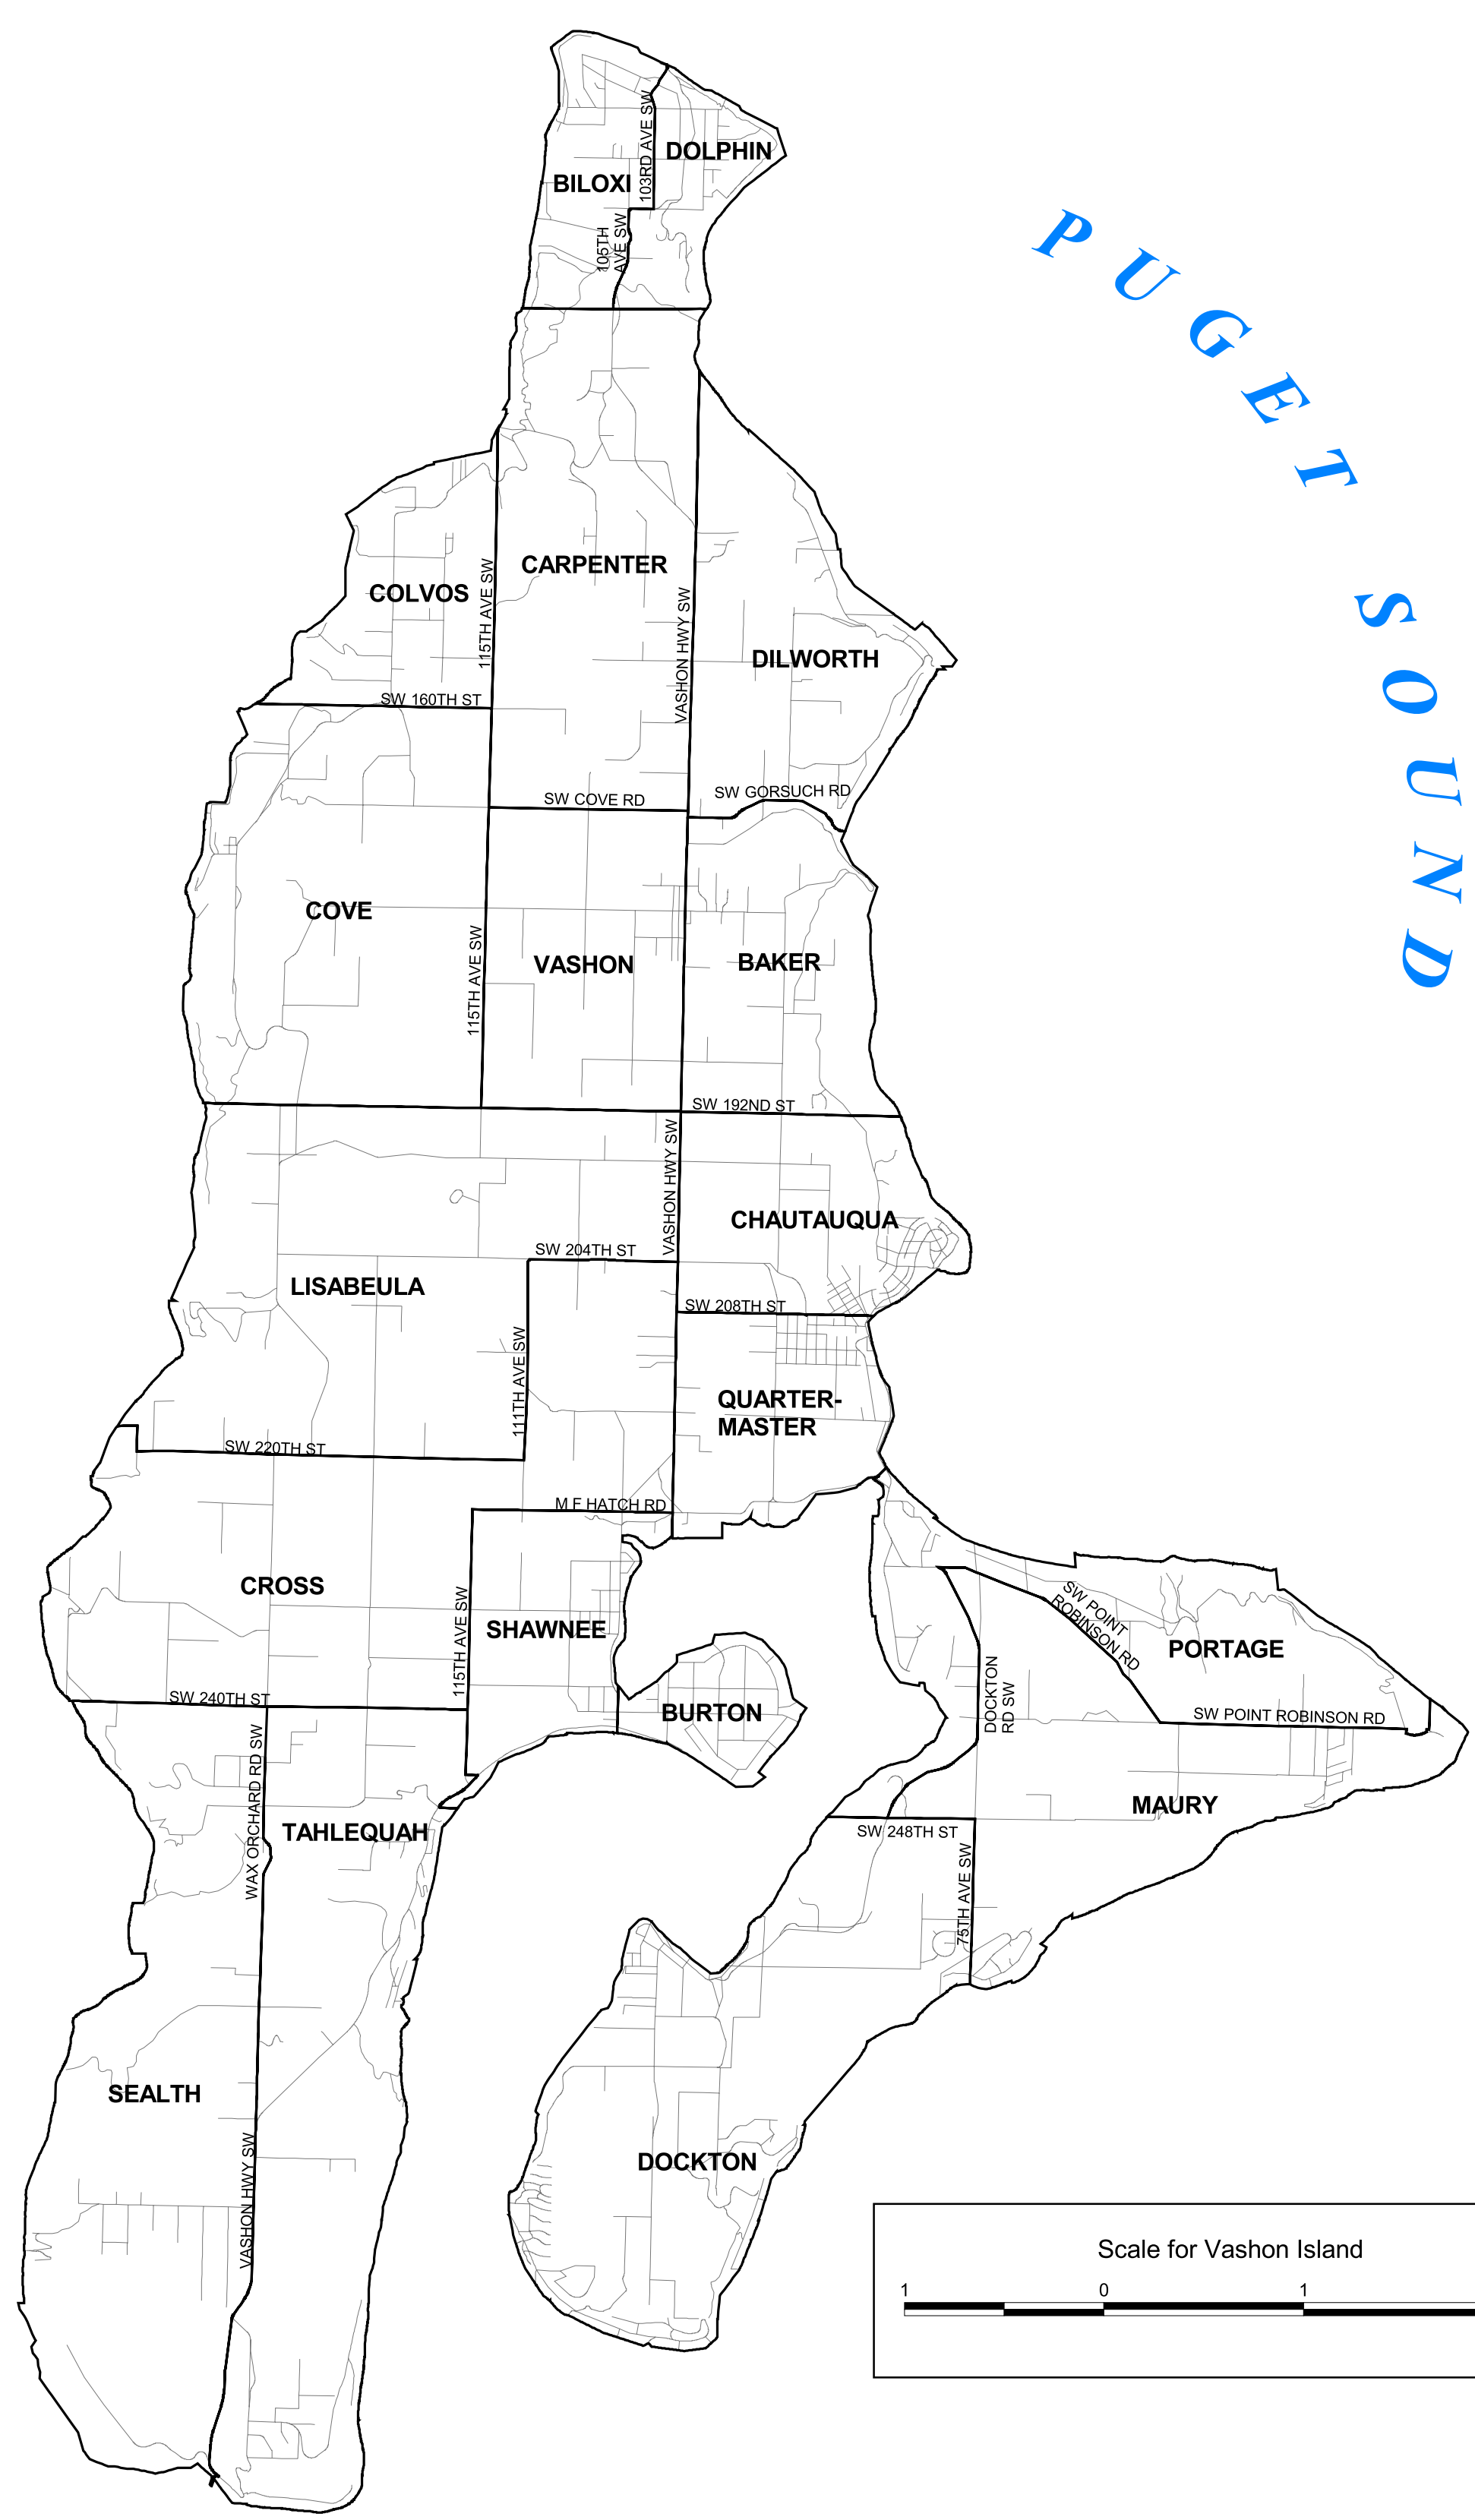

Legend

- 2009 Precinct Boundaries
- Cities
  - Burien
  - Unincorporated King County
  - Seattle
- Streets
- Congressional District Boundary

0.4 0 0.4 0.8 Miles

Produced by:
GIS Section
Department of Elections
June 2009