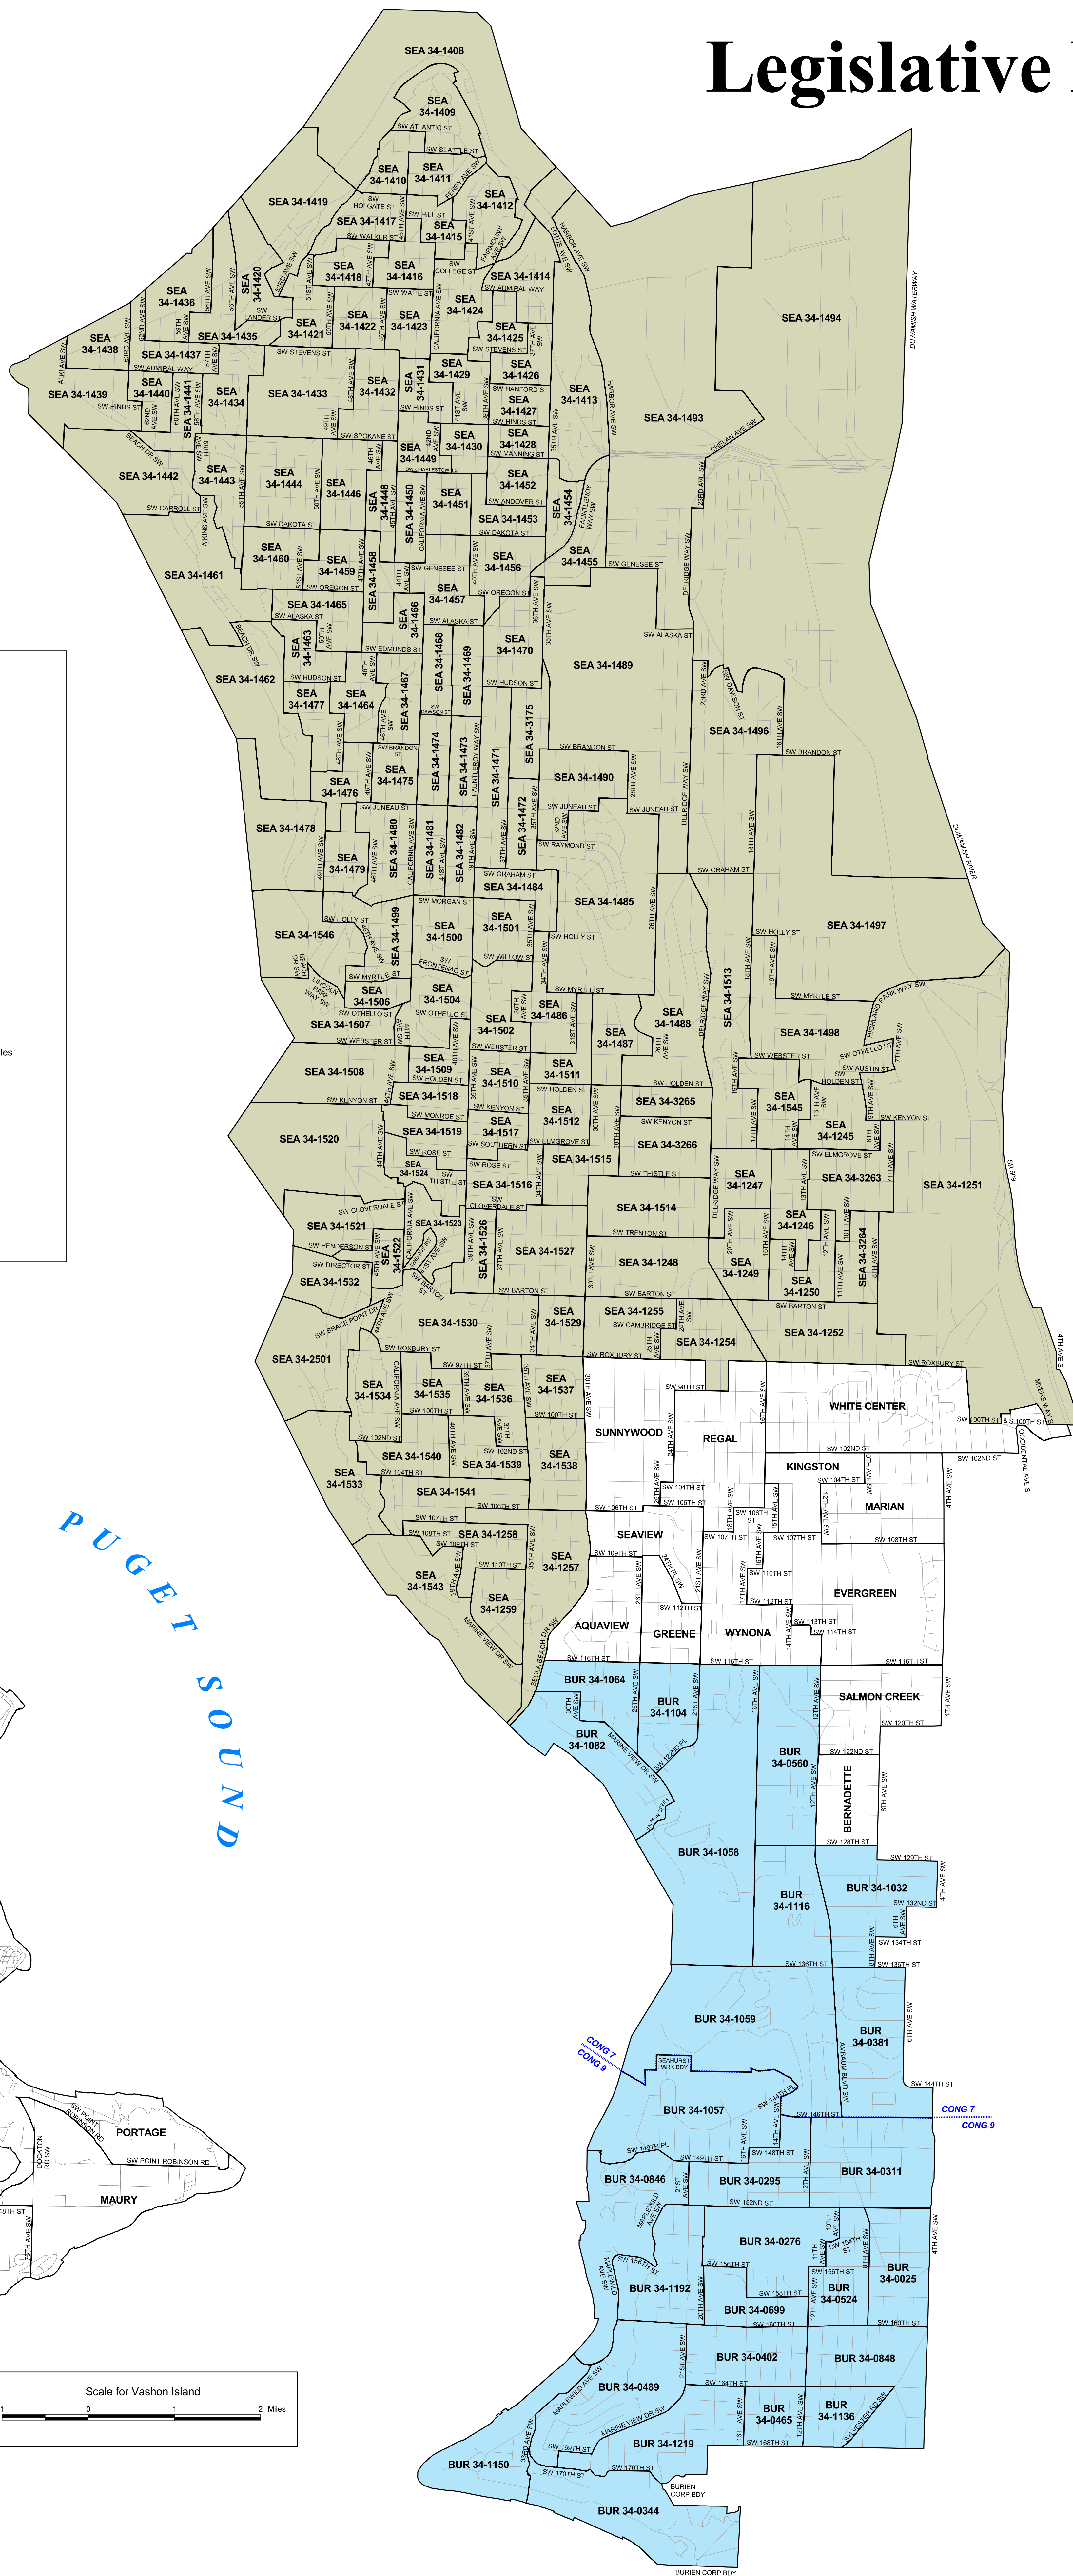

Legislative District 34