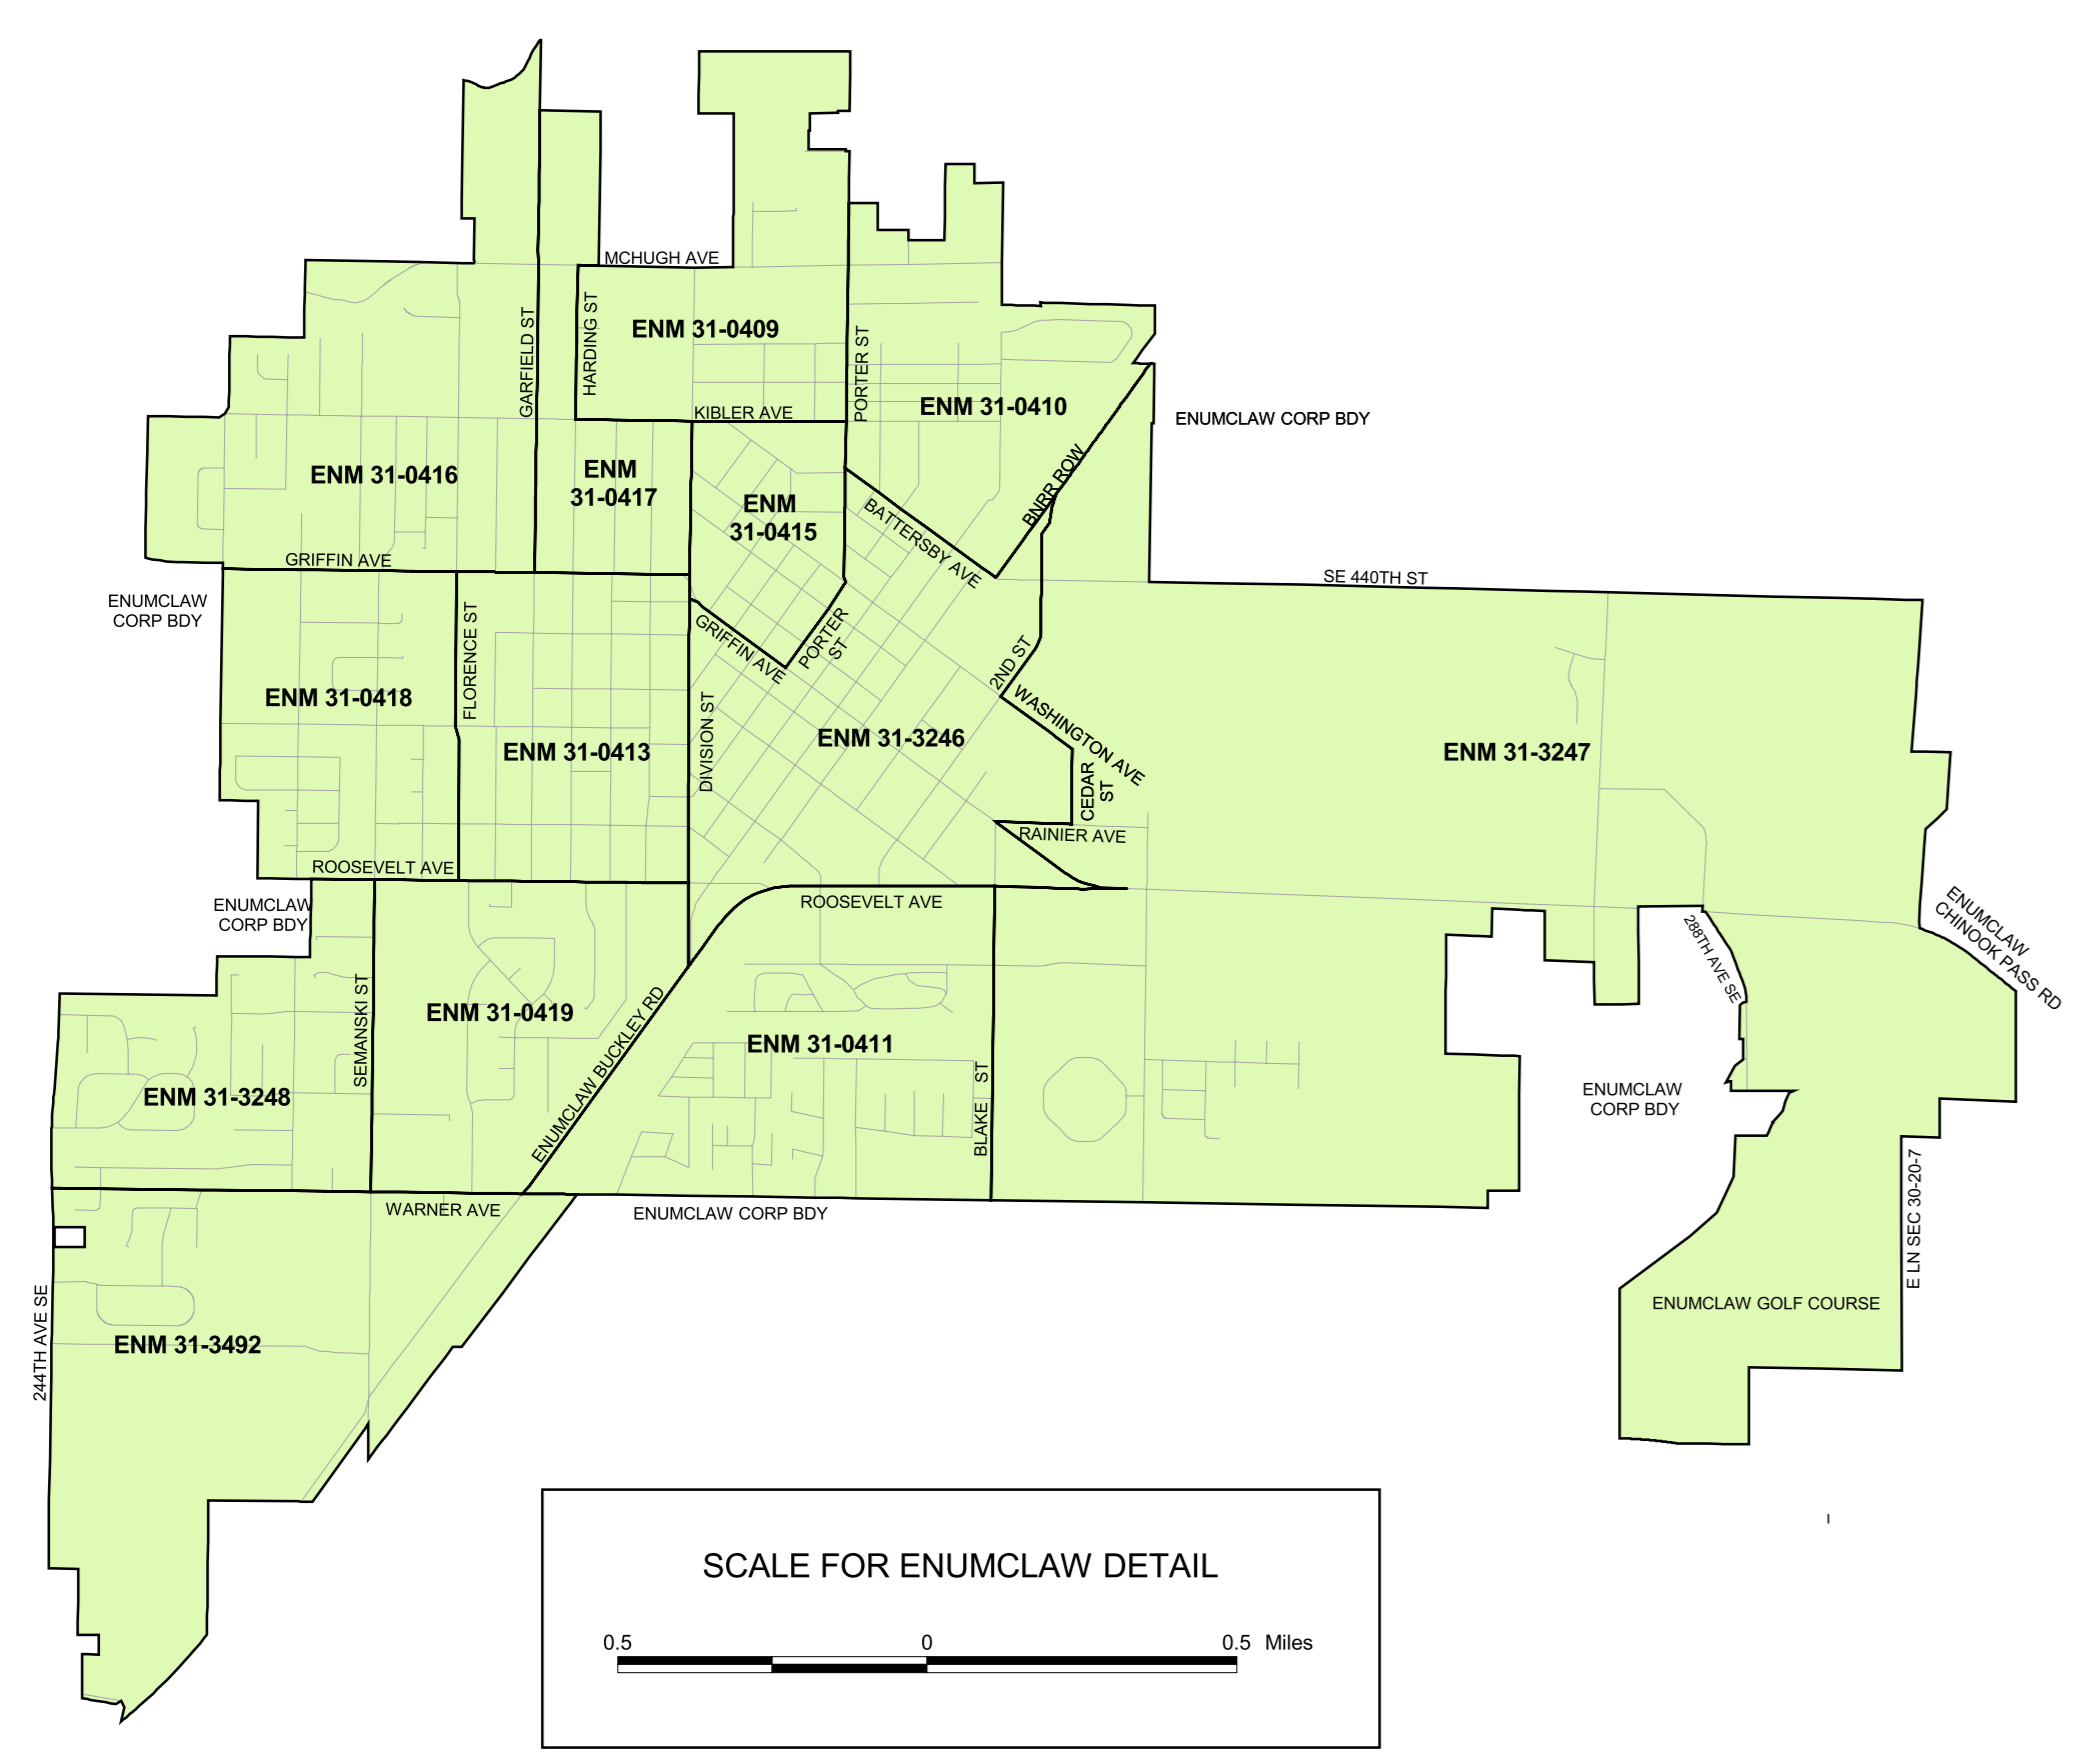

SEE PAGE 1

Legislative District 31

PAGE 2 OF 2

Legend

- 2009 Precinct Boundaries
- Cities
- Black Diamond
- Enumclaw
- Unincorporated King County
- Streets
- County Council District Boundaries

N

2 0 2 4 Miles

Produced by
GIS Section
Department of Elections
June 2009