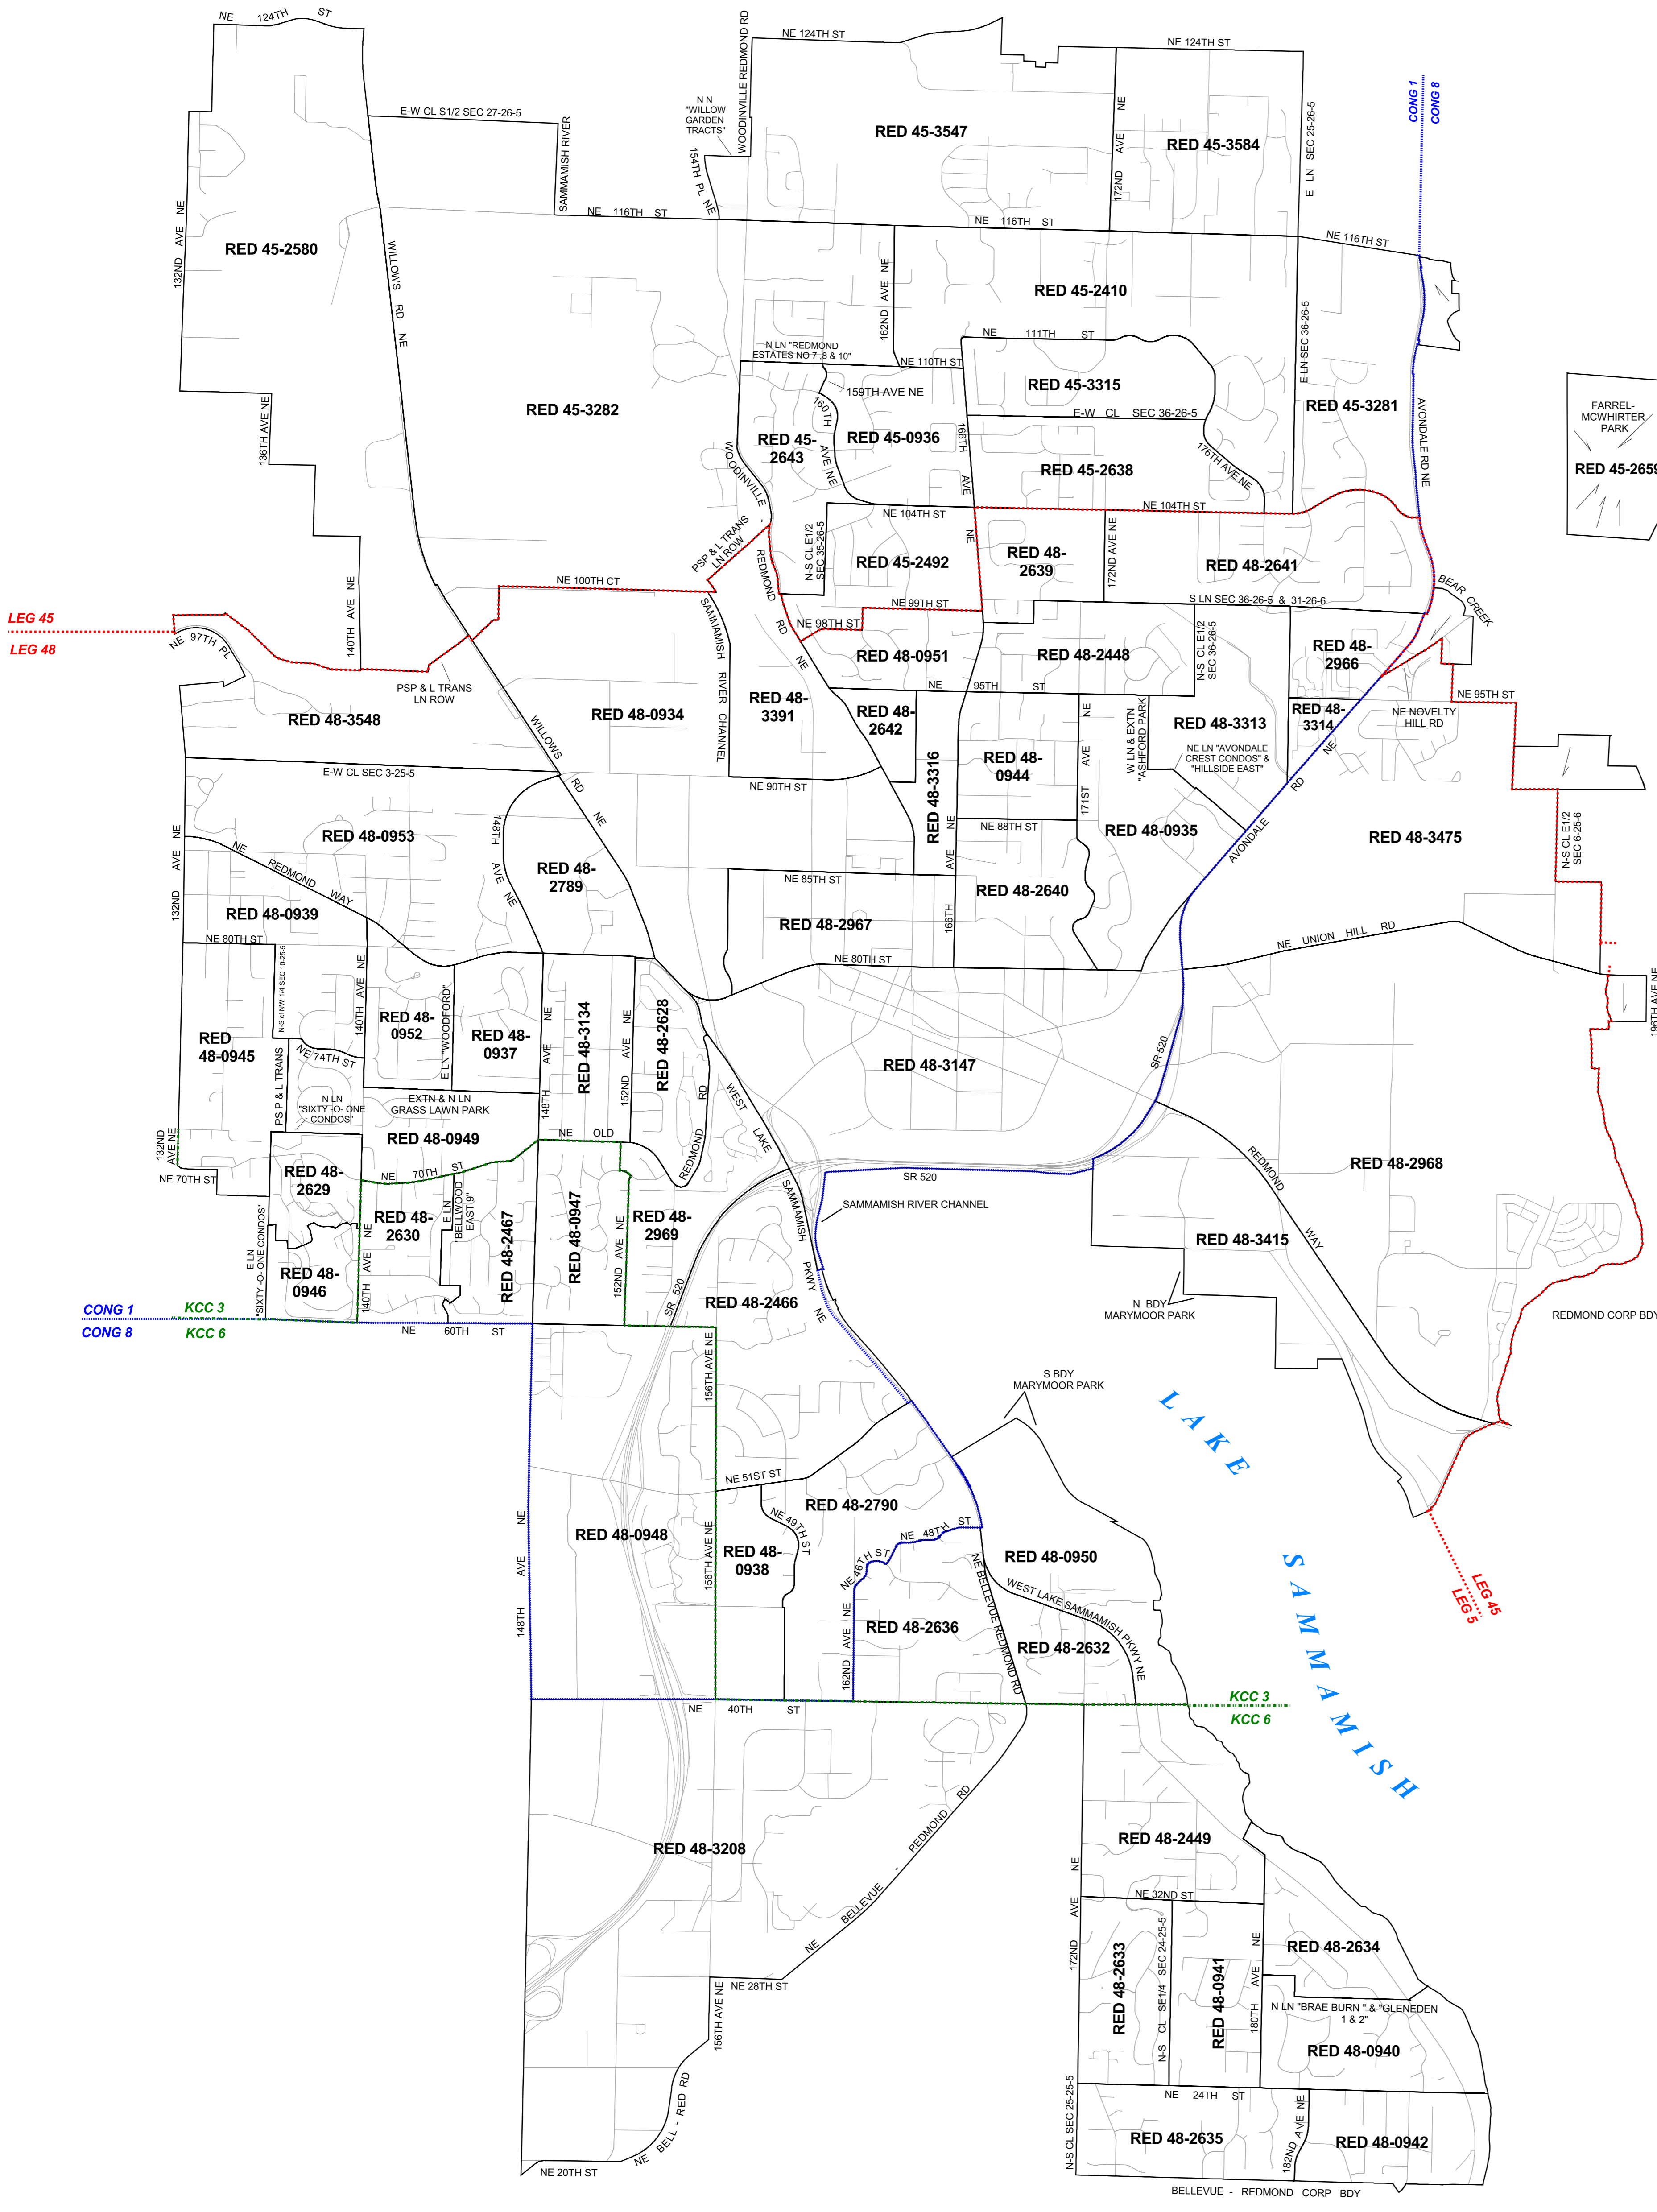

City of Redmond

Legend

- 2009 Precinct Boundaries
- Streets
- Congressional District Boundary
- Legislative District Boundary
- County Council District Boundary

Produced by
GIS Section
Department of Elections

June 2009