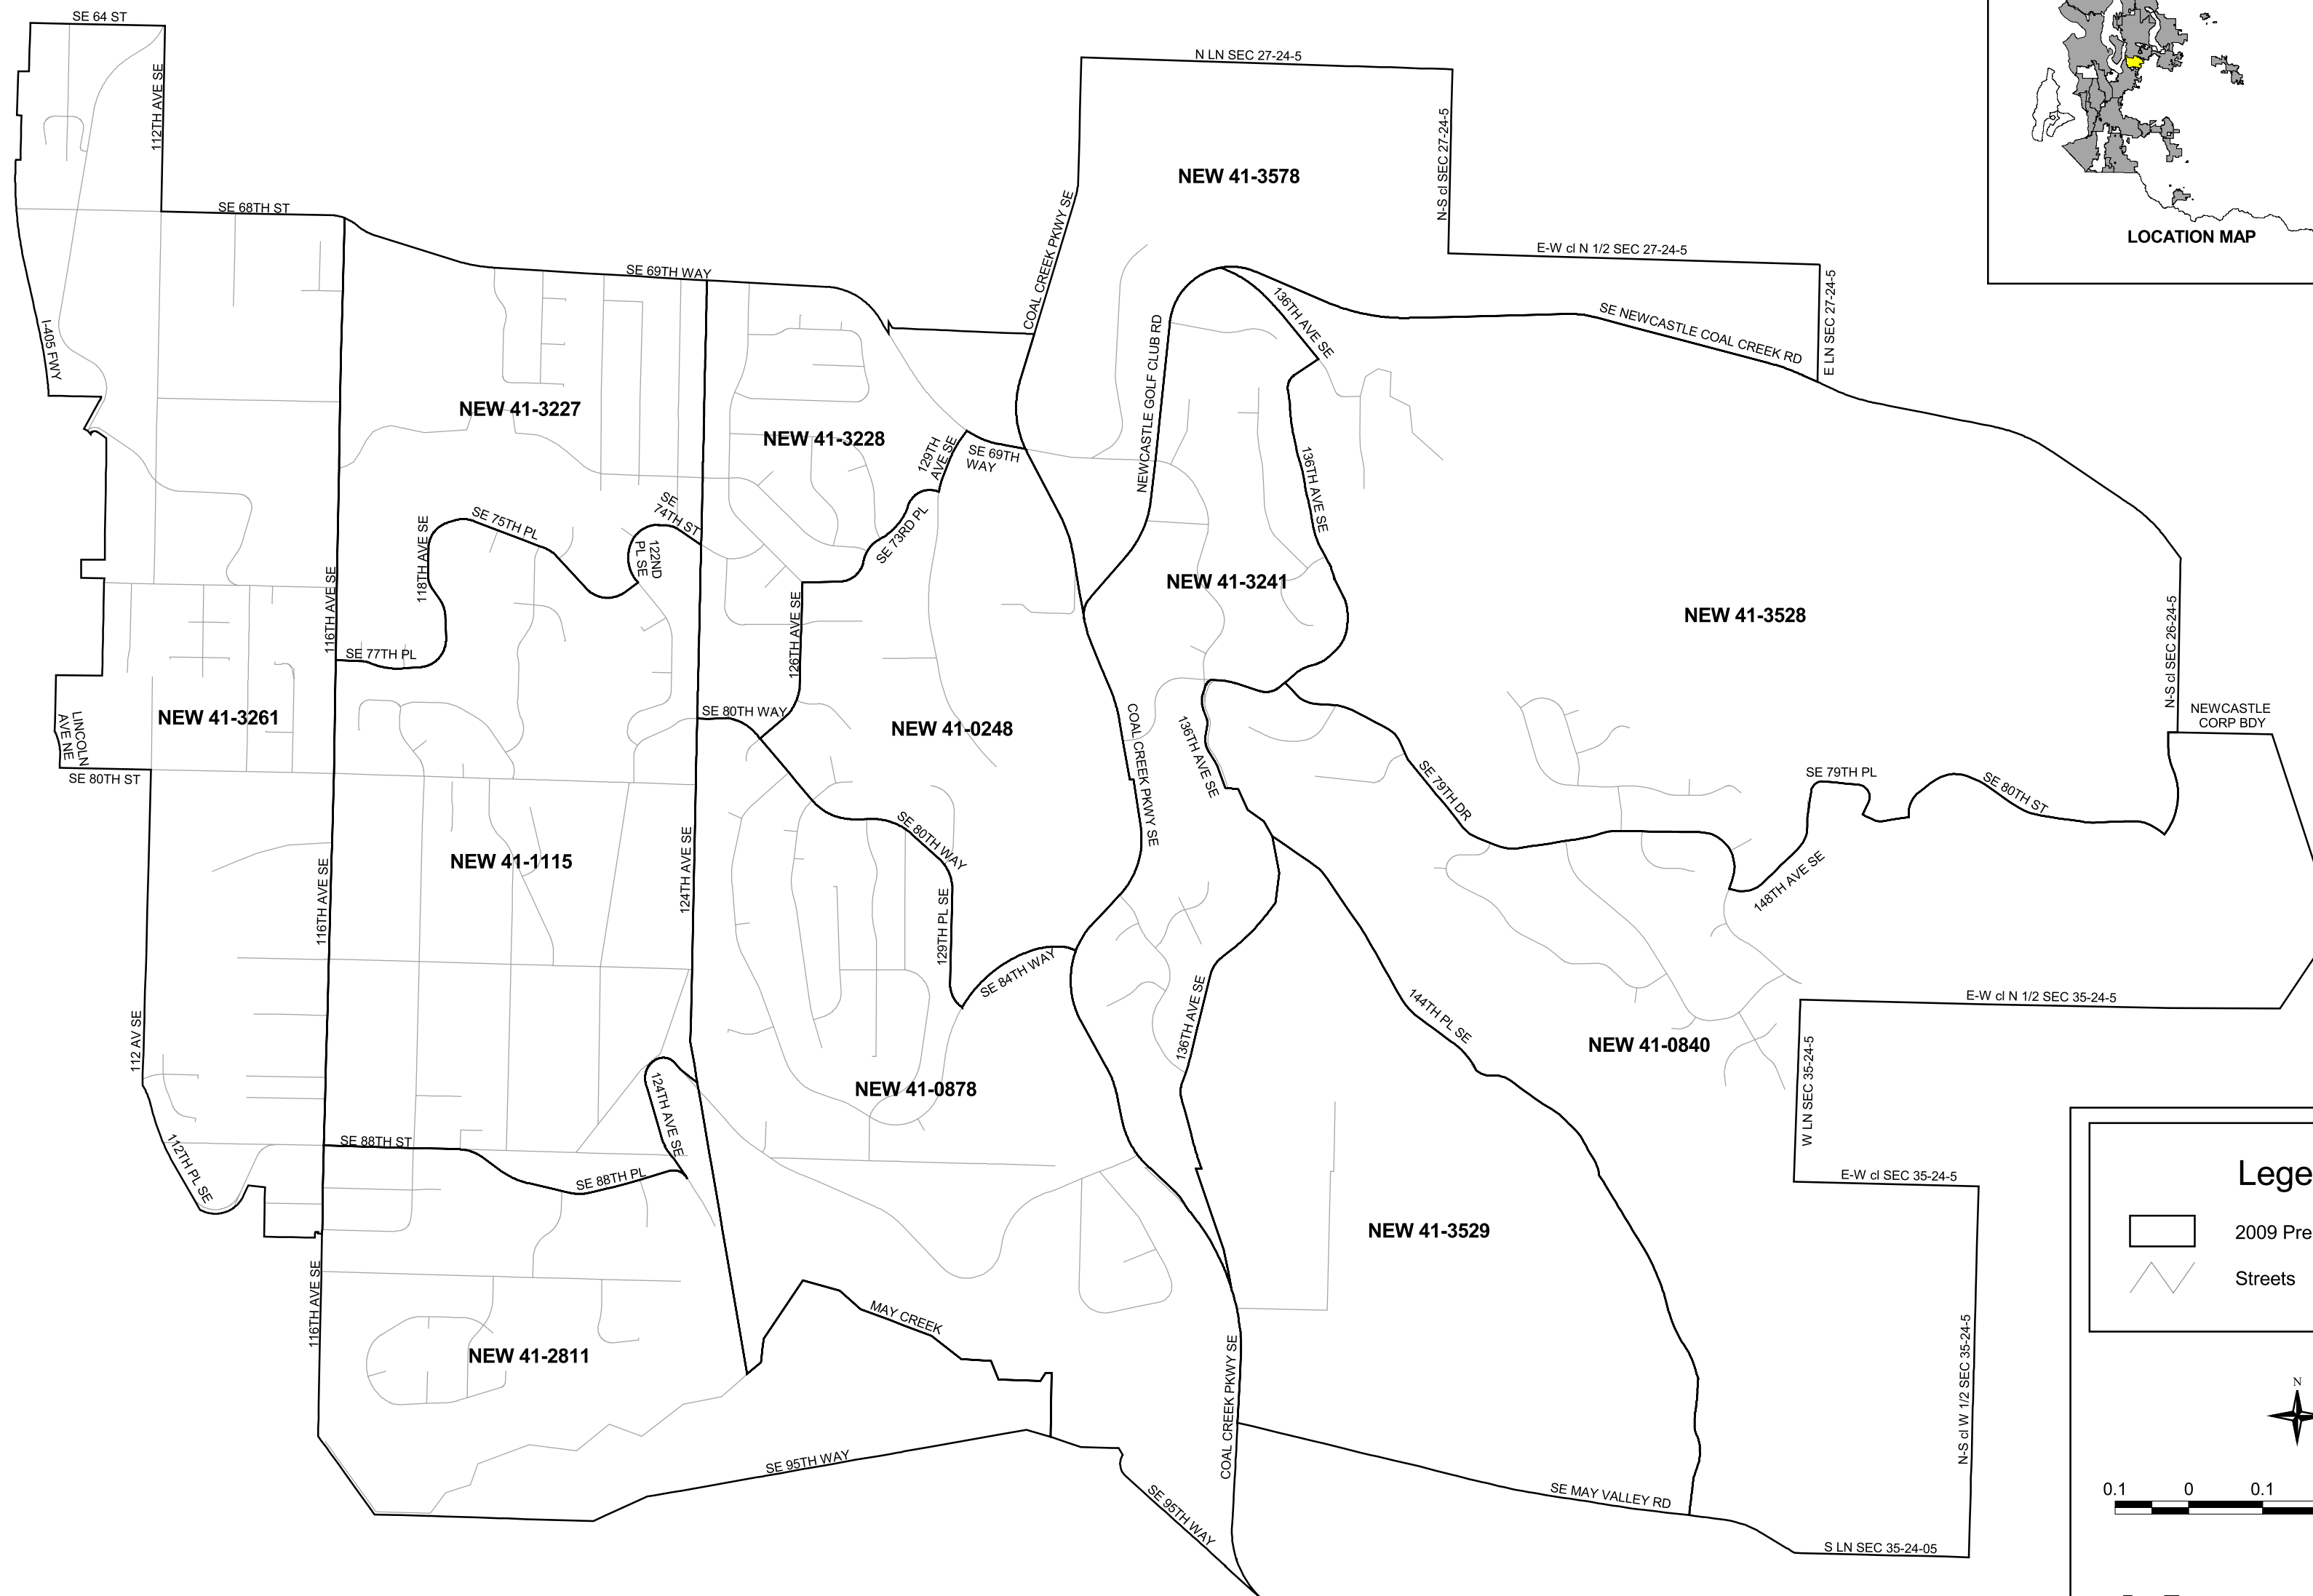

City of Newcastle

Legend

- 2009 Precinct Boundaries
- Streets

King County

Produced by:
GIS Section
Department of Elections

June 2009