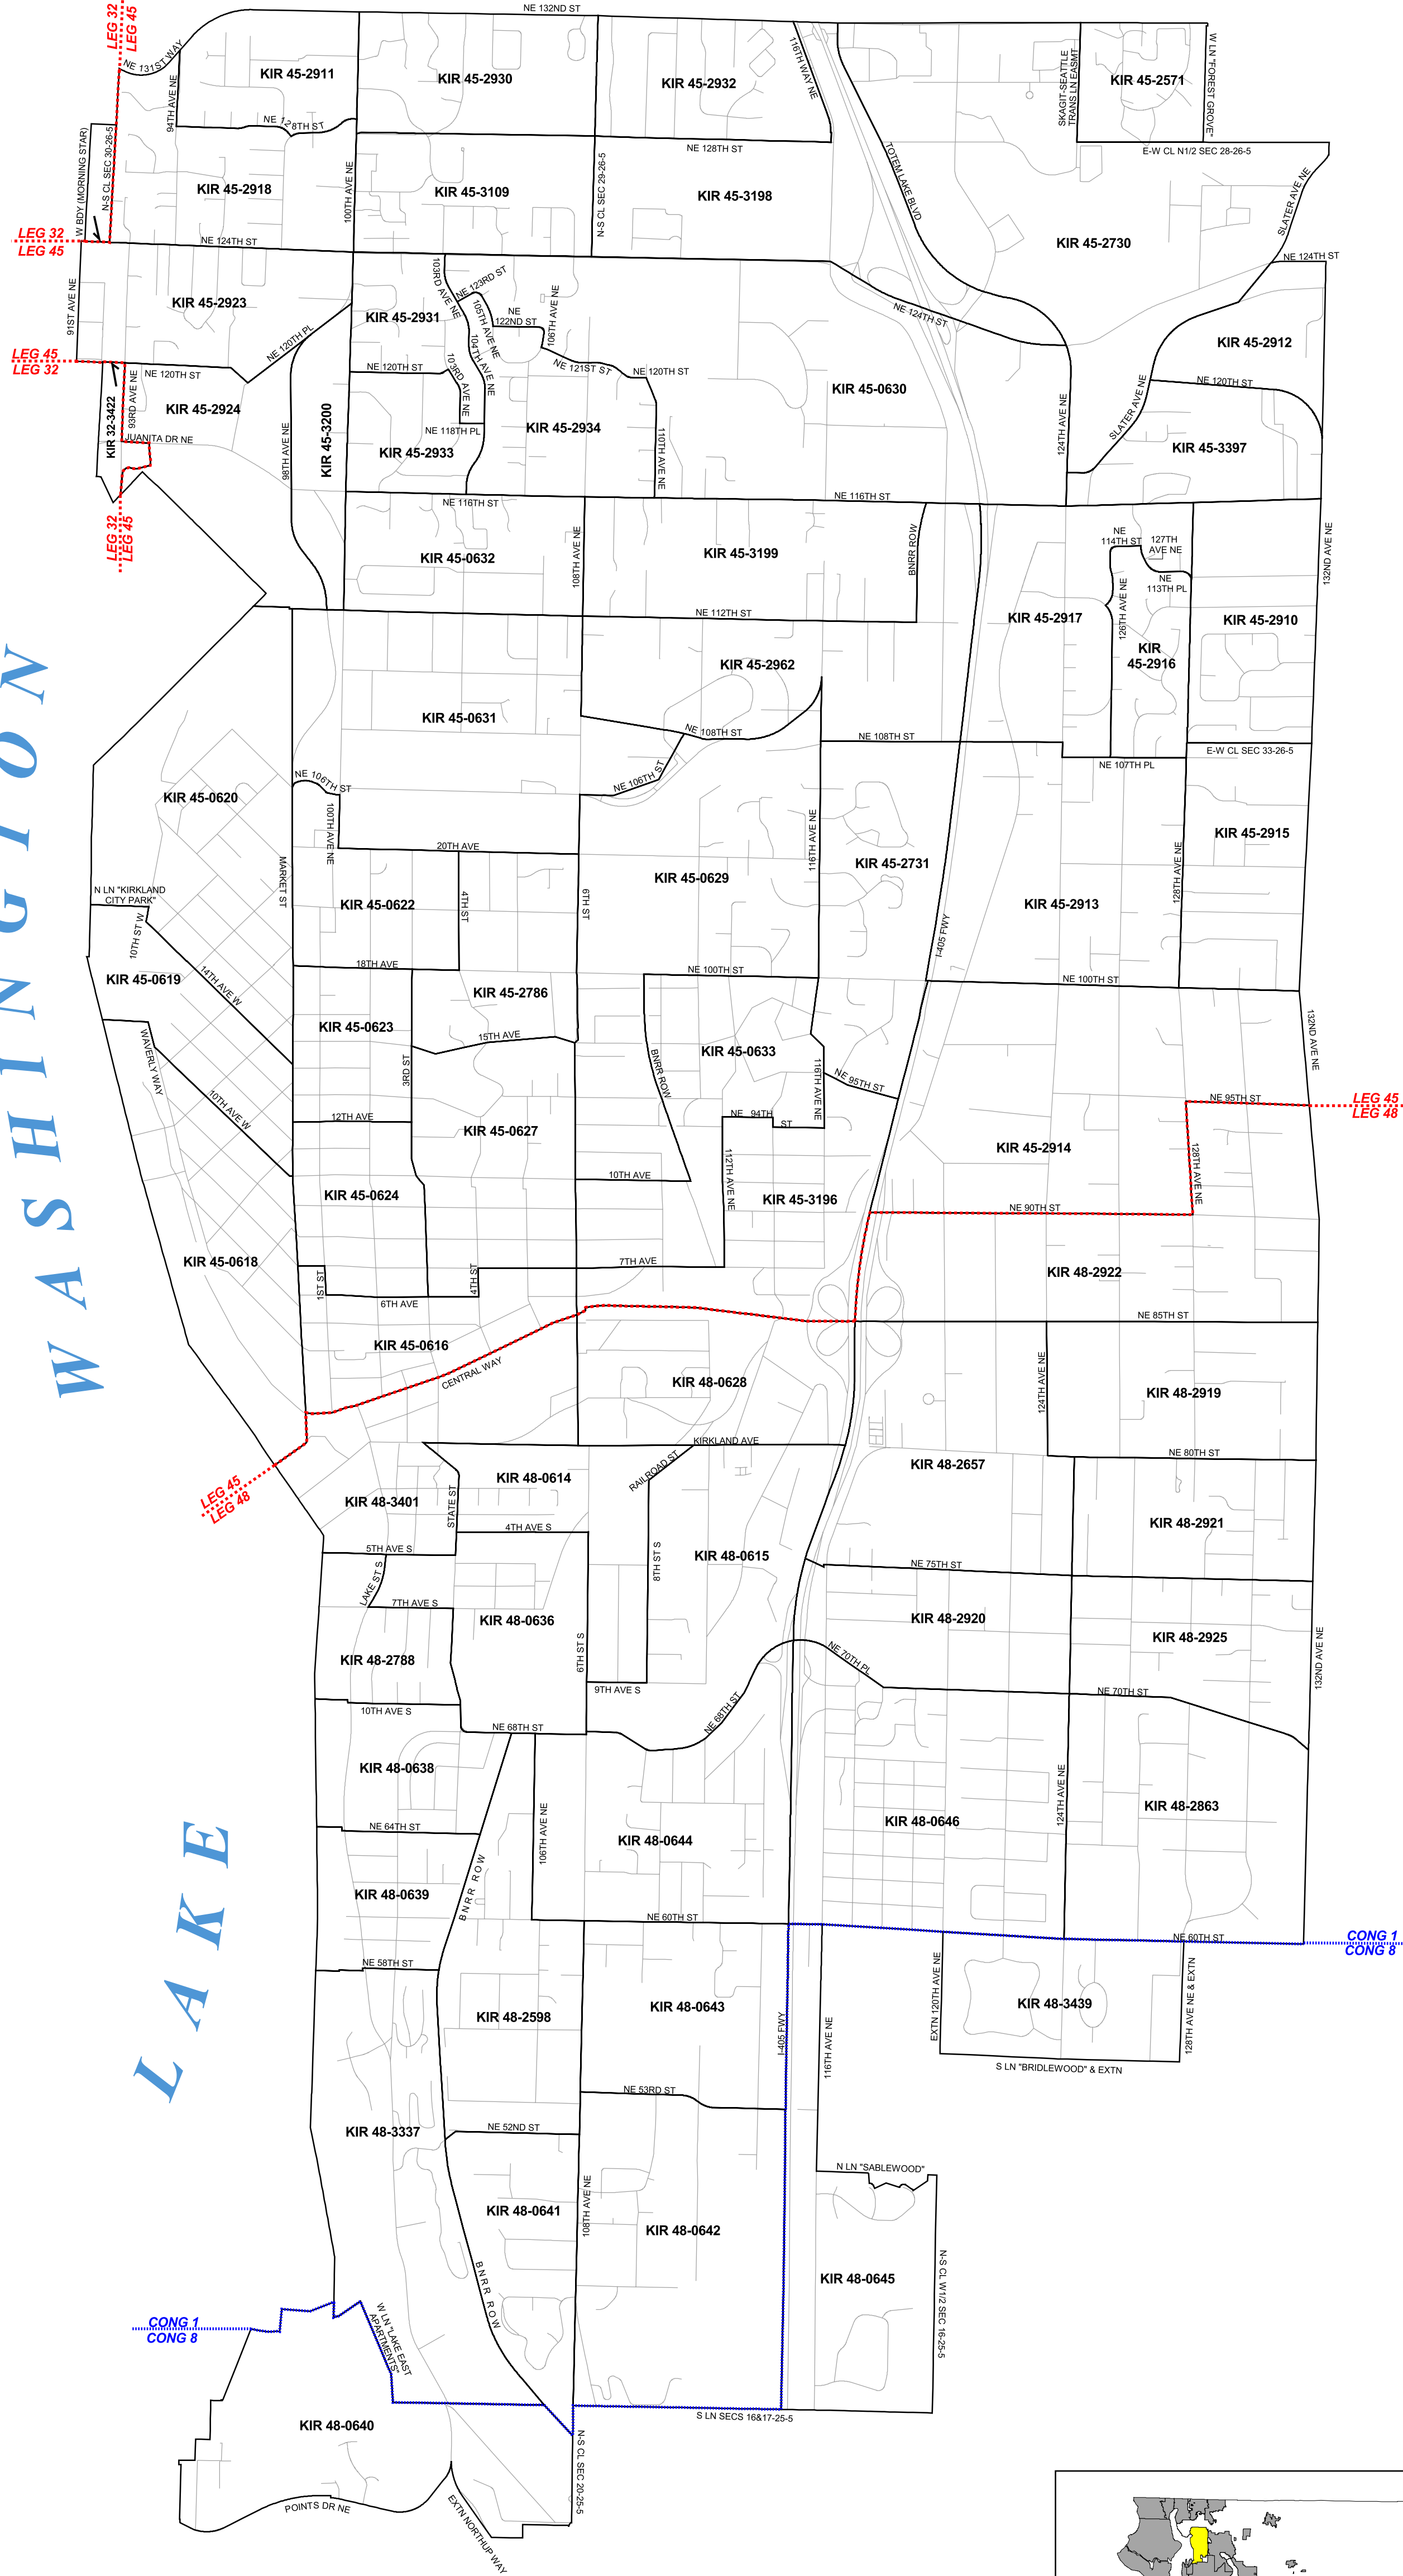

City of Kirkland

WASHINGTON

LAKE

Legend

- 2009 Precinct Boundaries
- Streets
- Congressional District Boundary
- Legislative District Boundary

Produced by
GIS Section
Department of Elections

June 2009