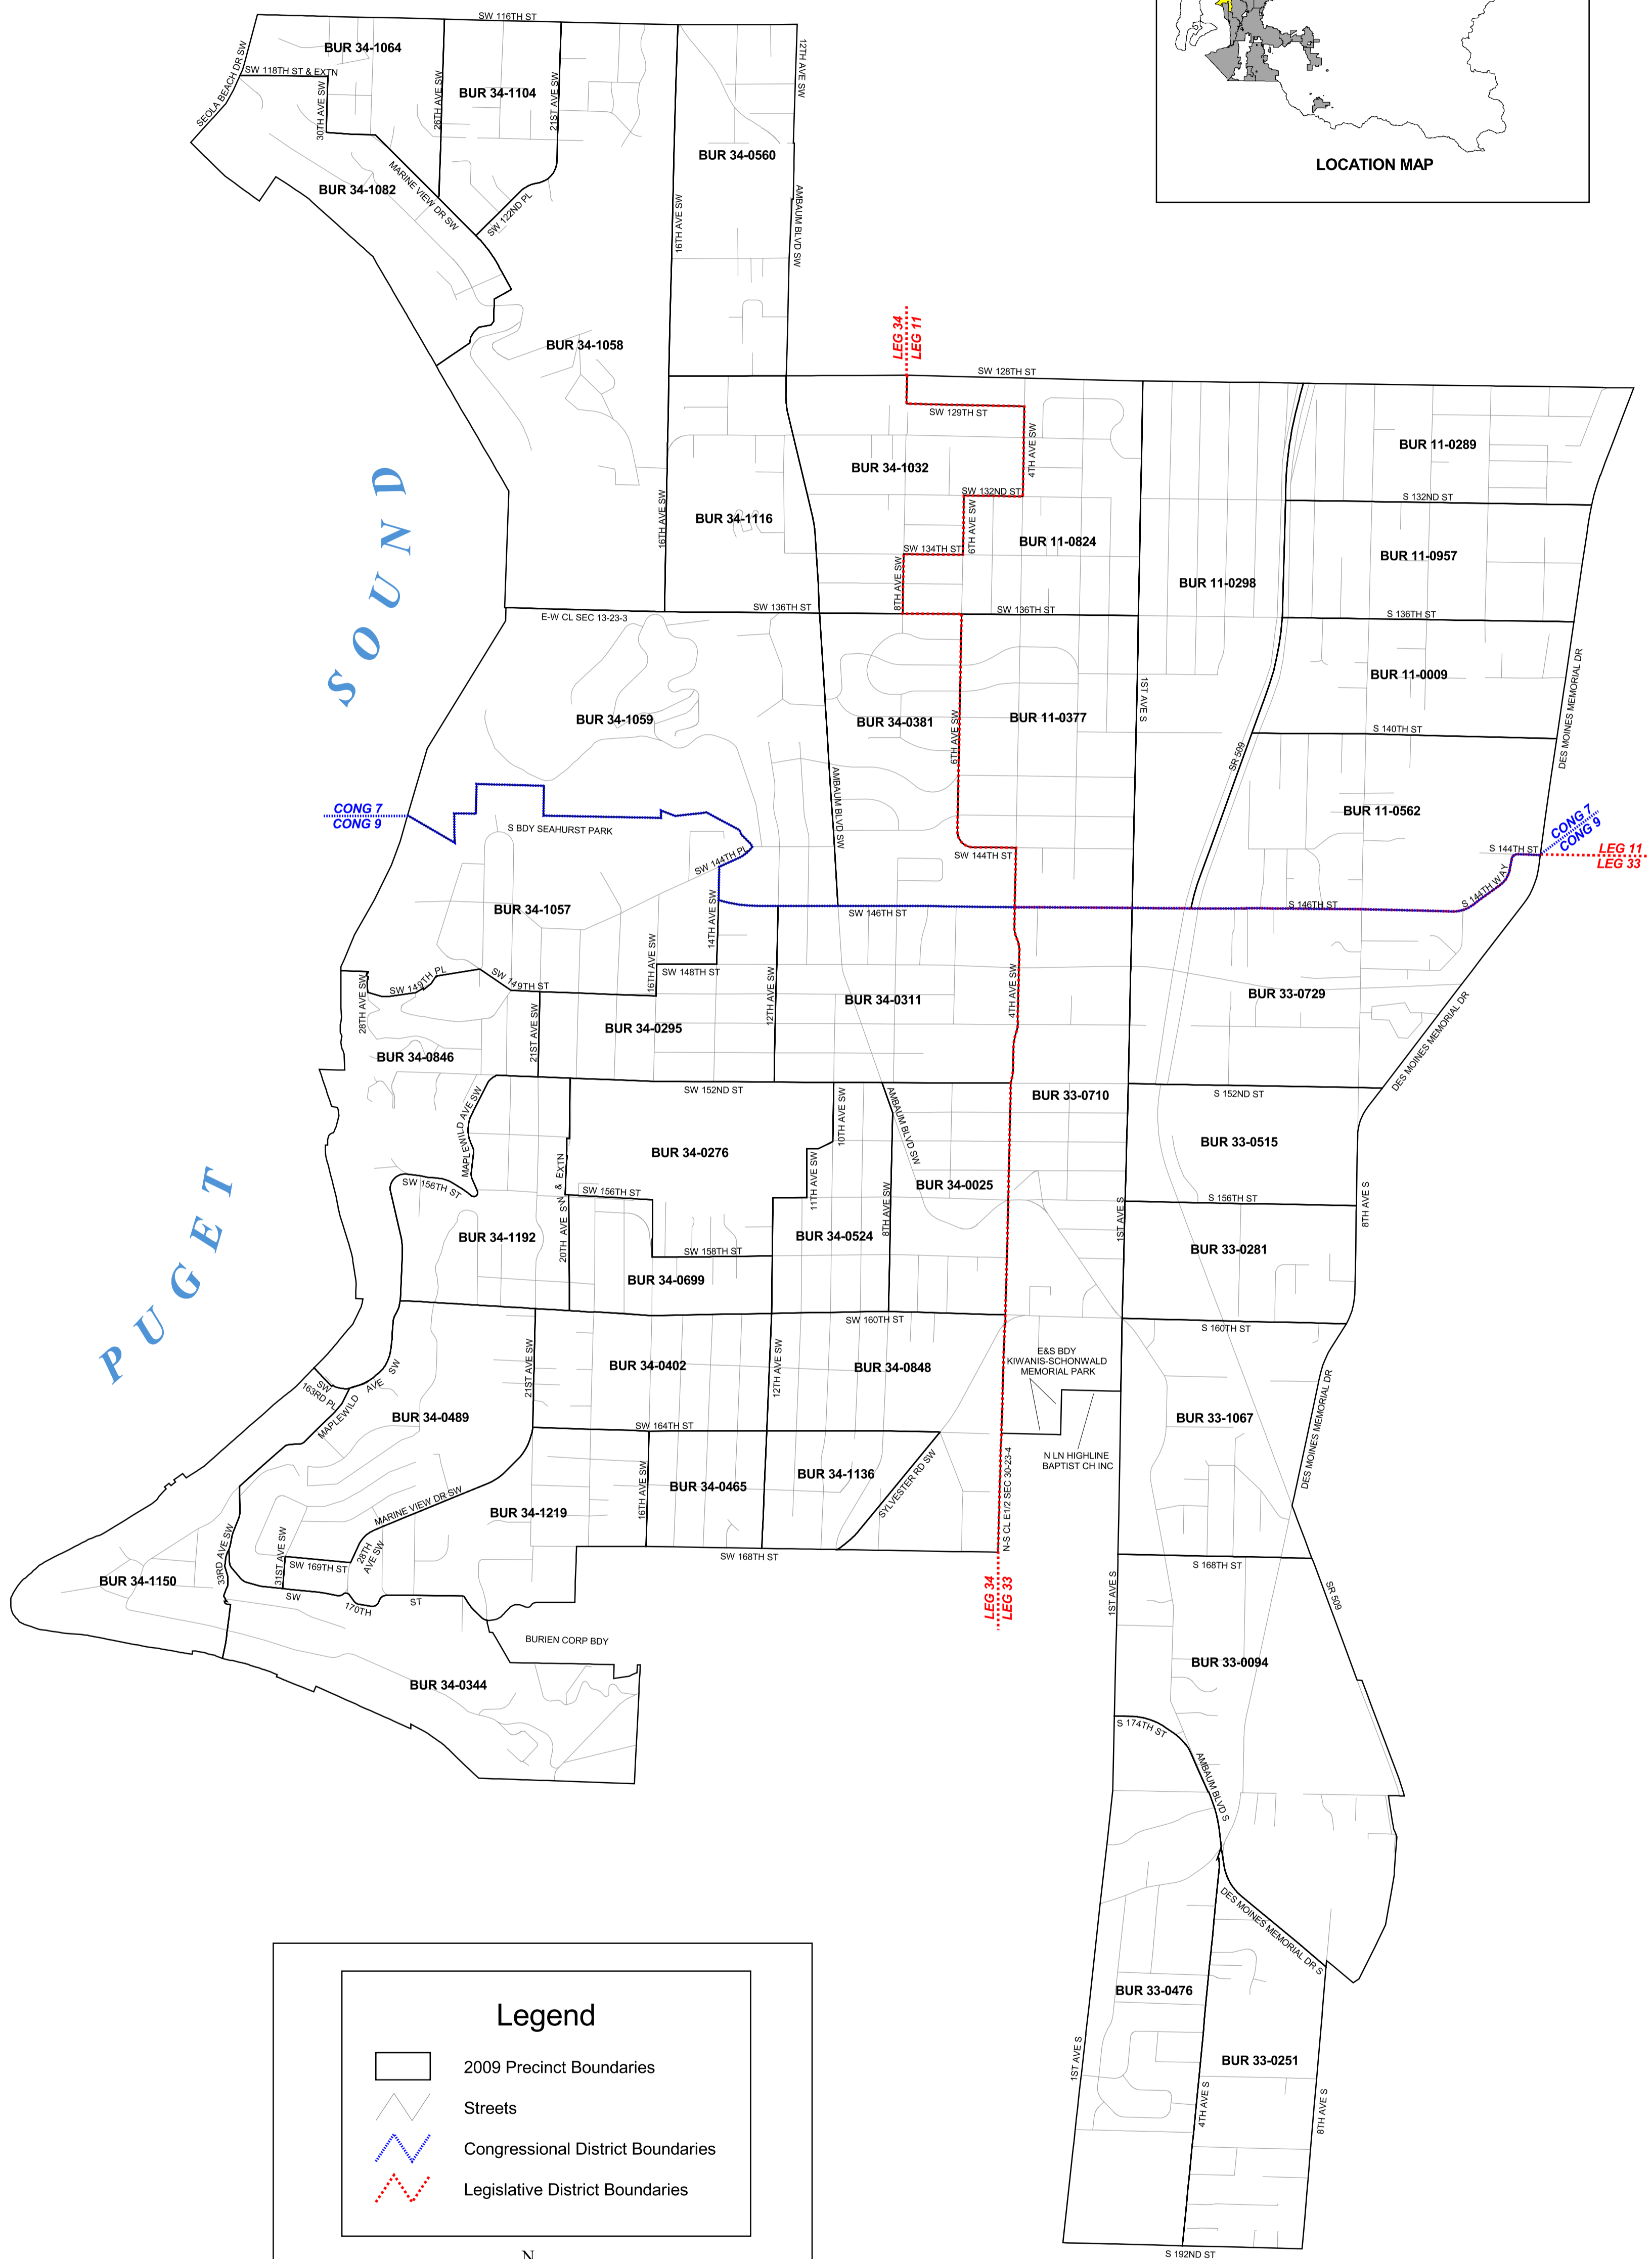

City of Burien

Legend

- 2009 Precinct Boundaries
- Streets
- Congressional District Boundaries
- Legislative District Boundaries

N

0.2 0 0.2 0.4 0.6 Miles

King County

Produced by
GIS Section
Department of Elections

June 2009