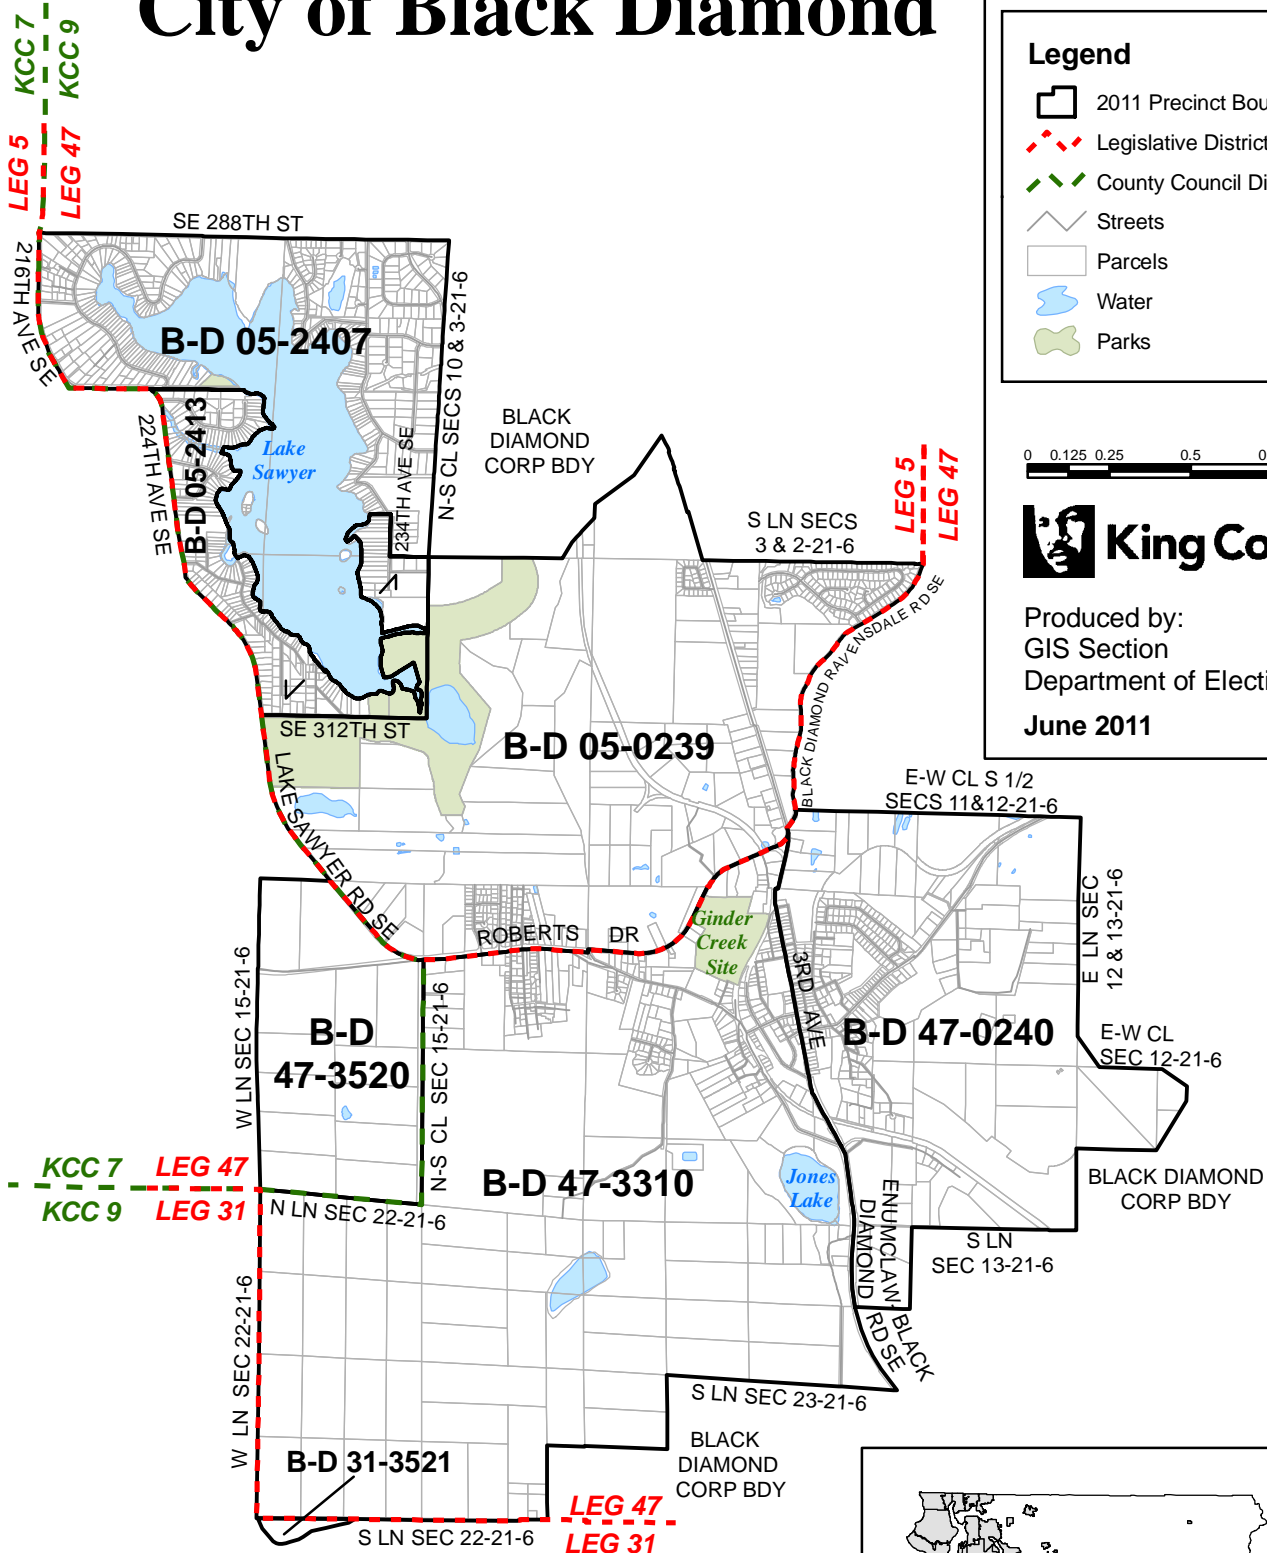

City of Black Diamond

Legend

- 2011 Precinct Boundaries
- Legislative District Boundary
- County Council District Boundary
- Streets
- Parcels
- Water
- Parks

Produced by:
GIS Section
Department of Elections

June 2011

The information included on this map has been compiled by King County staff from a variety of sources and is subject to change without notice. King County makes no representations or warranties, express or implied, as to accuracy, completeness, timeliness, or rights to the use of such information. This document is not intended for use as a survey product. King County shall not be liable for any general, special, indirect, incidental, or consequential damages including, but not limited to, lost revenues or lost profits resulting from the use or misuse of the information contained on this map. Any sale of this map or information on this map is prohibited except by written permission of King County.