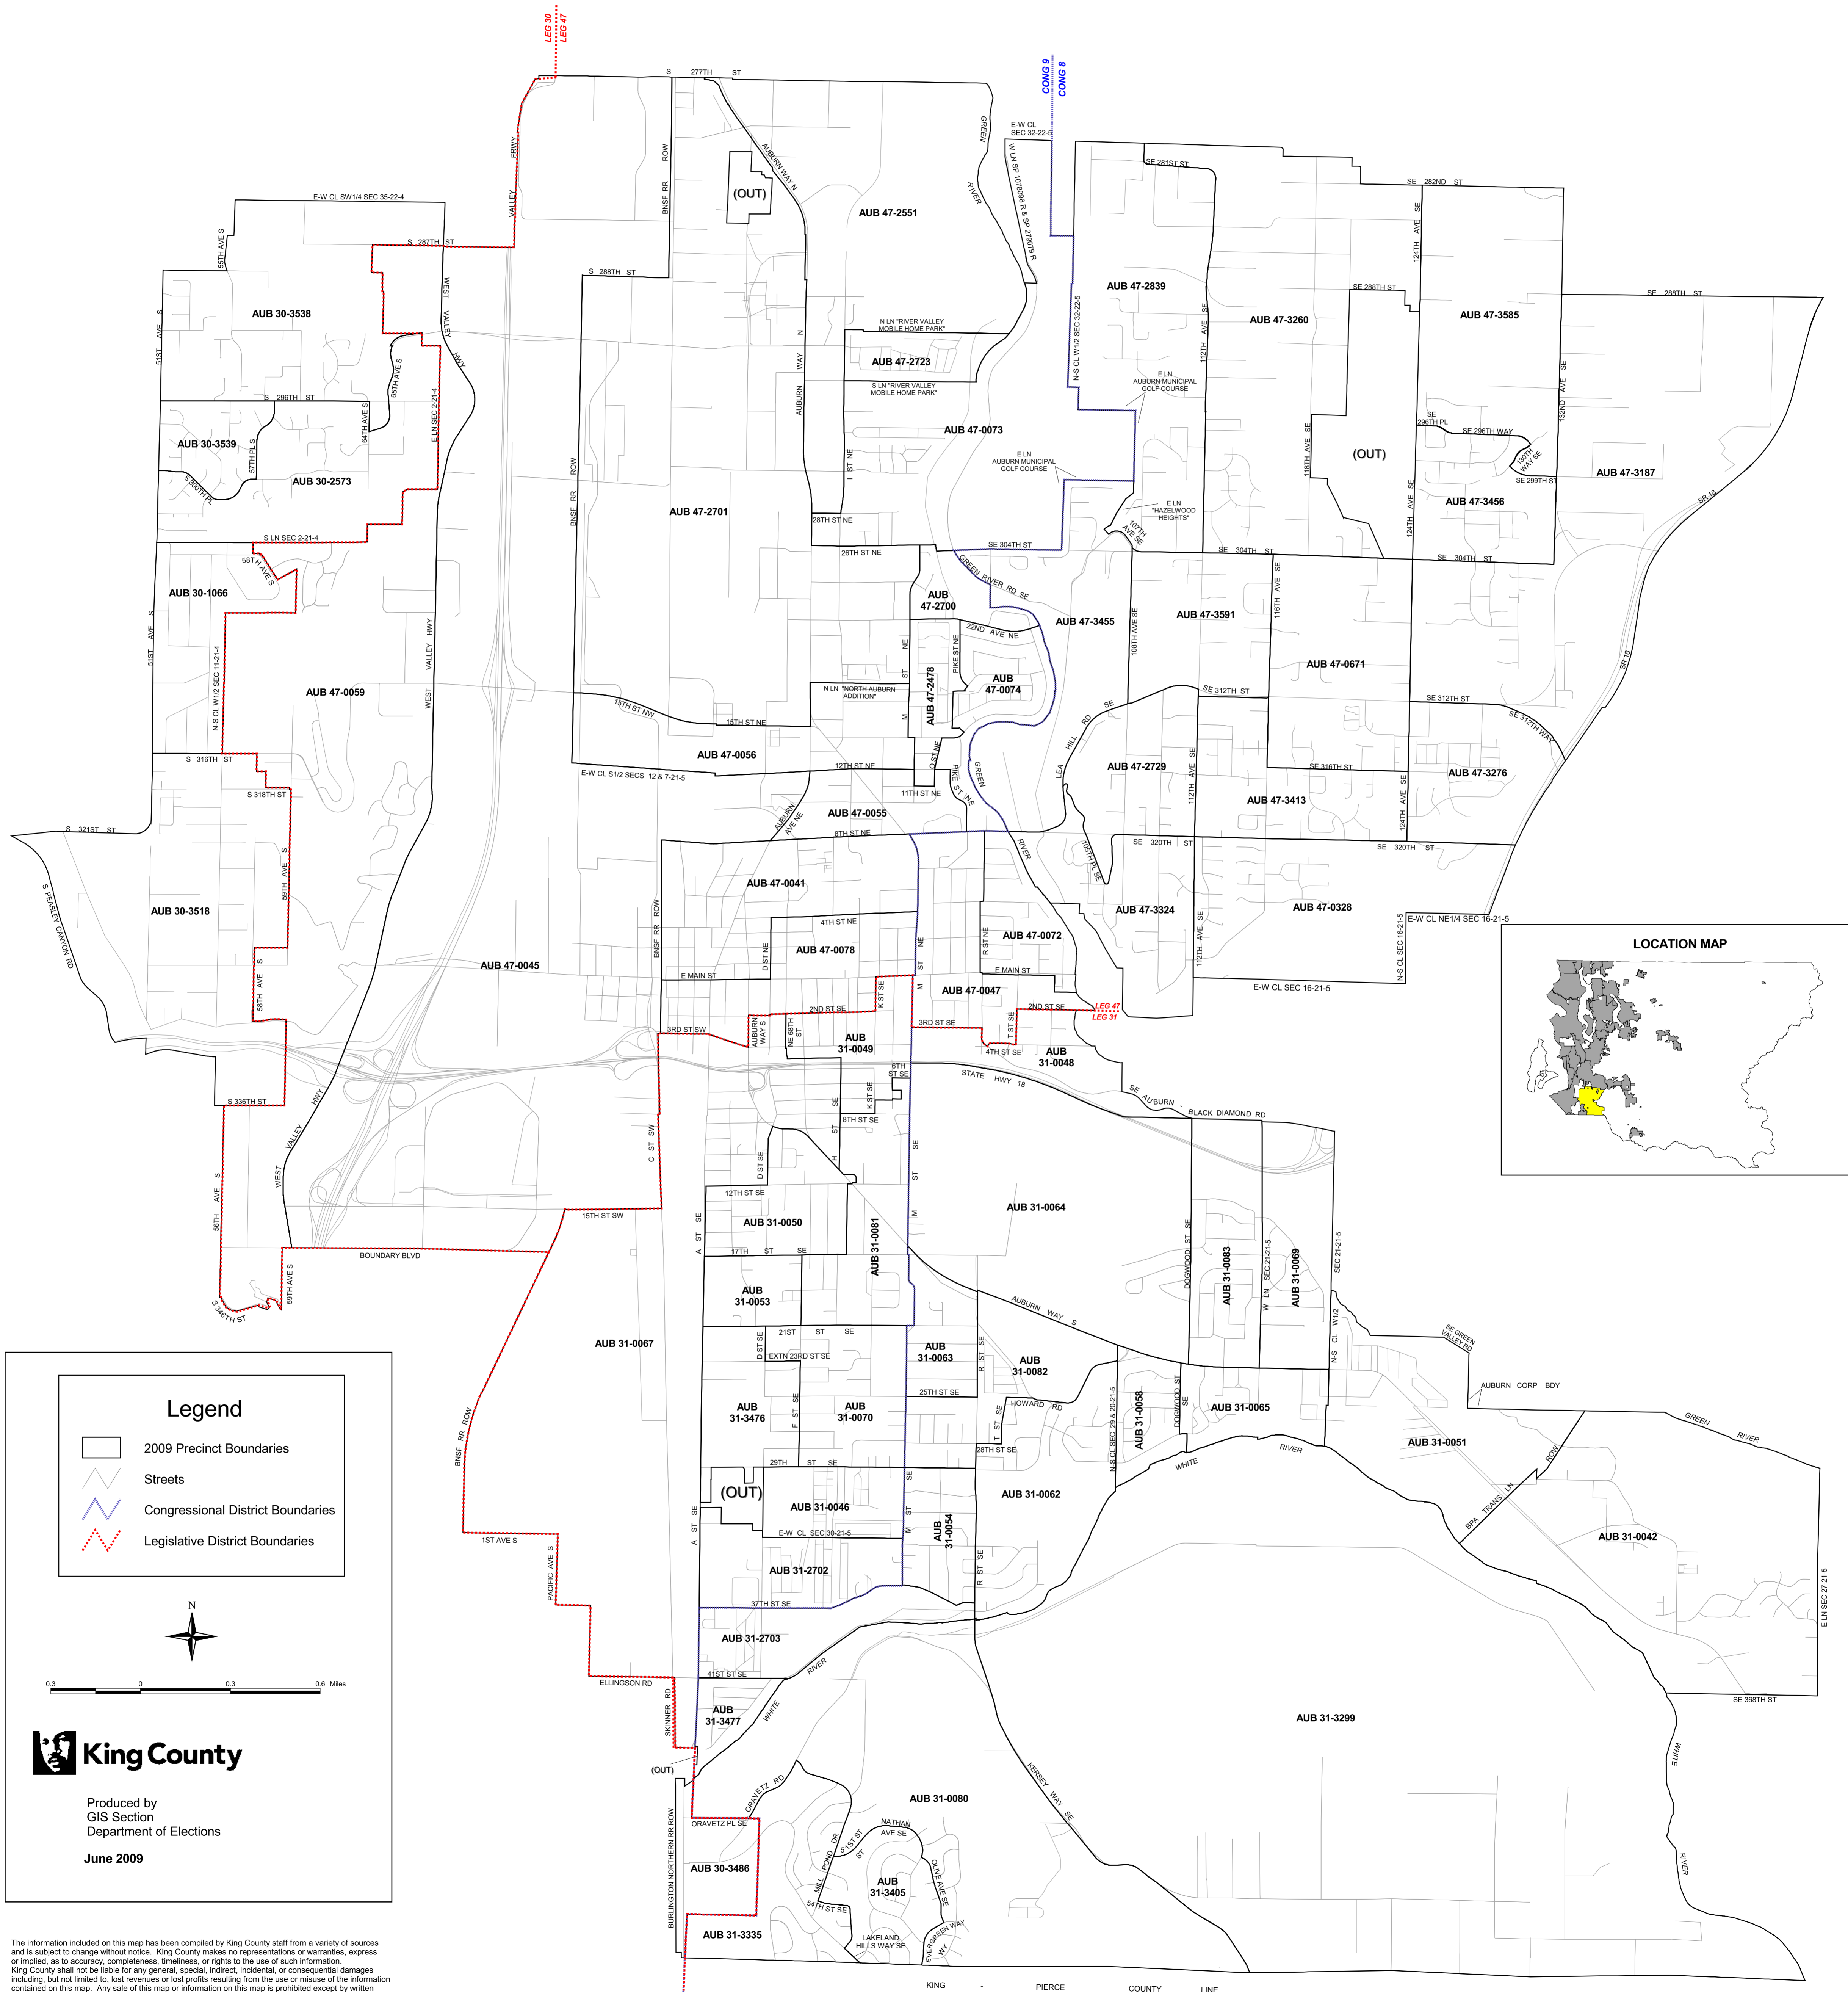

City of Auburn

Legend

- 2009 Precinct Boundaries
- Streets
- Congressional District Boundaries
- Legislative District Boundaries

0.3 0 0.3 0.6 Miles

King County

Produced by
GIS Section
Department of Elections
June 2009