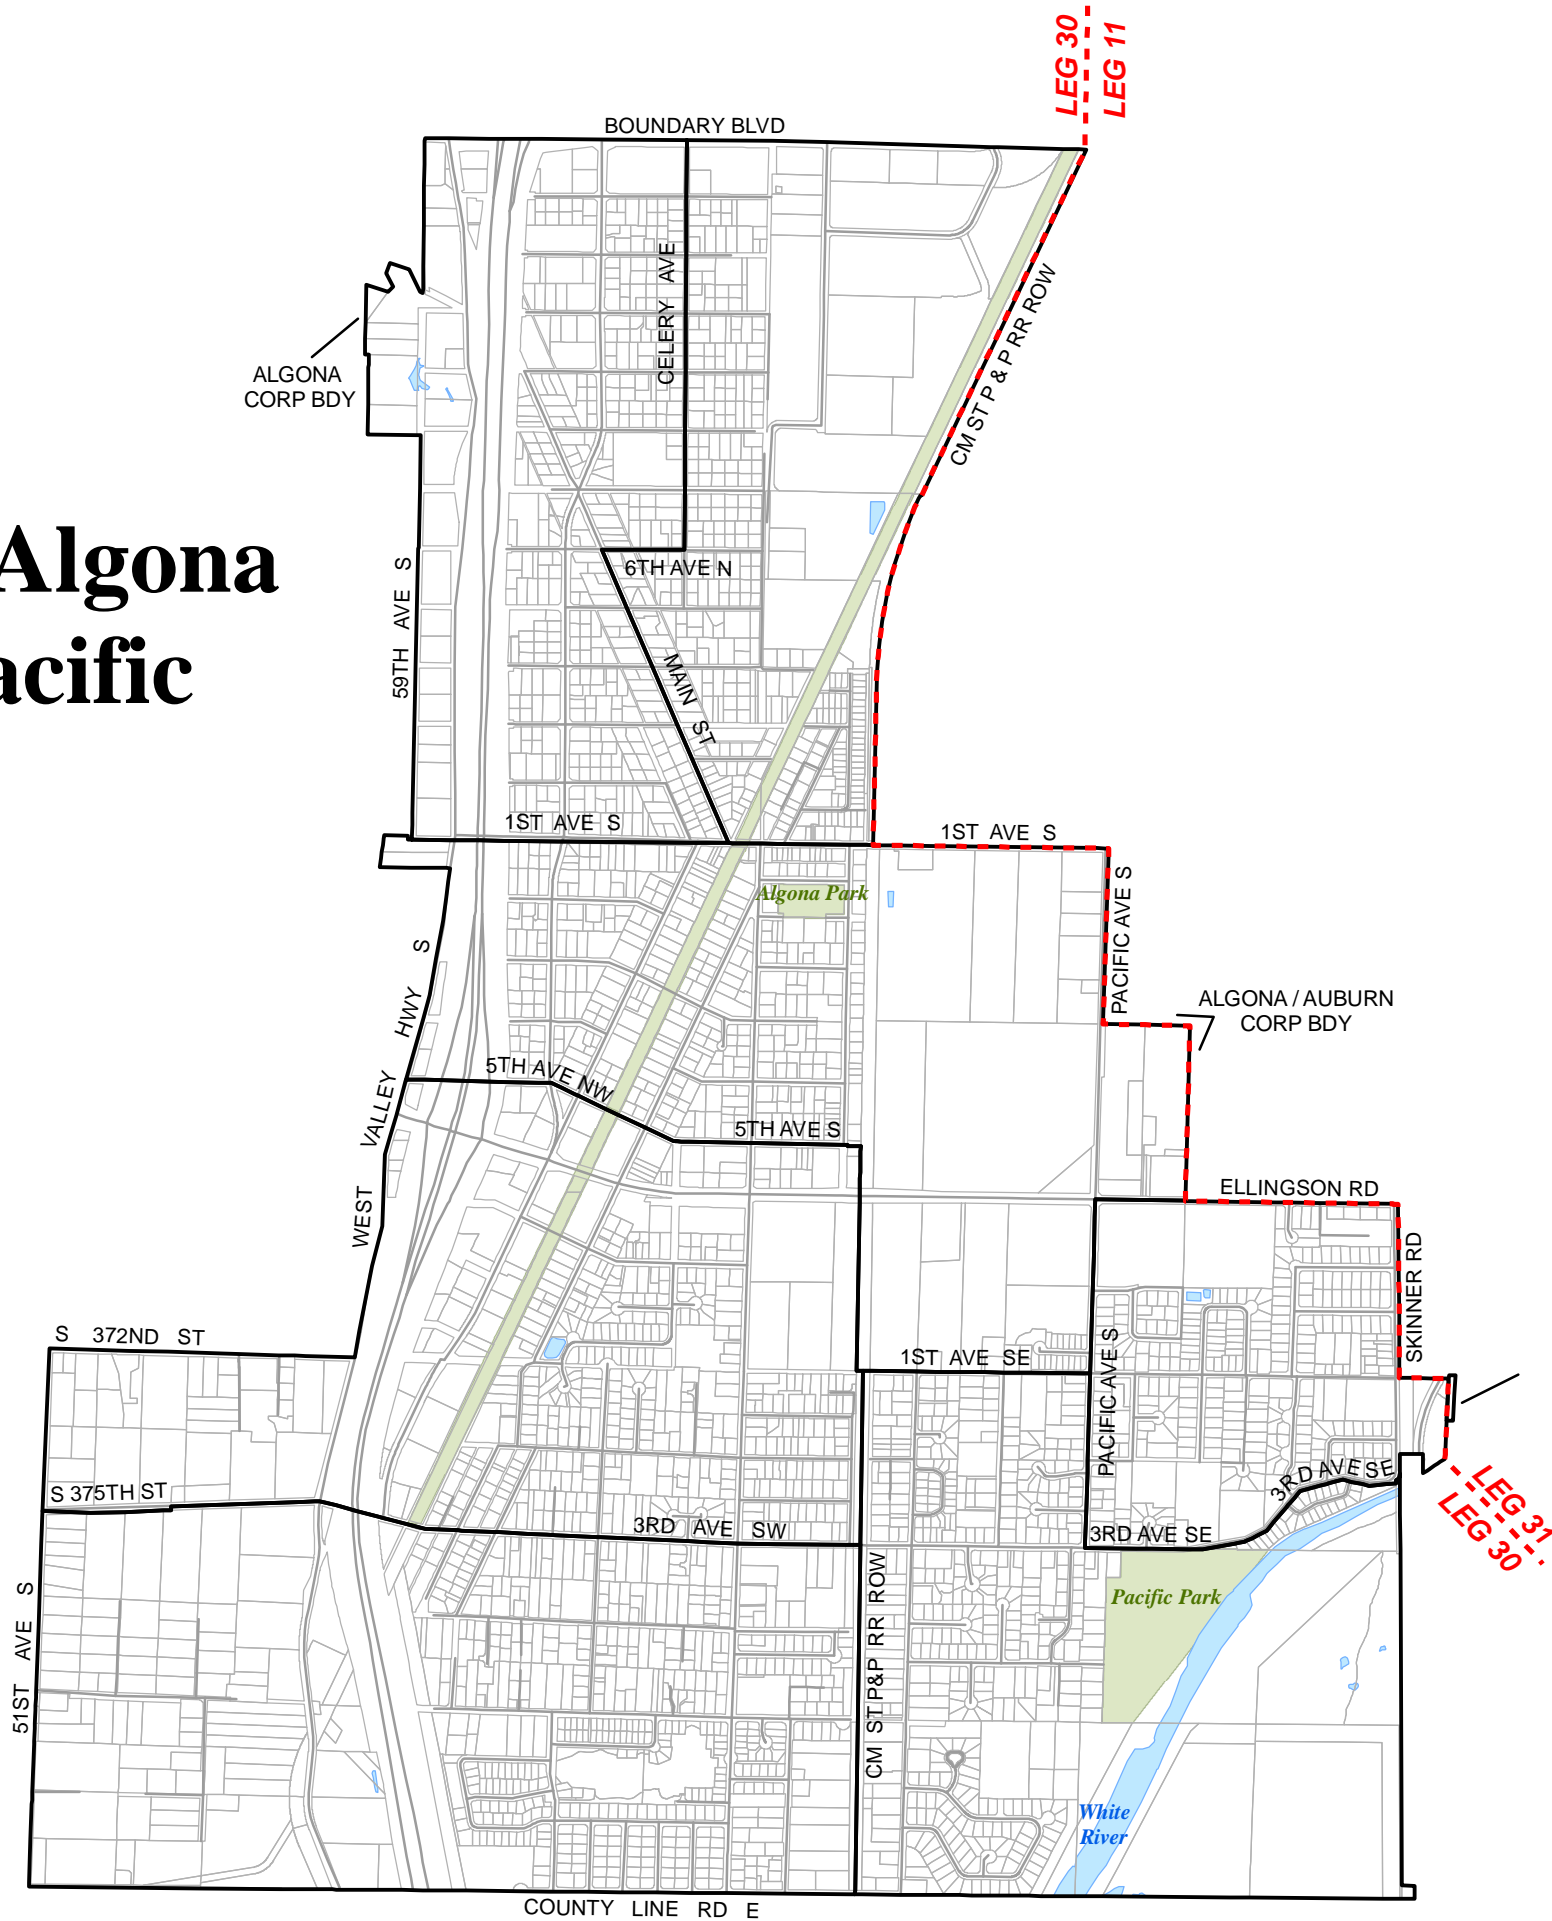

Cities of Algona and Pacific

Legend

- 2011 Precinct Boundaries
- Legislative District Boundary
- Streets
- Parcels
- Water
- Park

0 0.125 0.25 0.5 Miles

King County

Produced by:
GIS Section
Department of Elections
June 2011

The information included on this map has been compiled by King County staff from a variety of sources and is subject to change without notice. King County makes no representations or warranties, express or implied, as to accuracy, completeness, timeliness, or rights to the use of such information. This document is not intended for use as a survey product. King County shall not be liable for any general, special, indirect, incidental, or consequential damages including, but not limited to, lost revenues or lost profits resulting from the use or misuse of the information contained on this map. Any sale of this map or information on this map is prohibited except by written permission of King County.