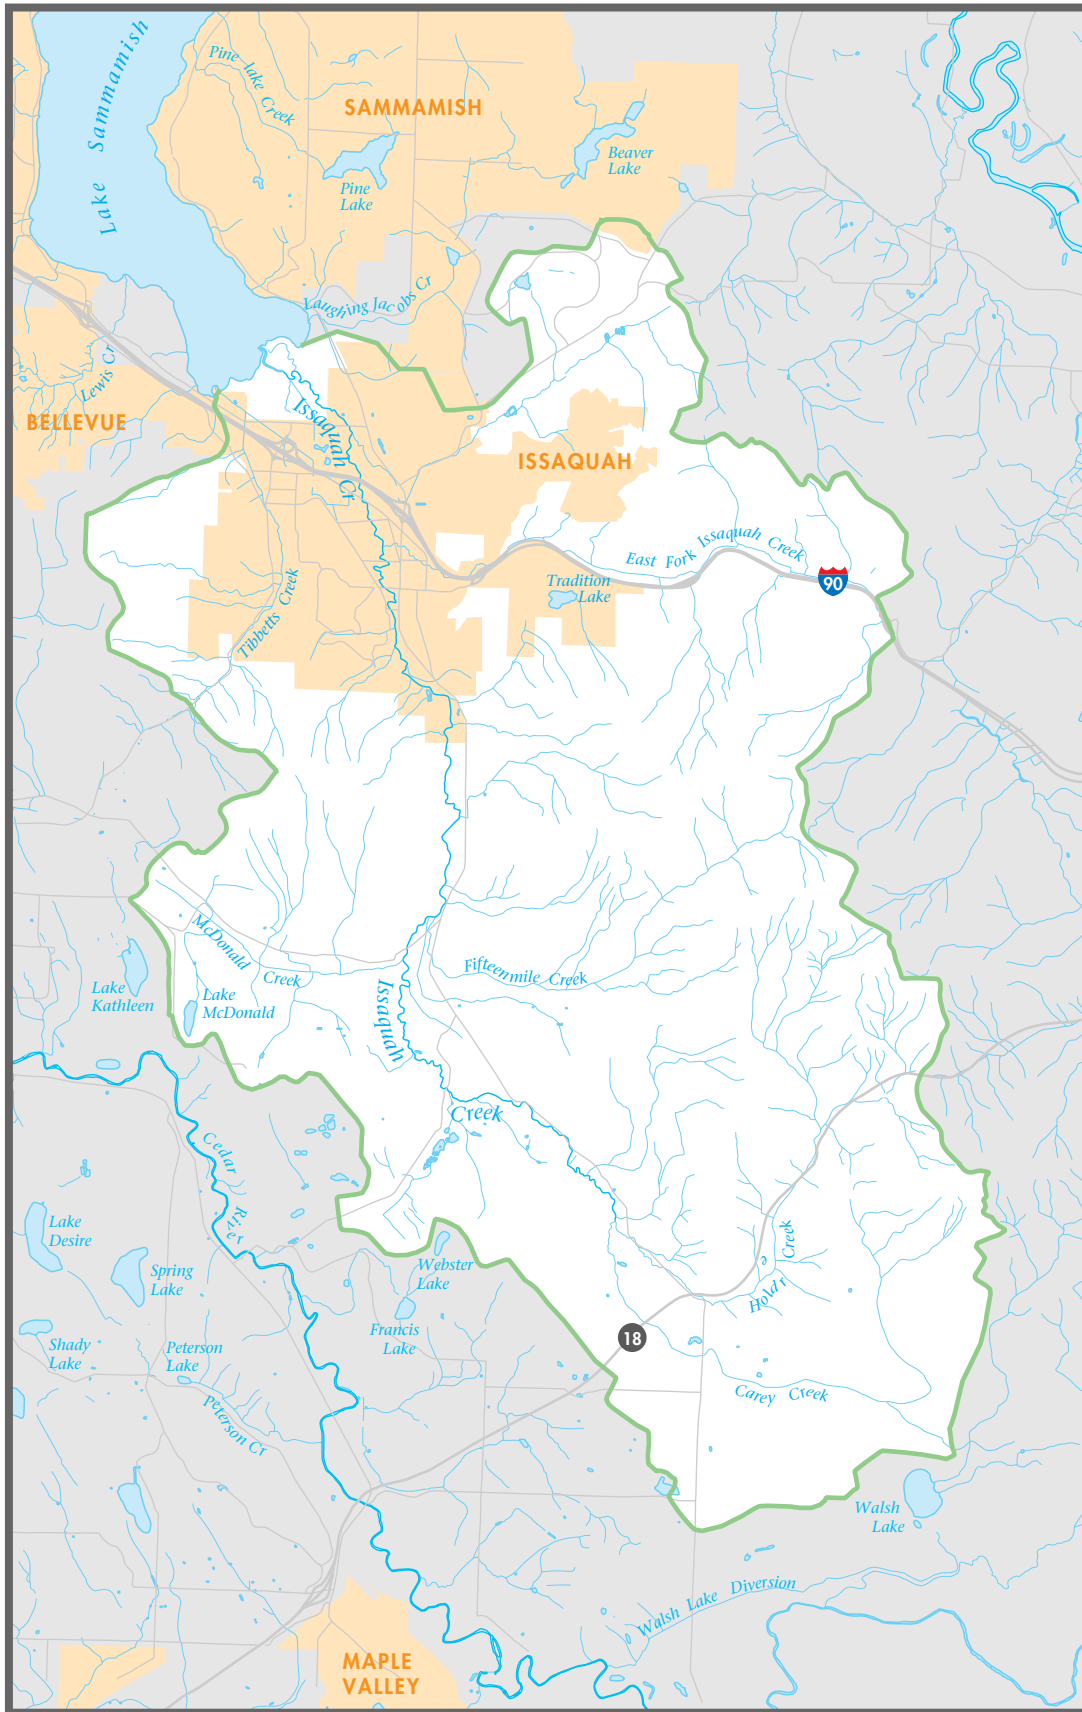

ISSAQUAH CREEK BASIN

- Basin Boundary
- Stream
- Major Road
- Lake
- Incorporated Area

Basemap data from King County DNRP/WLR GIS and Visual Communications & Web Units.