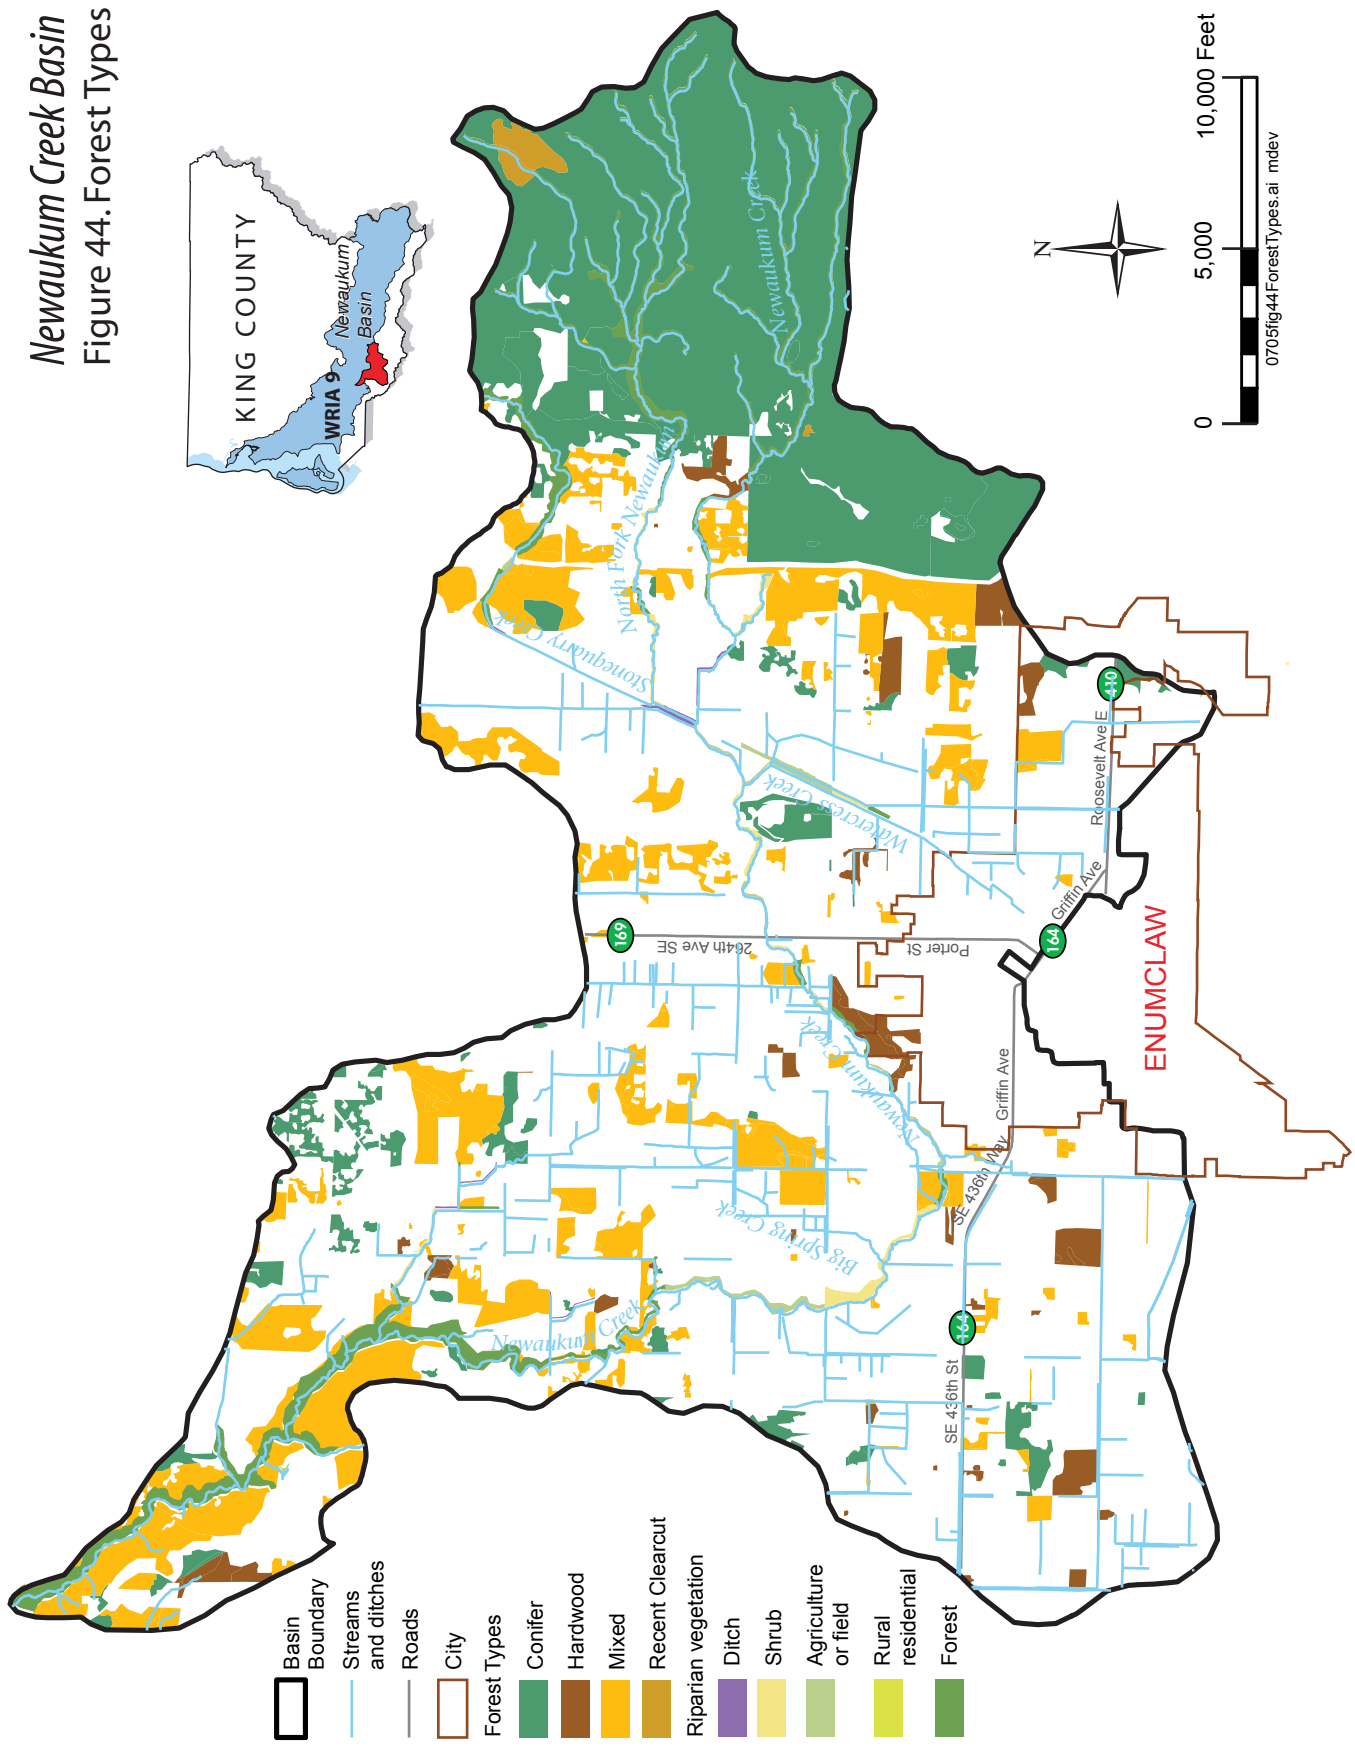

*Newaukum Creek Basin*  
 Figure 44. Forest Types

- Basin Boundary
- Streams and ditches
- Roads
- City
- Forest Types
  - Conifer
  - Hardwood
  - Mixed
  - Recent Clearcut
  - Riparian vegetation
  - Ditch
  - Shrub
  - Agriculture or field
  - Rural residential
  - Forest

0705fig44ForestTypes.at mdev