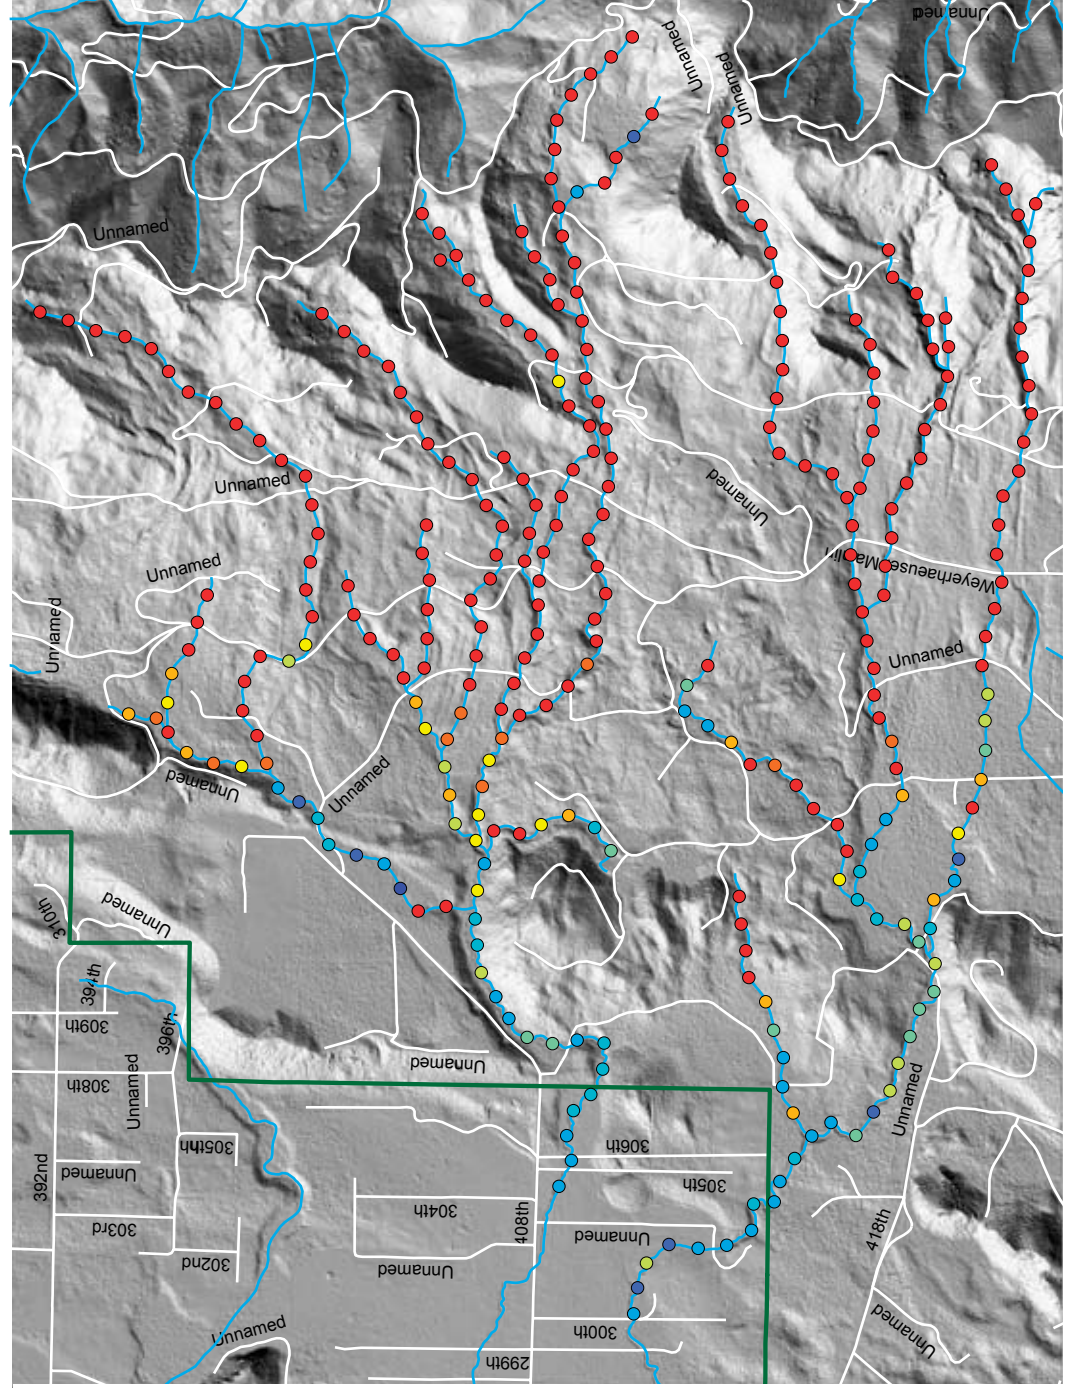

Newaukum Creek Basin

Figure 42. Probability of Fish Presence in Streams of the Upper Basin

0705Fig42FishDistrib.at mdev