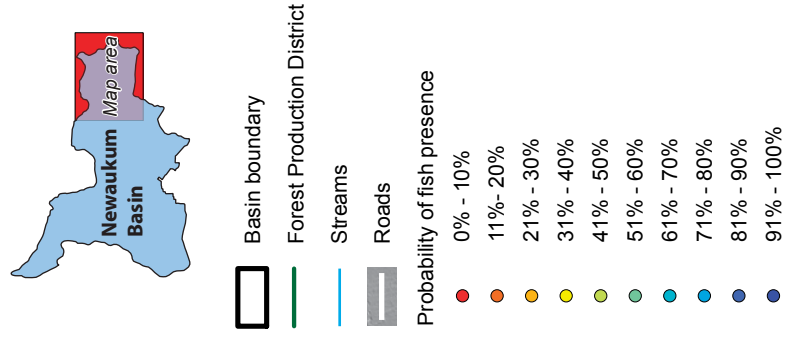

Newaukum Creek Basin

Figure 42. Probability of Fish Presence in Streams of the Upper Basin

0705Fig42FishDistrib.at mdev