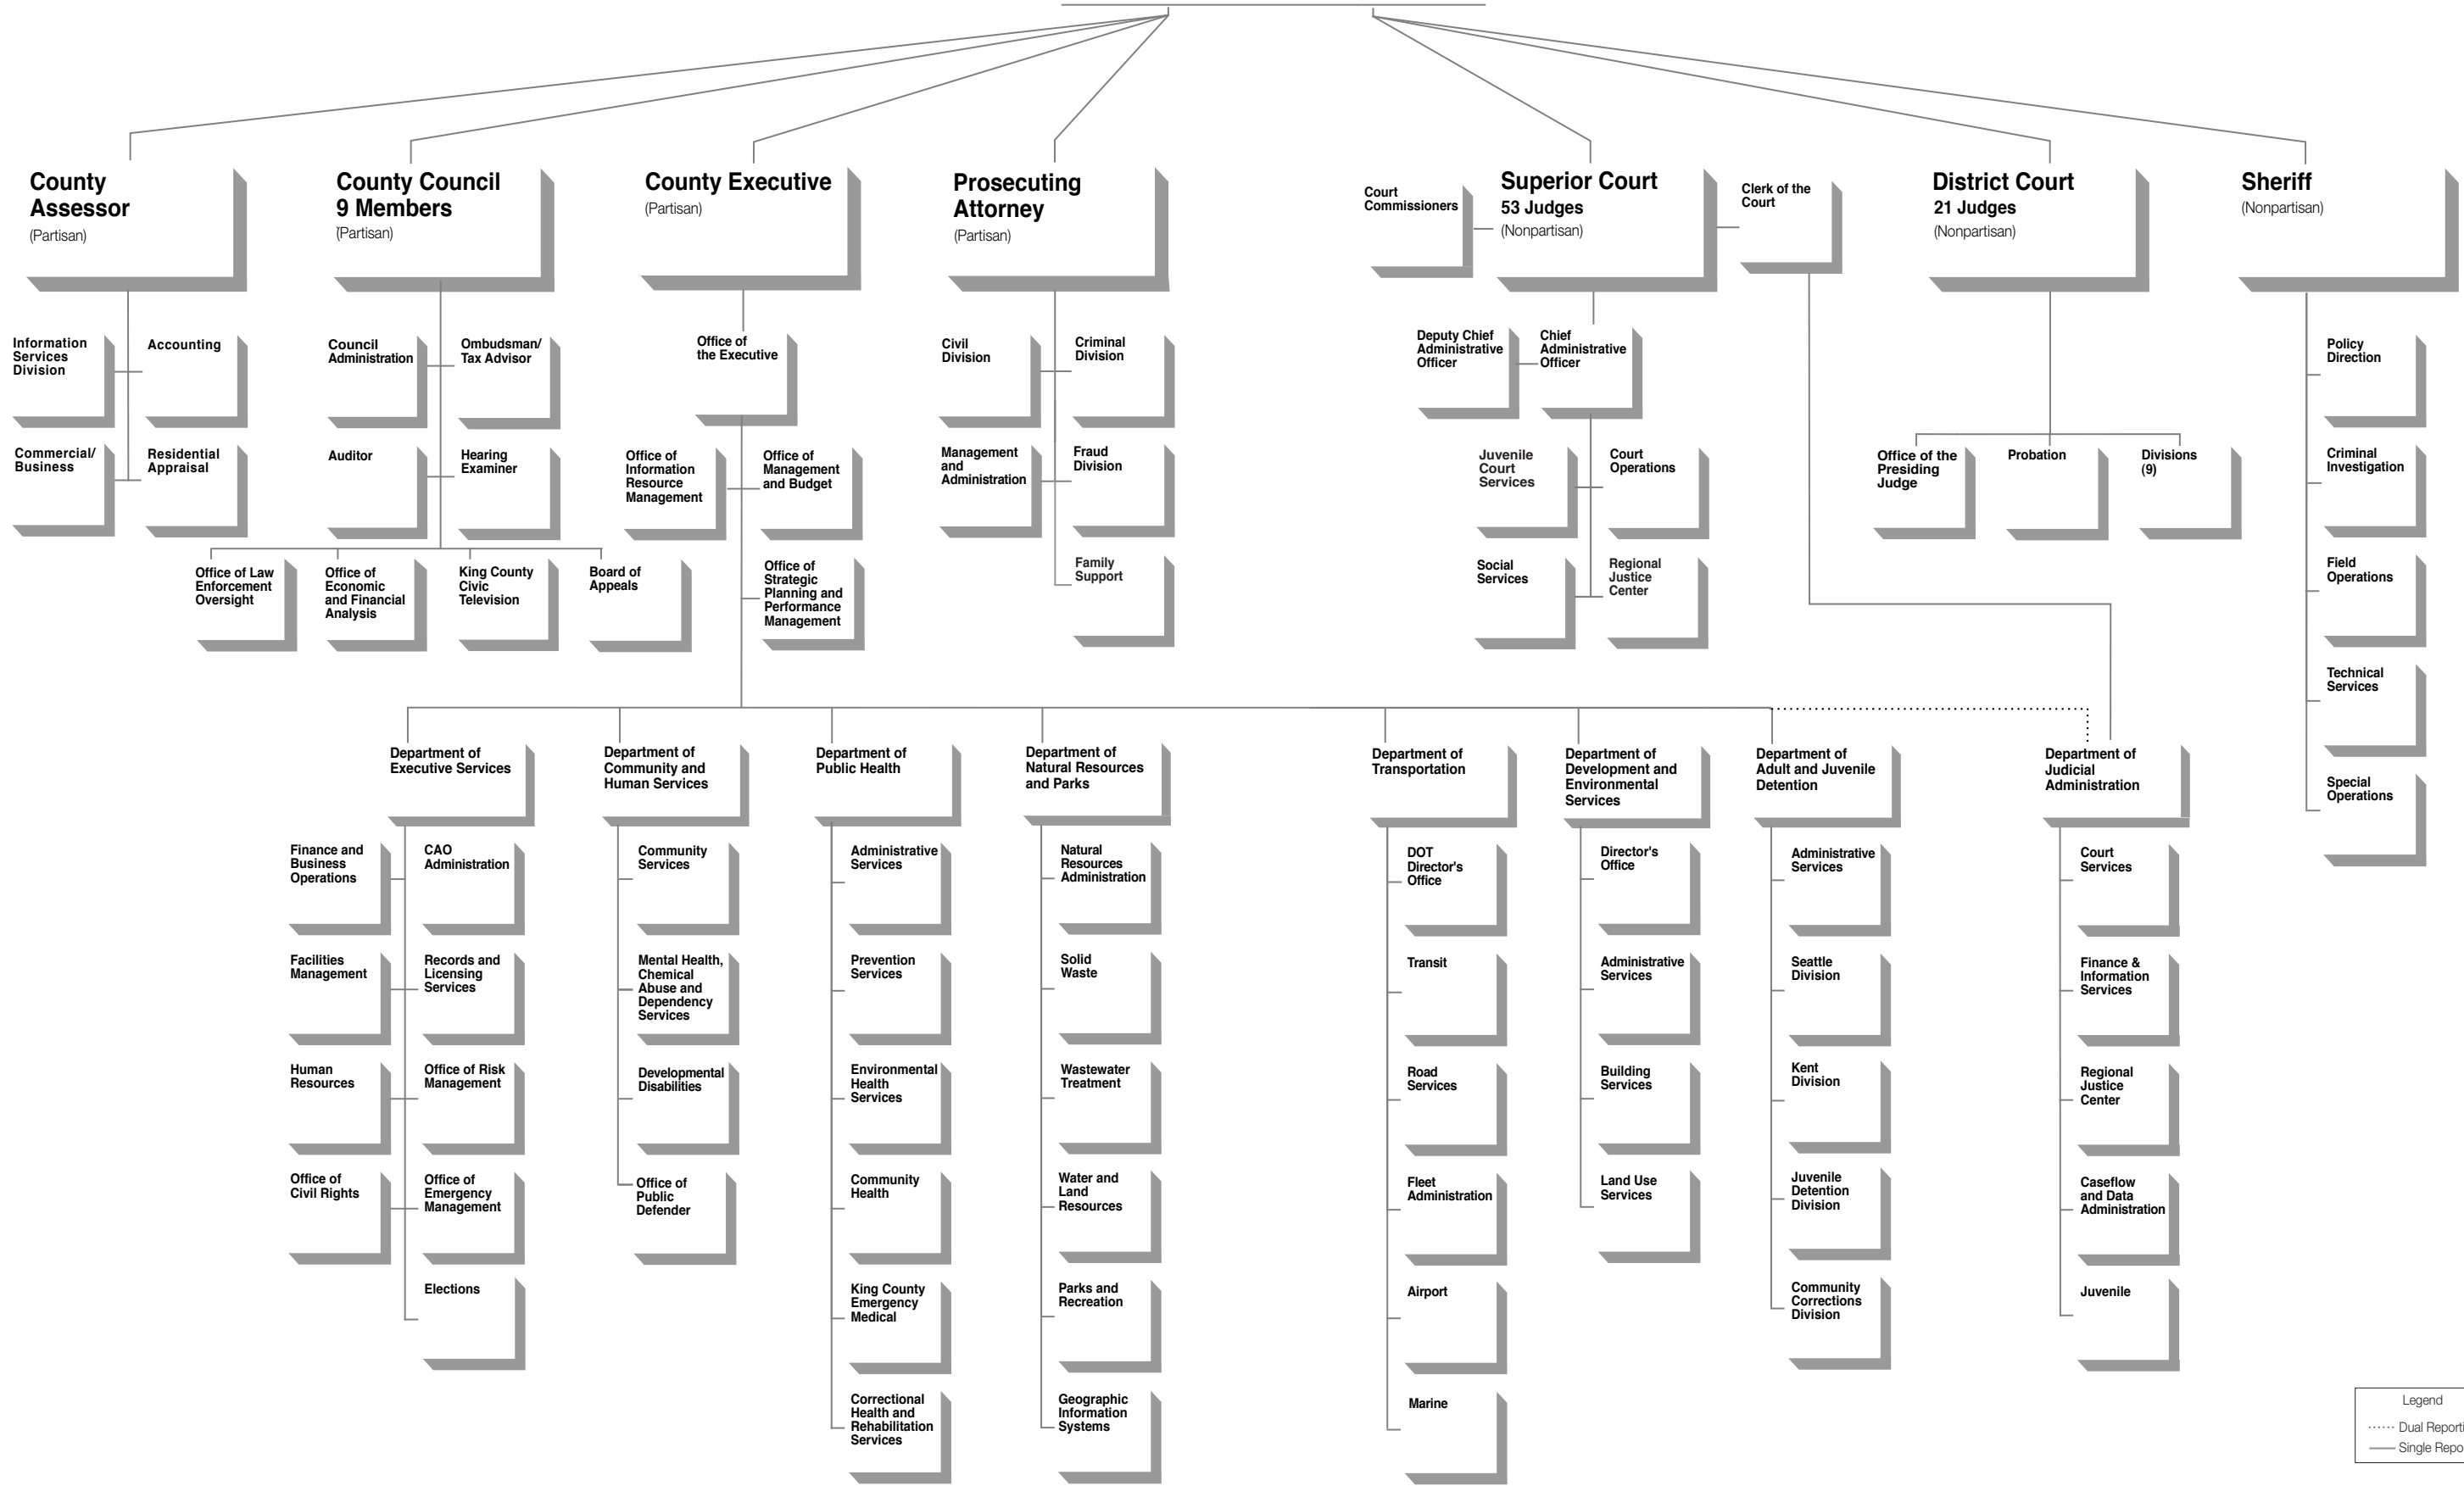

# The Electorate of King County

Legend  
 ..... Dual Reporting  
 — Single Reporting